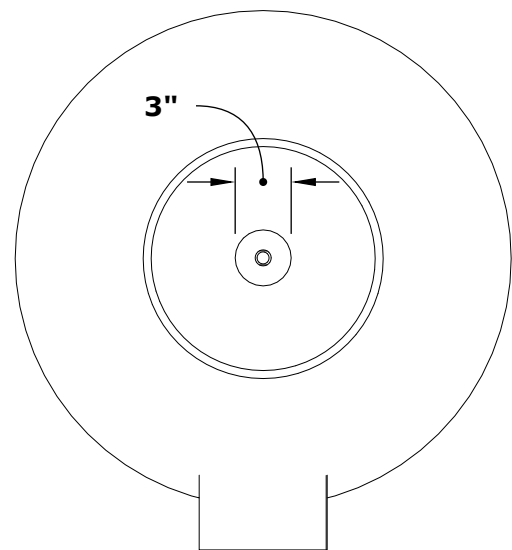

CAZO FIRE & WATER BOWL HAMMERED COPPER

ISOMETRIC VIEW

RIGHT SIDE VIEW

TOP VIEW

FRONT SIDE VIEW

SKU	A	B	C	D	E	BTU
OPT-101-24NWCB	24"	10"	10"	8"	8"	45,000
OPT-102-30NWCB	30"	12"	15"	8"	8"	65,000
OPT-102-36NWCB	36"	12"	15"	12"	8"	65,000

Fire Bowl Material: Copper
Finish: Hammered Patina Finish
Pan Material: 304 Stainless Steel
Burner Material: 304 Stainless Steel

12V ELECTRONIC IGNITION
ANSI Z21.97-(2017) / CSA 2.41-(2017)

Includes: Pan, Burner, NG or LP orifice, Whistle Free Hose, Black Lava Rock.