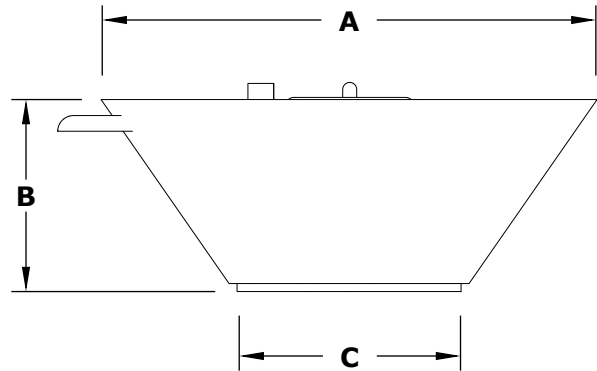

CAZO FIRE & WATER BOWL HAMMERED COPPER

ISOMETRIC VIEW

RIGHT SIDE VIEW

TOP VIEW

FRONT SIDE VIEW

SKU	A	B	C	D	E	BTU
OPT-101-24NWCB	24"	10"	10"	8"	8"	45,000
OPT-102-30NWCB	30"	12"	15"	8"	8"	65,000
OPT-102-36NWCB	36"	12"	15"	12"	8"	65,000

Fire Bowl Material: Copper
Finish: Hammered Patina Finish
Pan Material: 304 Stainless Steel
Burner Material: 304 Stainless Steel

12V ELECTRONIC IGNITION
ANSI Z21.97-(2017) / CSA 2.41-(2017)

Includes: Pan, Burner, NG or LP orifice, Whistle Free Hose, Black Lava Rock.