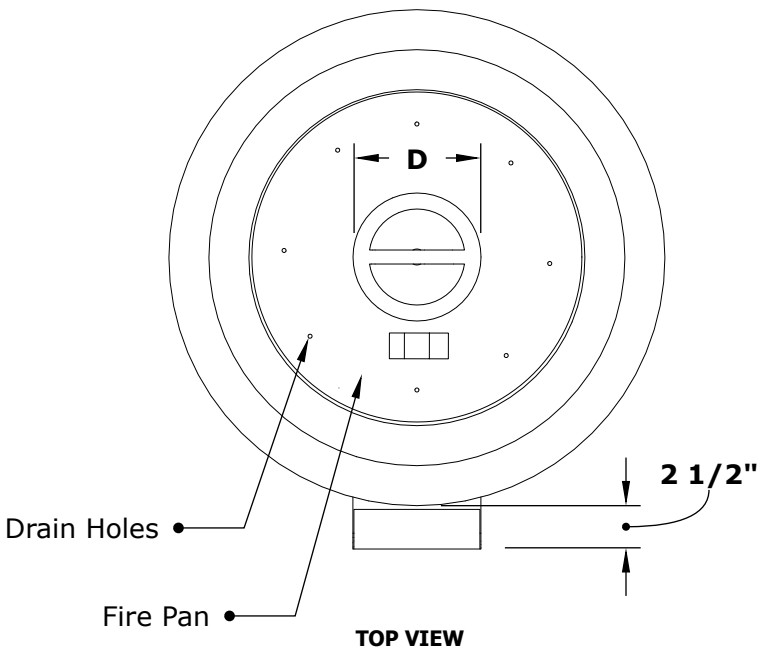

CAZO FIRE & WATER BOWL HAMMERED COPPER

ISOMETRIC VIEW

RIGHT SIDE VIEW

TOP VIEW

FRONT SIDE VIEW

SKU	A	B	C	D	E	BTU
OPT-101-24NWCB	24"	10"	10"	8"	8"	45,000
OPT-102-30NWCB	30"	12"	15"	8"	8"	65,000
OPT-102-36NWCB	36"	12"	15"	12"	8"	65,000

Fire Bowl Material: Copper
Finish: Hammered Patina Finish
Pan Material: 304 Stainless Steel
Burner Material: 304 Stainless Steel

12V ELECTRONIC IGNITION
ANSI Z21.97-(2017) / CSA 2.41-(2017)

Includes: Pan, Burner, NG or LP orifice, Whistle Free Hose, Black Lava Rock.