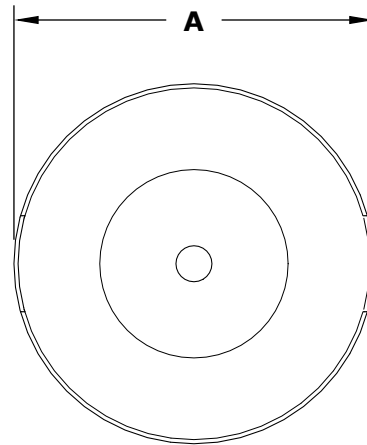

# CAZO PLANTER BOWL - COPPER

**ISOMETRIC VIEW**

**TOP VIEW**

**RIGHT SIDE VIEW**

**FRONT SIDE VIEW**

PART NUMBER	A	B	C	D
OPT-R24CPO	24"	10"	10"	8"
OPT-R30CPO	30"	15"	12"	8"
OPT-R36CPO	34"	15"	12"	12"

Bowl Material: Copper  
Finish: Hammered Patina Finish