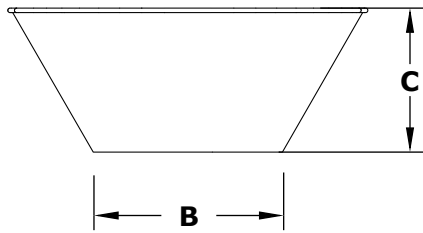

# CAZO PLANTER BOWL - COPPER

**ISOMETRIC VIEW**

**TOP VIEW**

**RIGHT SIDE VIEW**

**FRONT SIDE VIEW**

PART NUMBER	A	B	C	D
OPT-R24CPO	24"	10"	10"	8"
OPT-R30CPO	30"	15"	12"	8"
OPT-R36CPO	34"	15"	12"	12"

Bowl Material: Copper  
Finish: Hammered Patina Finish