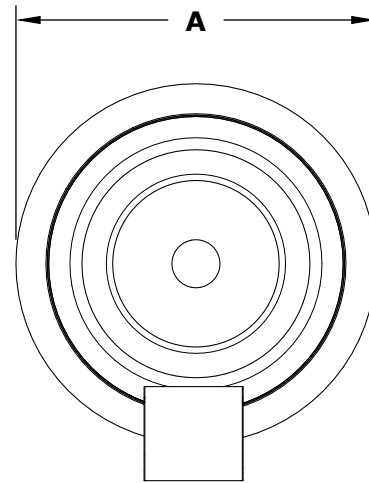

CAZO WATER BOWL - POWDER COAT

ISOMETRIC VIEW

TOP VIEW

RIGHT SIDE VIEW

FRONT SIDE VIEW

PART NUMBER	A	B	C	D	GPM
OPT-24PCWO	24"	10"	10"	8"	7-10
OPT-30PCWO	30"	16"	12"	8"	7-10
OPT-36PCWO	34"	20"	12"	10"	7-10

Fire Bowl Material: Copper
Finish: Hammered Patina Finish