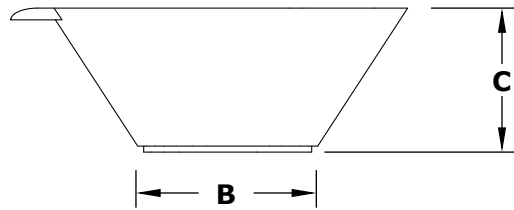

CAZO WATER BOWL - POWDER COAT

ISOMETRIC VIEW

TOP VIEW

RIGHT SIDE VIEW

FRONT SIDE VIEW

PART NUMBER	A	B	C	D	GPM
OPT-24PCWO	24"	10"	10"	8"	7-10
OPT-30PCWO	30"	16"	12"	8"	7-10
OPT-36PCWO	34"	20"	12"	10"	7-10

Fire Bowl Material: Copper
Finish: Hammered Patina Finish