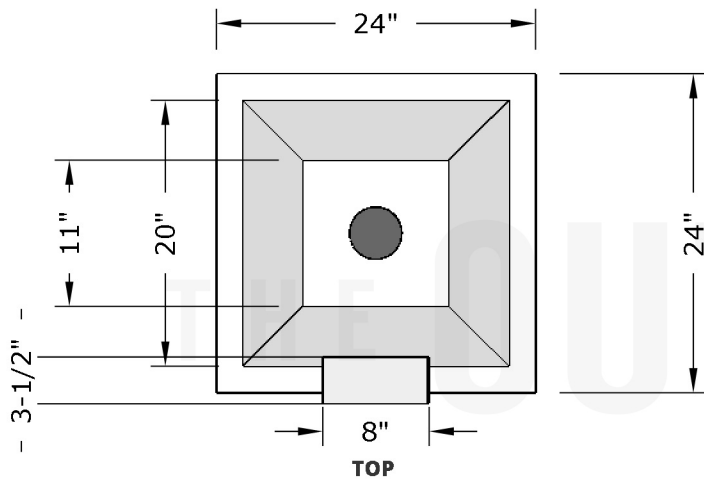

**Replacement Part Numbers**

## Maya - 24" Water Bowl

<b>Page Number</b>	1 of 1
<b>Author:</b> Bryant Uribe	4/13/2018
<b>Approved By:</b> Gabriel Estrada	4/13/2018

<b>Part Number</b>	OPT-24SWO
<b>Material</b>	GFRC
<b>Finishes</b>	Black, Ash, Gray, Limestone, Chocolate, Brow, Vanilla
<b>Gas Type</b>	N/A
<b>Weight</b>	60 lbs.
<b>BTUs</b>	N/A
<b>Suggested Fire Glass</b>	N/A
<b>Access Door</b>	N/A