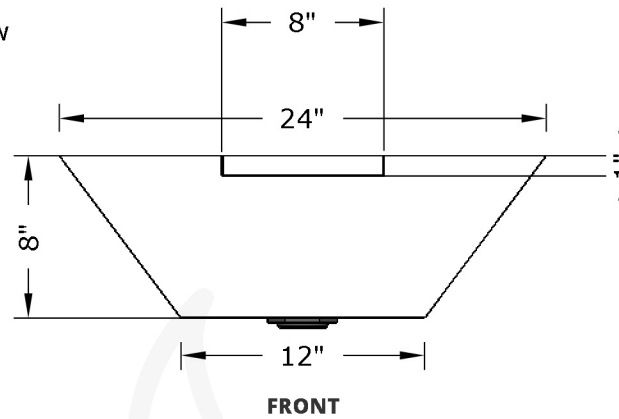

**Replacement Part Numbers**

## Maya - 24" Water Bowl

<b>Page Number</b>	1 of 1
<b>Author:</b> Bryant Uribe	4/13/2018
<b>Approved By:</b> Gabriel Estrada	4/13/2018

<b>Part Number</b>	OPT-24SWO
<b>Material</b>	GFRC
<b>Finishes</b>	Black, Ash, Gray, Limestone, Chocolate, Brow, Vanilla
<b>Gas Type</b>	N/A
<b>Weight</b>	60 lbs.
<b>BTUs</b>	N/A
<b>Suggested Fire Glass</b>	N/A
<b>Access Door</b>	N/A

ITEM NO.	REPLACEMENT PART NUMBER	QTY.
1	OPT-SCWO-C	1
2	OPT-SFF	1

**Proprietary & Confidential:** The information contained in this drawing is the sole property of **The Outdoor Plus**. Any reproduction or as a whole without written permission of **The Outdoor Plus** is prohibited.