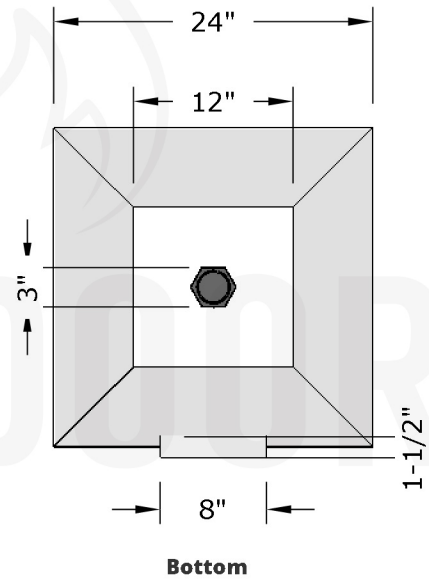

**Replacement Part Numbers**

## Maya - 24" Water Bowl

<b>Page Number</b>	1 of 1
<b>Author:</b> Bryant Uribe	4/13/2018
<b>Approved By:</b> Gabriel Estrada	4/13/2018

<b>Part Number</b>	OPT-24SWO
<b>Material</b>	GFRC
<b>Finishes</b>	Black, Ash, Gray, Limestone, Chocolate, Brow, Vanilla
<b>Gas Type</b>	N/A
<b>Weight</b>	60 lbs.
<b>BTUs</b>	N/A
<b>Suggested Fire Glass</b>	N/A
<b>Access Door</b>	N/A