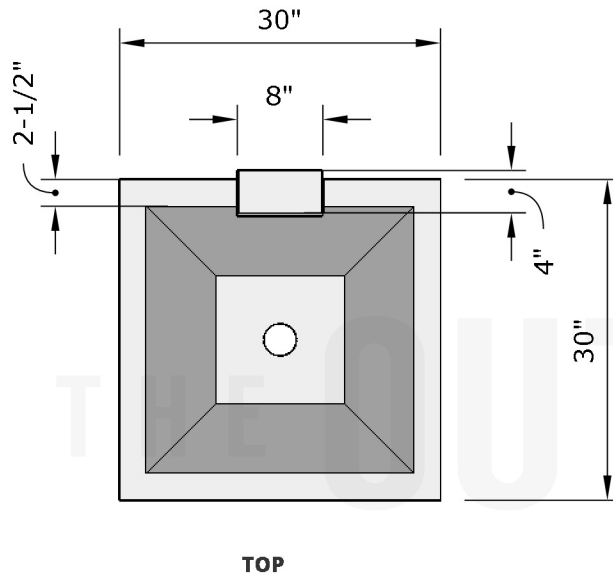

Replacement Part Numbers

Maya - 30" Water Bowl

Page Number	1 of 1
Author: Bryant Uribe	4/13/2018
Approved By: Gabriel Estrada	4/13/2018

Part Number	OPT-30SWO
Material	GFRC
Finishes	Black, Ash, Gray, Limestone, Chocolate, Brown, Vanilla
Gas Type	N/A
Weight	75 lbs.
BTUs	N/A
Suggested Fire Glass	N/A
Access Door	N/A

ITEM NO.	REPLACEMENT PART NUMBER	QTY.
1	OPT-SCWO-C	1
2	OPT-SFF	1

Proprietary & Confidential: The information contained in this drawing is the sole property of **The Outdoor Plus**. Any reproduction or as a whole without written permission of **The Outdoor Plus** is prohibited.