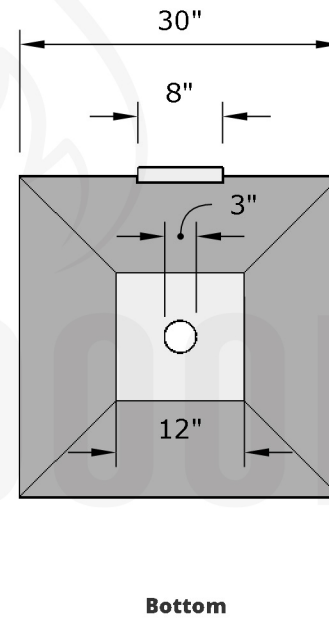

Replacement Part Numbers

Maya - 30" Water Bowl

Page Number	1 of 1
Author: Bryant Uribe	4/13/2018
Approved By: Gabriel Estrada	4/13/2018

Part Number	OPT-30SWO
Material	GFRC
Finishes	Black, Ash, Gray, Limestone, Chocolate, Brown, Vanilla
Gas Type	N/A
Weight	75 lbs.
BTUs	N/A
Suggested Fire Glass	N/A
Access Door	N/A

ITEM NO.	REPLACEMENT PART NUMBER	QTY.
1	OPT-SCWO-C	1
2	OPT-SFF	1

Proprietary & Confidential: The information contained in this drawing is the sole property of **The Outdoor Plus**. Any reproduction or as a whole without written permission of **The Outdoor Plus** is prohibited.