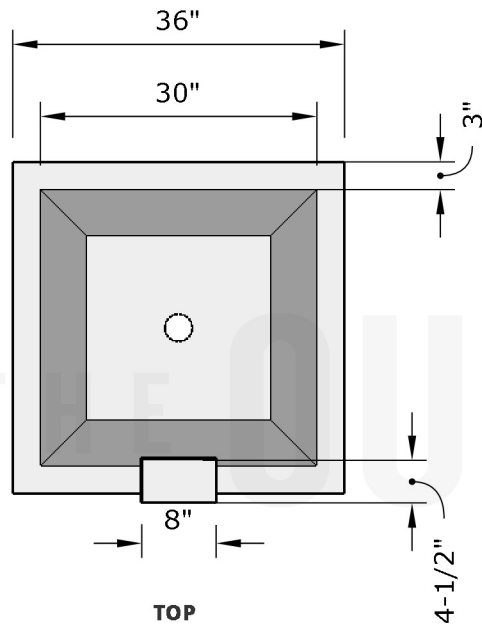

Replacement Part Numbers

Maya - 36" Water Bowl

Page Number	1 of 1
Author: Bryant Uribe	4/13/2018
Approved By: Gabriel Estrada	4/13/2018

Part Number	OPT-36SWO
Material	GFRC
Finishes	Black, Ash, Gray, Limestone, Chocolate, Brow, Vanilla
Gas Type	N/A
Weight	90 lbs.
BTUs	N/A
Suggested Fire Glass	N/A
Access Door	N/A

ITEM NO.	REPLACEMENT PART NUMBER	QTY.
1	OPT-SCWO-C	1
2	OPT-SFF	1

Proprietary & Confidential: The information contained in this drawing is the sole property of **The Outdoor Plus**. Any reproduction or as a whole without written permission of **The Outdoor Plus** is prohibited.