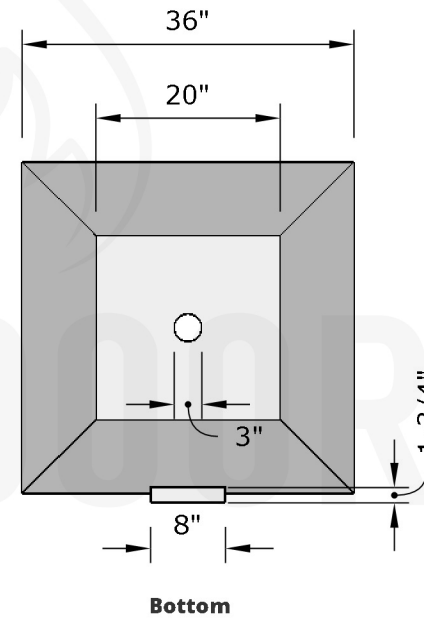

Replacement Part Numbers

Maya - 36" Water Bowl

Page Number	1 of 1
Author: Bryant Uribe	4/13/2018
Approved By: Gabriel Estrada	4/13/2018

Part Number	OPT-36SWO
Material	GFRC
Finishes	Black, Ash, Gray, Limestone, Chocolate, Brow, Vanilla
Gas Type	N/A
Weight	90 lbs.
BTUs	N/A
Suggested Fire Glass	N/A
Access Door	N/A

ITEM NO.	REPLACEMENT PART NUMBER	QTY.
1	OPT-SCWO-C	1
2	OPT-SFF	1

Proprietary & Confidential: The information contained in this drawing is the sole property of **The Outdoor Plus**. Any reproduction or as a whole without written permission of **The Outdoor Plus** is prohibited.