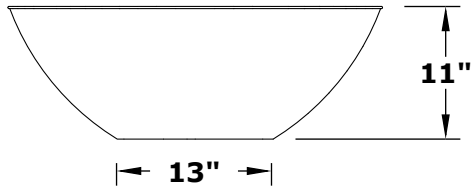

REMI FIRE BOWL - COPPER

Hammered Copper

ISOMETRIC VIEW

TOP VIEW

RIGHT SIDE VIEW

FRONT SIDE VIEW

PART NUMBER	A	B	C	BTU
OPT-31RCPO	31"	13"	11"	45,000

Bowl Material: Hammered Copper