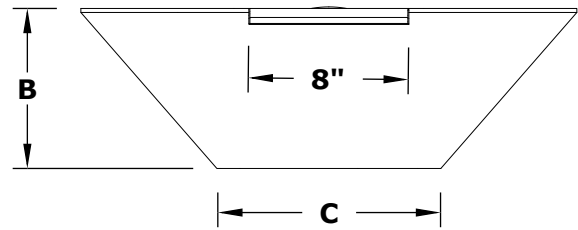

# CAZO FIRE & WATER BOWL- WOOD GRAIN

**ISOMETRIC VIEW**

**FRONT SIDE VIEW**

**RIGHT SIDE VIEW**

**TOP VIEW**

SKU	A	B	C	D	E	BTU
OPT-24RWGFW	24"	8"	12"	2"	8"	45,000
OPT-24RWGFWE12V	24"	8"	12"	2"	8"	45,000
OPT-32RWGFW	32"	10"	12"	2"	8"	45,000
OPT-32RWGFWE12V	32"	10"	12"	2"	8"	45,000

Fire Pit Material: GFRC Wood Grain  
 Pan Material: 304 Stainless Steel  
 Burner Material: 304 Stainless Steel

Standard 2" Depth on all pans  
**12V ELECTRONIC IGNITION**  
 ANSI Z21.97-(2017) / CSA 2.41-(2017)