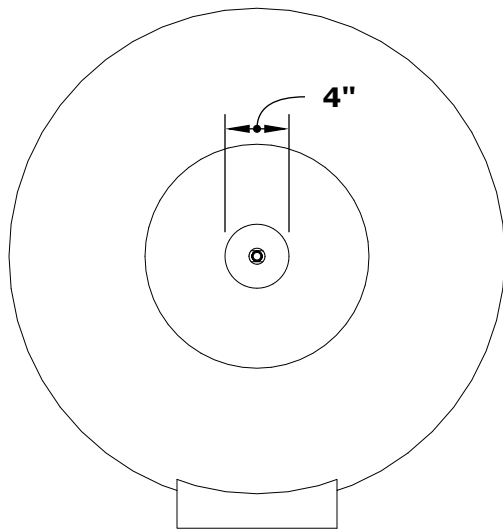

# CAZO FIRE & WATER BOWL- WOOD GRAIN

**ISOMETRIC VIEW**

**FRONT SIDE VIEW**

**RIGHT SIDE VIEW**

**TOP VIEW**

SKU	A	B	C	D	E	BTU
OPT-24RWGFW	24"	8"	12"	2"	8"	45,000
OPT-24RWGFWE12V	24"	8"	12"	2"	8"	45,000
OPT-32RWGFW	32"	10"	12"	2"	8"	45,000
OPT-32RWGFWE12V	32"	10"	12"	2"	8"	45,000

Fire Pit Material: GFRC Wood Grain  
 Pan Material: 304 Stainless Steel  
 Burner Material: 304 Stainless Steel

Standard 2" Depth on all pans  
**12V ELECTRONIC IGNITION**  
 ANSI Z21.97-(2017) / CSA 2.41-(2017)