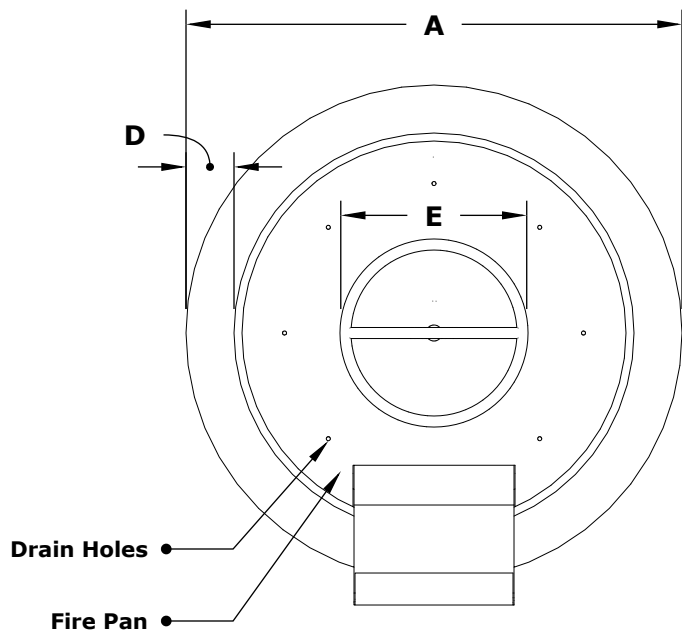

# CAZO FIRE & WATER BOWL- WOOD GRAIN

**ISOMETRIC VIEW**

**FRONT SIDE VIEW**

**RIGHT SIDE VIEW**

**TOP VIEW**

SKU	A	B	C	D	E	BTU
OPT-24RWGFW	24"	8"	12"	2"	8"	45,000
OPT-24RWGFWE12V	24"	8"	12"	2"	8"	45,000
OPT-32RWGFW	32"	10"	12"	2"	8"	45,000
OPT-32RWGFWE12V	32"	10"	12"	2"	8"	45,000

Fire Pit Material: GFRC Wood Grain  
 Pan Material: 304 Stainless Steel  
 Burner Material: 304 Stainless Steel

Standard 2" Depth on all pans  
**12V ELECTRONIC IGNITION**  
 ANSI Z21.97-(2017) / CSA 2.41-(2017)

Match Lit Unit Includes: Pan, Burner, Gas Orifice, Gas Hoses, Key Valve, Key,  
 12v Ignition Unit Includes: Pan, Burner, Gas Orifice, Gas Hoses, Key Valve, Key, Plug & Play Electronic Valve, Pilot Igniter.