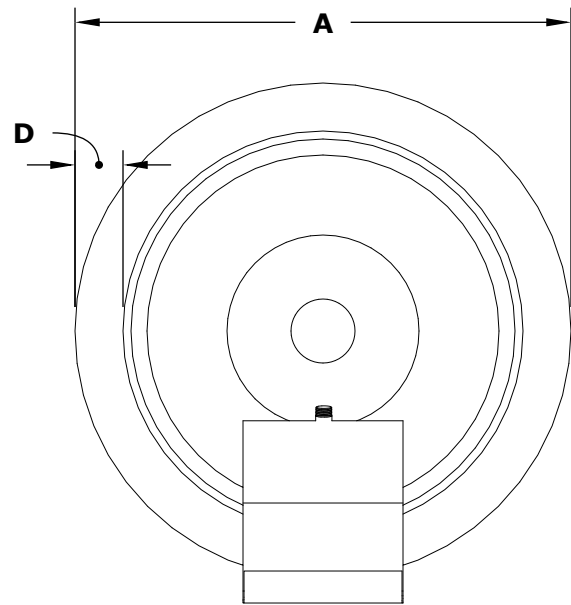

CAZO PLANTER & WATER BOWL - WOOD GRAIN

ISOMETRIC VIEW

FRONT SIDE VIEW

RIGHT SIDE VIEW

TOP VIEW

SKU	A	B	C	D	GPM
OPT-24RWGPW	24"	8"	12"	2"	7-10
OPT-32RWGPW	32"	11"	12"	2"	7-10

Fire Pit Material: GFRC Wood Grain
 Pan Material: 304 Stainless Steel
 Burner Material: 304 Stainless Steel

Standard 2" Depth on all pans
12V ELECTRONIC IGNITION
 ANSI Z21.97-(2017) / CSA 2.41-(2017)

Match Lit Unit Includes: Pan, Burner, Gas Orifice, Gas Hoses, Key Valve, Key,
 12v Ignition Unit Includes: Pan, Burner, Gas Orifice, Gas Hoses, Key Valve, Key, Plug & Play Electronic Valve, Pilot Igniter.