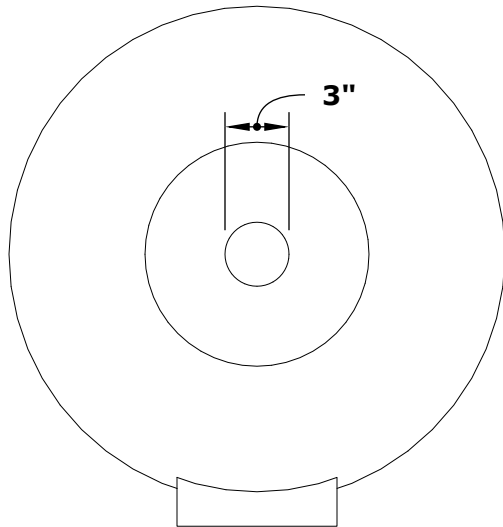

CAZO PLANTER & WATER BOWL - WOOD GRAIN

ISOMETRIC VIEW

FRONT SIDE VIEW

RIGHT SIDE VIEW

TOP VIEW

SKU	A	B	C	D	GPM
OPT-24RWGPW	24"	8"	12"	2"	7-10
OPT-32RWGPW	32"	11"	12"	2"	7-10

Fire Pit Material: GFRC Wood Grain
 Pan Material: 304 Stainless Steel
 Burner Material: 304 Stainless Steel

Standard 2" Depth on all pans
12V ELECTRONIC IGNITION
 ANSI Z21.97-(2017) / CSA 2.41-(2017)

Match Lit Unit Includes: Pan, Burner, Gas Orifice, Gas Hoses, Key Valve, Key,
 12v Ignition Unit Includes: Pan, Burner, Gas Orifice, Gas Hoses, Key Valve, Key, Plug & Play Electronic Valve, Pilot Igniter.