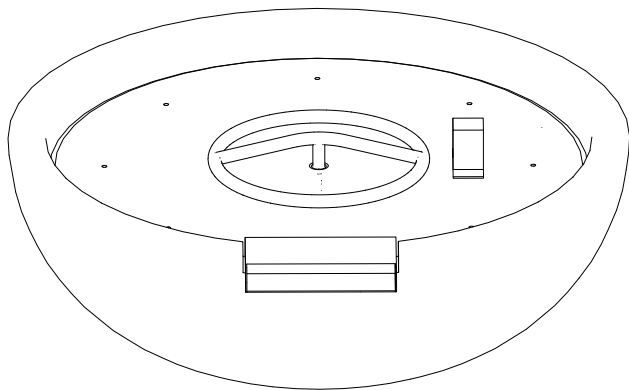

# SEDONA FIRE WATER BOWL - WOOD GRAIN

ISOMETRIC VIEW

TOP VIEW

RIGHT SIDE VIEW

FRONT SIDE VIEW

SKU	A	B	C	D	E	BTU
OPT-27RPCFW	27"	10"	12"	1.75"	8"	45,000
OPT-27RPCFWE12V	27"	10"	12"	1.75"	8"	45,000

Fire Bowl Material: GFRC Concrete  
 Finish: Smooth Finish  
 Pan Material: 304 Stainless Steel  
 Burner Material: 304 Stainless Steel

**12V ELECTRONIC IGNITION**  
 ANSI Z21.97-(2017) / CSA 2.41-(2017)

Includes: Pan, Burner, Key Valve, Whistle Free Hoses, Black Lava Rock.

# SEDONA FIRE WATER BOWL COMPONENT OVERVIEW

**ISOMETRIC VIEW**

**FRONT SIDE VIEW**