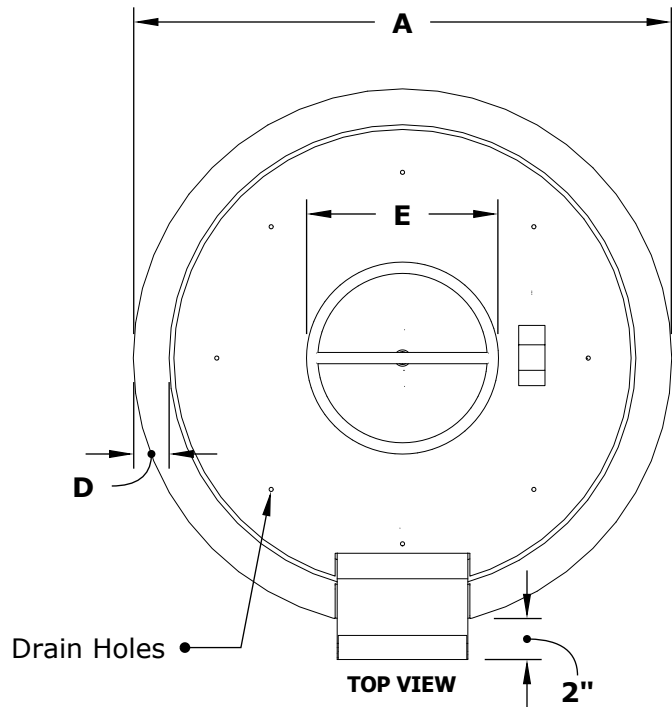

# SEDONA FIRE WATER BOWL - WOOD GRAIN

ISOMETRIC VIEW

TOP VIEW

RIGHT SIDE VIEW

FRONT SIDE VIEW

SKU	A	B	C	D	E	BTU
OPT-27RPCFW	27"	10"	12"	1.75"	8"	45,000
OPT-27RPCFWE12V	27"	10"	12"	1.75"	8"	45,000

Fire Bowl Material: GFRC Concrete  
 Finish: Smooth Finish  
 Pan Material: 304 Stainless Steel  
 Burner Material: 304 Stainless Steel

# SEDONA FIRE WATER BOWL COMPONENT OVERVIEW

**ISOMETRIC VIEW**

**FRONT SIDE VIEW**