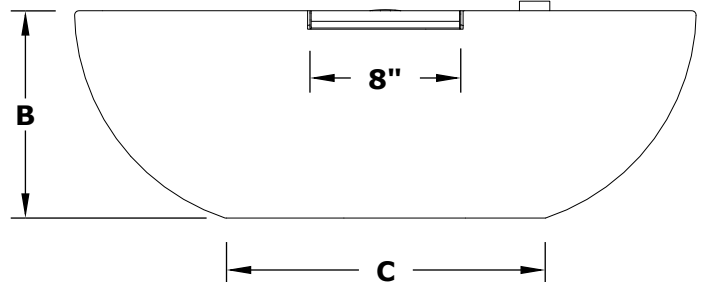

# SEDONA FIRE WATER BOWL - WOOD GRAIN

ISOMETRIC VIEW

TOP VIEW

RIGHT SIDE VIEW

FRONT SIDE VIEW

SKU	A	B	C	D	E	BTU
OPT-27RPCFW	27"	10"	12"	1.75"	8"	45,000
OPT-27RPCFWE12V	27"	10"	12"	1.75"	8"	45,000

Fire Bowl Material: GFRC Concrete  
 Finish: Smooth Finish  
 Pan Material: 304 Stainless Steel  
 Burner Material: 304 Stainless Steel

# SEDONA FIRE WATER BOWL COMPONENT OVERVIEW

**ISOMETRIC VIEW**

**FRONT SIDE VIEW**