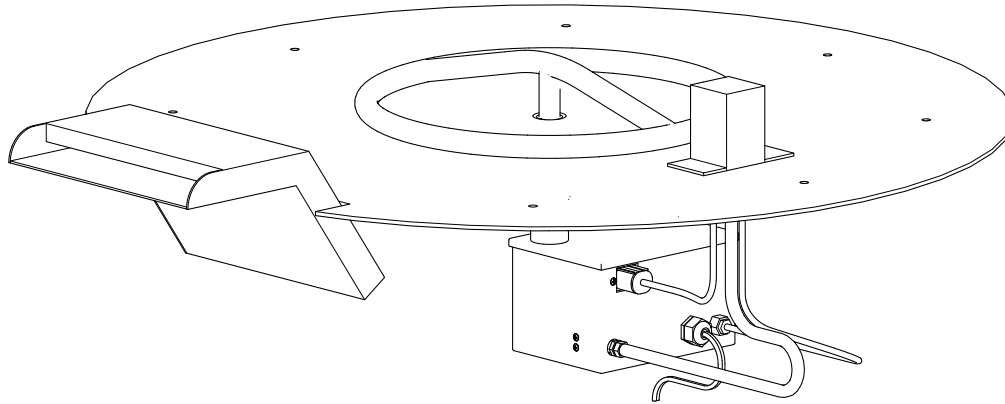

# SEDONA FIRE WATER BOWL - WOOD GRAIN

ISOMETRIC VIEW

TOP VIEW

RIGHT SIDE VIEW

FRONT SIDE VIEW

SKU	A	B	C	D	E	BTU
OPT-27RPCFW	27"	10"	12"	1.75"	8"	45,000
OPT-27RPCFWE12V	27"	10"	12"	1.75"	8"	45,000

Fire Bowl Material: GFRC Concrete  
 Finish: Smooth Finish  
 Pan Material: 304 Stainless Steel  
 Burner Material: 304 Stainless Steel

**12V ELECTRONIC IGNITION**  
 ANSI Z21.97-(2017) / CSA 2.41-(2017)

Includes: Pan, Burner, Key Valve, Whistle Free Hoses, Black Lava Rock.

# SEDONA FIRE WATER BOWL COMPONENT OVERVIEW

**ISOMETRIC VIEW**

**FRONT SIDE VIEW**