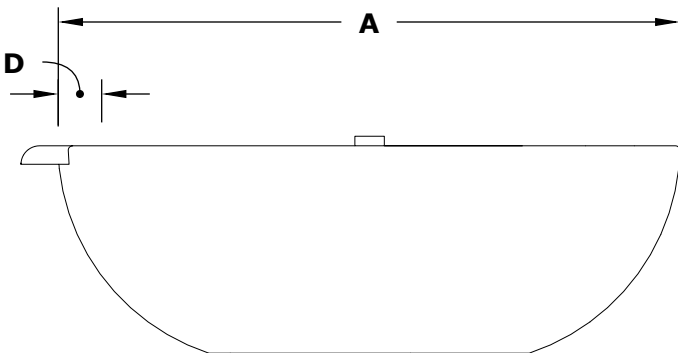

# SEDONA FIRE WATER BOWL - WOOD GRAIN

ISOMETRIC VIEW

TOP VIEW

RIGHT SIDE VIEW

FRONT SIDE VIEW

SKU	A	B	C	D	E	BTU
OPT-27RPCFW	27"	10"	12"	1.75"	8"	45,000
OPT-27RPCFWE12V	27"	10"	12"	1.75"	8"	45,000

Fire Bowl Material: GFRC Concrete  
 Finish: Smooth Finish  
 Pan Material: 304 Stainless Steel  
 Burner Material: 304 Stainless Steel

# SEDONA FIRE WATER BOWL COMPONENT OVERVIEW

**ISOMETRIC VIEW**

**FRONT SIDE VIEW**