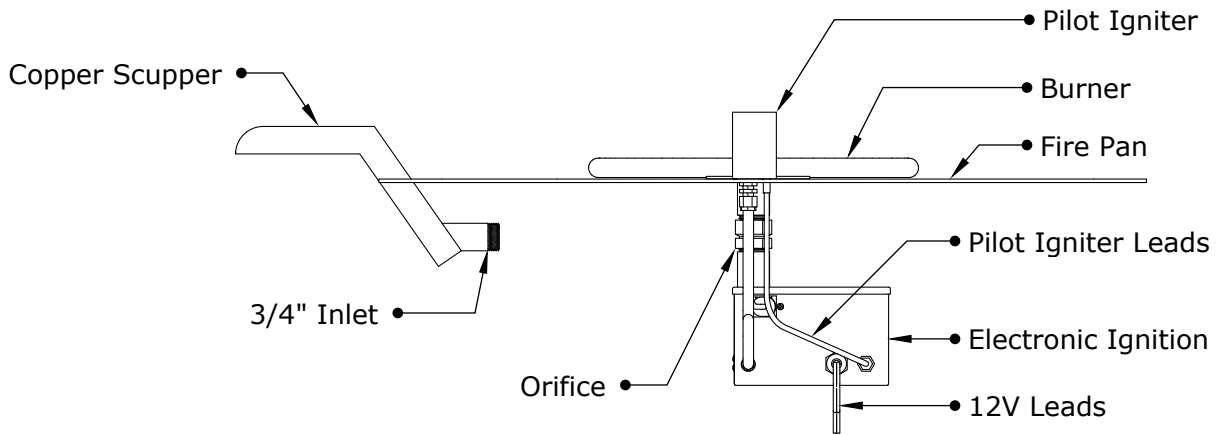

# SEDONA FIRE WATER BOWL - WOOD GRAIN

ISOMETRIC VIEW

TOP VIEW

RIGHT SIDE VIEW

FRONT SIDE VIEW

SKU	A	B	C	D	E	BTU
OPT-27RPCFW	27"	10"	12"	1.75"	8"	45,000
OPT-27RPCFWE12V	27"	10"	12"	1.75"	8"	45,000

Fire Bowl Material: GFRC Concrete  
 Finish: Smooth Finish  
 Pan Material: 304 Stainless Steel  
 Burner Material: 304 Stainless Steel

**12V ELECTRONIC IGNITION**  
 ANSI Z21.97-(2017) / CSA 2.41-(2017)

Includes: Pan, Burner, Key Valve, Whistle Free Hoses, Black Lava Rock.

# SEDONA FIRE WATER BOWL COMPONENT OVERVIEW

**ISOMETRIC VIEW**

**FRONT SIDE VIEW**