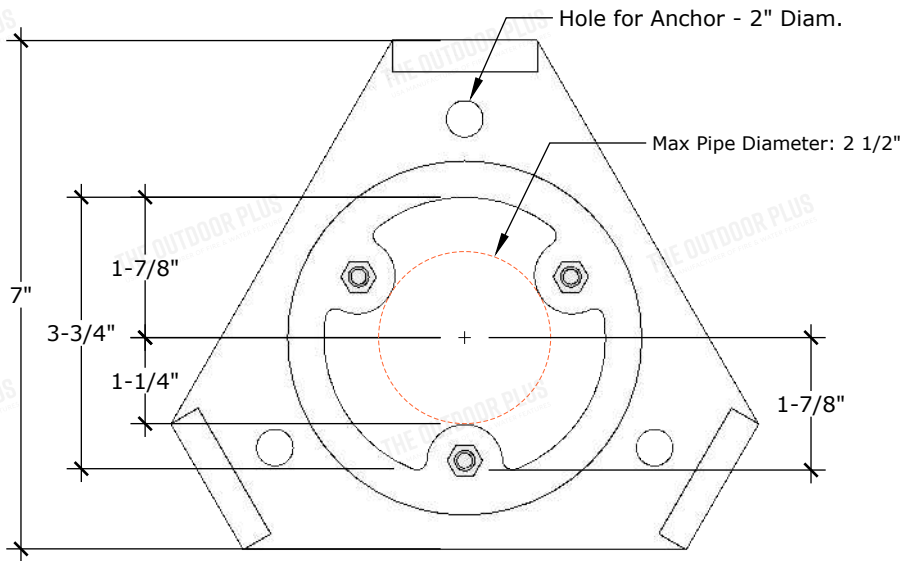

PERSPECTIVE

PERSPECTIVE (RING DETACHED)

TOP

SIDE

Bowl Installation Bracket

Part Number	OPT-INBR
Material	STAINLESS STEEL
Finishes	BRUSHED STAINLESS STEEL
Weight	1 lbs.

Bowl Installation Bracket provides vital ventilation and stability. Neglecting to use the Bowl Installation Bracket may result in property or personal injury. Warranty is void if the Installation Bracket is not used