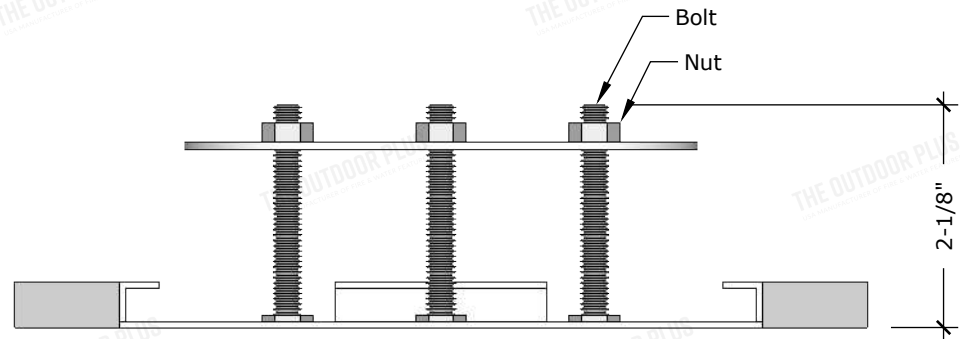

PERSPECTIVE

PERSPECTIVE (RING DETACHED)

TOP

SIDE

Bowl Installation Bracket

Part Number	OPT-INBR
Material	STAINLESS STEEL
Finishes	BRUSHED STAINLESS STEEL
Weight	1 lbs.

Bowl Installation Bracket provides vital ventilation and stability. Neglecting to use the Bowl Installation Bracket may result in property or personal injury. Warranty is void if the Installation Bracket is not used