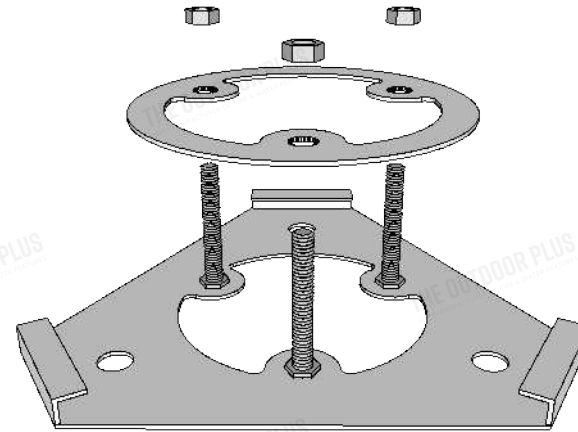

PERSPECTIVE

PERSPECTIVE (RING DETACHED)

TOP

SIDE

Bowl Installation Bracket

Part Number	OPT-INBR
Material	STAINLESS STEEL
Finishes	BRUSHED STAINLESS STEEL
Weight	1 lbs.

Bowl Installation Bracket provides vital ventilation and stability. Neglecting to use the Bowl Installation Bracket may result in property or personal injury. Warranty is void if the Installation Bracket is not used