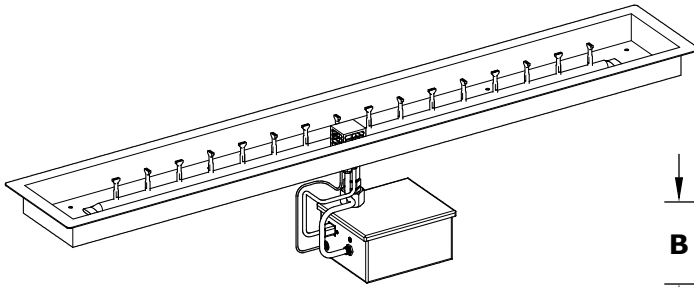

RECTANGULAR DROP IN PAN & LINEAR BULLET BURNER 110V ELECTRONIC IGNITION

ISOMETRIC VIEW