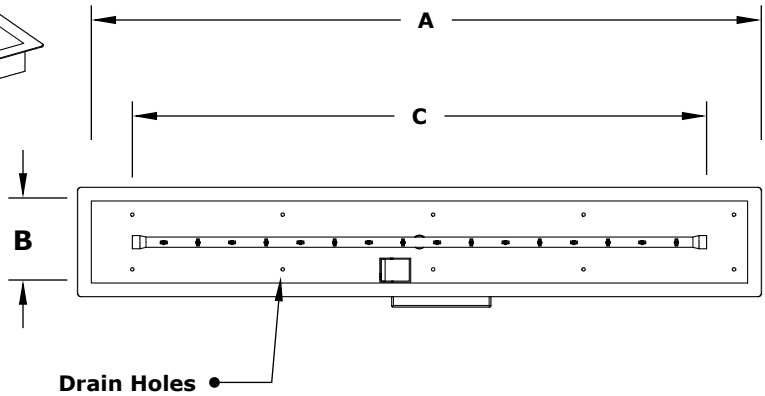

RECTANGULAR DROP IN PAN & LINEAR BULLET BURNER 110V ELECTRONIC IGNITION

ISOMETRIC VIEW

TOP VIEW

Brass	Stainless Steel	A	B	C	INLET	BTU
OPT-BP824RDE110	OPT-BP824RDSSE110	24"	8"	18"	1/2"	40,000
OPT-BP836RDE110	OPT-BP836RDSSE110	36"	8"	24"	1/2"	50,000
OPT-BP848RDE110	OPT-BP848RDSSE110	48"	8"	36"	1/2"	75,000
OPT-BP860RDE110	OPT-BP860RDSSE110	60"	8"	48"	1/2"	100,000
OPT-BP872RDE110	OPT-BP872RDSSE110	72"	8"	60"	3/4"	120,000
OPT-BP884RDE110	OPT-BP884RDSSE110	84"	8"	72"	3/4"	145,000
OPT-BP896RDE110	OPT-BP896RDSSE110	96"	8"	84"	3/4"	170,000

Pan Material: Aluminum
Burner Material: Brass / Stainless Steel
Ignition Type: 110V Electronic Ignition
(110V Transformer Included)

110V ELECTRONIC IGNITION
ANSI Z21.97-(2017) / CSA 2.41-(2017)

Includes: Pan, Burner, Electronic Valve,
Pilot Igniter, 110V Transformer.