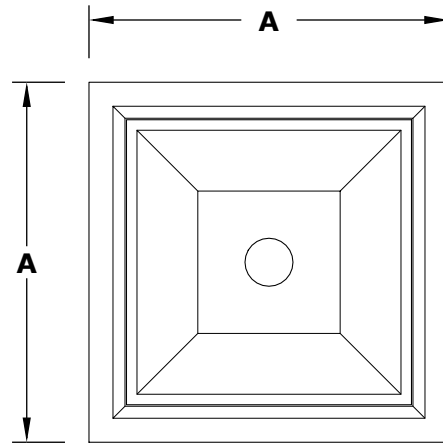

MAYA WOOD GRAIN PLANTER BOWL

ISOMETRIC VIEW

TOP VIEW

RIGHT SIDE VIEW

FRONT SIDE VIEW

PART NUMBER	A	B	C
OPT-24SWGPO	24"	13"	10.5"
OPT-30SWGPO	30"	13"	10.5"

Bowl Material: GFRC Wood Grain