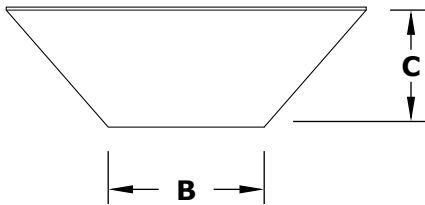

MAYA WOOD GRAIN PLANTER BOWL

ISOMETRIC VIEW

TOP VIEW

RIGHT SIDE VIEW

FRONT SIDE VIEW

PART NUMBER	A	B	C
OPT-24SWGPO	24"	13"	10.5"
OPT-30SWGPO	30"	13"	10.5"

Bowl Material: GFRC Wood Grain