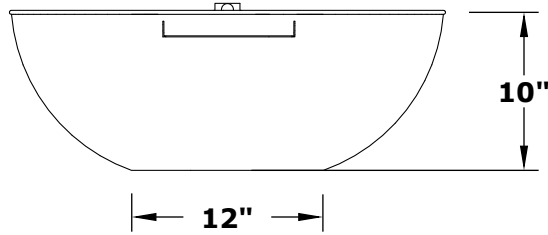

SEDONA COPPER FIRE & WATER BOWL

OPT-27RCPRFW
OPT-27RCPRFWE12V

ISOMETRIC VIEW

TOP VIEW

RIGHT SIDE VIEW

BACK SIDE VIEW

Fire Bowl Material: Copper
Pan Material: 304 Stainless Steel
Burner Material: 304 Stainless Steel
Standard 2" Depth on all pans
110V ELECTRONIC IGNITION
ANSI Z21.97-(2017) / CSA 2.41-(2017)