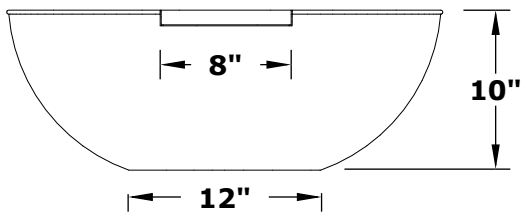

# SEDONA WATER BOWL - COPPER

OPT-27RCPRWO

**ISOMETRIC VIEW**

**TOP VIEW**

**FRONT SIDE VIEW**

**UNDERSIDE VIEW**

Bowl Material: Copper  
Bowl Finish: Hammered Copper, Patina Finish