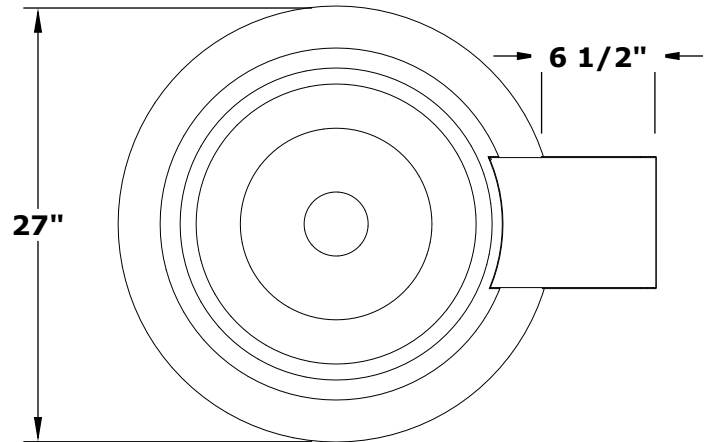

# SEDONA WATER BOWL - COPPER

OPT-27RCPRWO

**ISOMETRIC VIEW**

**TOP VIEW**

**FRONT SIDE VIEW**

**UNDERSIDE VIEW**

Bowl Material: Copper  
Bowl Finish: Hammered Copper, Patina Finish