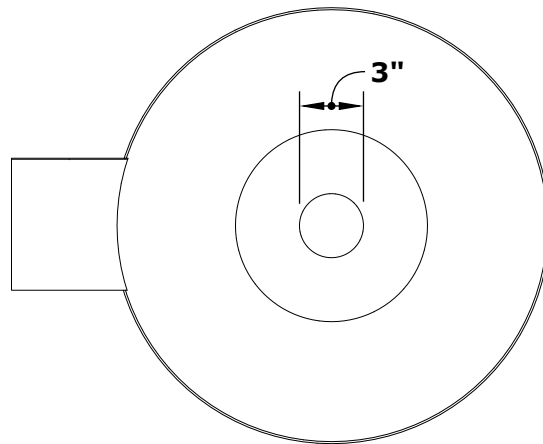

# SEDONA WATER BOWL - COPPER

OPT-27RCPRWO

**ISOMETRIC VIEW**

**TOP VIEW**

**FRONT SIDE VIEW**

**UNDERSIDE VIEW**

Bowl Material: Copper  
Bowl Finish: Hammered Copper, Patina Finish