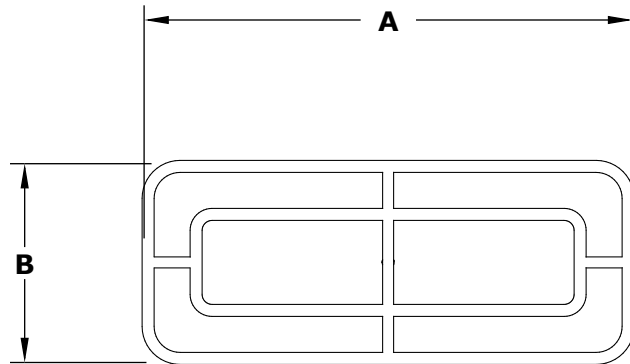

DOUBLE RECTANGLE STAINLESS STEEL BURNER

ISOMETRIC VIEW

TOP VIEW

RIGHT SIDE VIEW

FRONT SIDE VIEW

Burner Material:
304 Stainless Steel
M = Manifold

SKU	A	B	C	BTU
OPT-DR1224	24"	12"	0.5"	200,000
OPT-DR1230	30"	12"	0.5"	240,000
OPT-DR1236	36"	12"	0.5"	280,000
OPT-DR1242	42"	12"	0.5"	320,000
OPT-DR1248	48"	12"	0.75"	360,000
OPT-DR1260	60"	12"	0.75"	440,000
OPT-DR1272	72"	12"	0.75"	520,000
OPT-DR1830	30"	18"	0.5"	280,000
OPT-DR1836	36"	18"	0.5"	320,000
OPT-DR1842	42"	18"	0.5"	360,000
OPT-DR1848	48"	18"	0.75"	400,000
OPT-DR1860	60" (M)	18"	0.75"	480,000