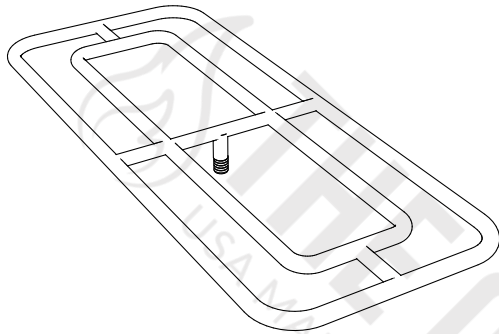

DOUBLE RECTANGLE STAINLESS STEEL BURNER

ISOMETRIC VIEW

TOP VIEW

RIGHT SIDE VIEW

FRONT SIDE VIEW

Burner Material:
304 Stainless Steel
M = Manifold

SKU	A	B	C	BTU
OPT-DR1224	24"	12"	0.5"	200,000
OPT-DR1230	30"	12"	0.5"	240,000
OPT-DR1236	36"	12"	0.5"	280,000
OPT-DR1242	42"	12"	0.5"	320,000
OPT-DR1248	48"	12"	0.75"	360,000
OPT-DR1260	60"	12"	0.75"	440,000
OPT-DR1272	72"	12"	0.75"	520,000
OPT-DR1830	30"	18"	0.5"	280,000
OPT-DR1836	36"	18"	0.5"	320,000
OPT-DR1842	42"	18"	0.5"	360,000
OPT-DR1848	48"	18"	0.75"	400,000
OPT-DR1860	60" (M)	18"	0.75"	480,000