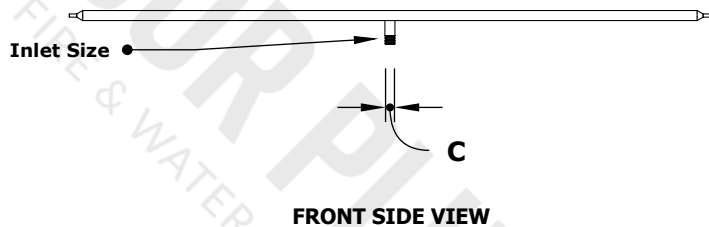

'H' STAINLESS STEEL BURNER

SKU	A	B	C	BTU
OPT-181	18"	6"	0.5"	70,000
OPT-182	24"	6"	0.5"	90,000
OPT-183	30"	6"	0.5"	110,000
OPT-184	36"	6"	0.5"	130,000
OPT-18448	48"	6"	0.75"	170,000
OPT-18466	60" (M)	6"	0.75"	210,000
OPT-18472	72" (M)	6"	0.75"	250,000
OPT-18484	84" (M)	6"	0.75"	290,000
OPT-18496	96" (M)	6"	0.75"	410,000

M = Manifold

Burner Material:
304 Stainless Steel / High Quality Brass

Drawn By	Murguia M.
Date Created	August 12, 2021