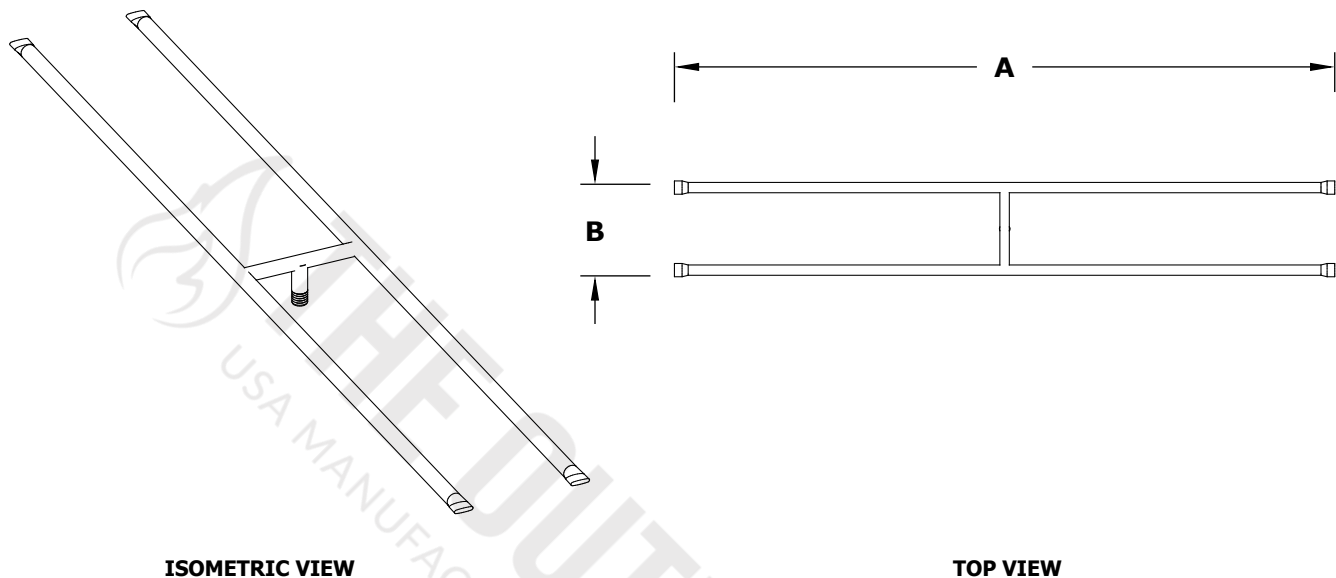

'H' STAINLESS STEEL BURNER

SKU	A	B	C	BTU
OPT-181	18"	6"	0.5"	70,000
OPT-182	24"	6"	0.5"	90,000
OPT-183	30"	6"	0.5"	110,000
OPT-184	36"	6"	0.5"	130,000
OPT-18448	48"	6"	0.75"	170,000
OPT-18466	60" (M)	6"	0.75"	210,000
OPT-18472	72" (M)	6"	0.75"	250,000
OPT-18484	84" (M)	6"	0.75"	290,000
OPT-18496	96" (M)	6"	0.75"	410,000

M = Manifold

Burner Material:
304 Stainless Steel / High Quality Brass

Drawn By	Murguia M.
Date Created	August 12, 2021