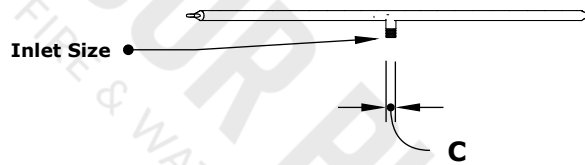

'S' STAINLESS STEEL BURNER

ISOMETRIC VIEW

TOP VIEW

RIGHT SIDE VIEW

FRONT SIDE VIEW

SKU	A	B	C	BTU
OPT-3013	18"	6"	0.5"	50,000
OPT-3014	24"	6"	0.5"	50,000
OPT-30150	30"	6"	0.5"	75,000
OPT-3015	36"	6"	0.5"	90,000
OPT-3016	48"	6"	0.5"	100,000
OPT-301660	60"	6"	0.75"	120,000
OPT-3017	72"	6"	0.75"	150,000
OPT-301784	84"	6"	0.75"	150,000
OPT-301796	96" (M)	6"	0.75"	200,000
OPT-3017108	108" (M)	6"	0.75"	200,000
OPT-3017120	120" (M)	6"	0.75"	200,000

Burner Material:
304 Stainless Steel / High Quality Brass

M = Manifold

Drawn By	Murguia M.
Date Created	August 13, 2021