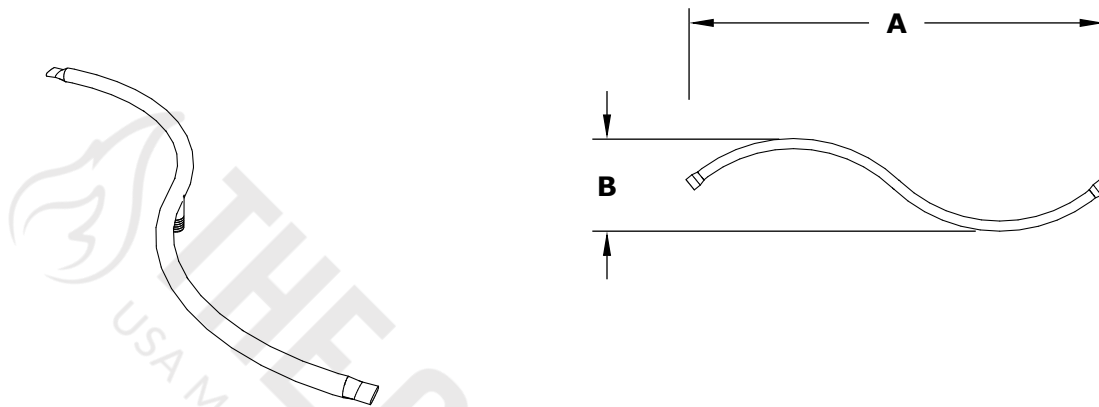

'S' STAINLESS STEEL BURNER

ISOMETRIC VIEW

TOP VIEW

RIGHT SIDE VIEW

FRONT SIDE VIEW

SKU	A	B	C	BTU
OPT-3013	18"	6"	0.5"	50,000
OPT-3014	24"	6"	0.5"	50,000
OPT-30150	30"	6"	0.5"	75,000
OPT-3015	36"	6"	0.5"	90,000
OPT-3016	48"	6"	0.5"	100,000
OPT-301660	60"	6"	0.75"	120,000
OPT-3017	72"	6"	0.75"	150,000
OPT-301784	84"	6"	0.75"	150,000
OPT-301796	96" (M)	6"	0.75"	200,000
OPT-3017108	108" (M)	6"	0.75"	200,000
OPT-3017120	120" (M)	6"	0.75"	200,000

Burner Material:
304 Stainless Steel / High Quality Brass

M = Manifold

Drawn By	Murguia M.
Date Created	August 13, 2021