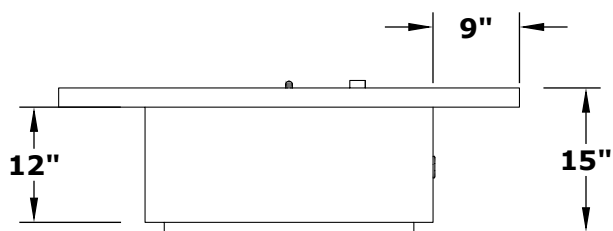

BALBOA FIRE TABLE

OPT-BAL48
OPT-BAL48EKIT

ISOMETRIC VIEW

TOP VIEW

RIGHT SIDE VIEW

FRONT SIDE VIEW

Fire Pit Material: GFRC Concrete
Pan Material: 304 Stainless Steel
Burner Material: 304 Stainless Steel

Standard 2" Depth on all pans