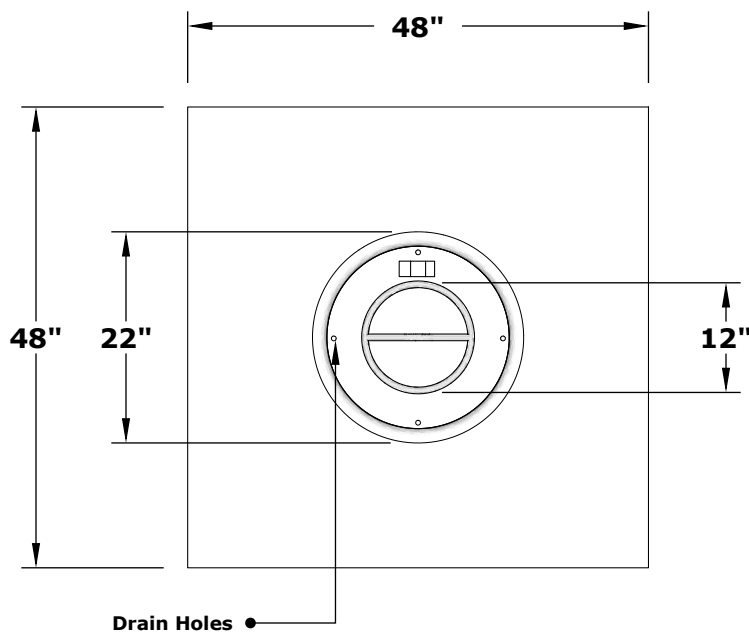

BALBOA FIRE TABLE

OPT-BAL48
OPT-BAL48EKIT

ISOMETRIC VIEW

TOP VIEW

RIGHT SIDE VIEW

FRONT SIDE VIEW

Fire Pit Material: GFRC Concrete
Pan Material: 304 Stainless Steel
Burner Material: 304 Stainless Steel

Standard 2" Depth on all pans

110V ELECTRONIC IGNITION
ANSI Z21.97-(2017) / CSA 2.41-(2017)

Match Lit Unit Includes: Pan, Burner, Gas Orifice, Gas Hoses, Key Valve, Key,
110v Ignition Unit Includes: Pan, Burner, Gas Orifice, Gas Hoses, Key Valve, Key, Plug & Play Electronic Valve, Pilot Igniter.