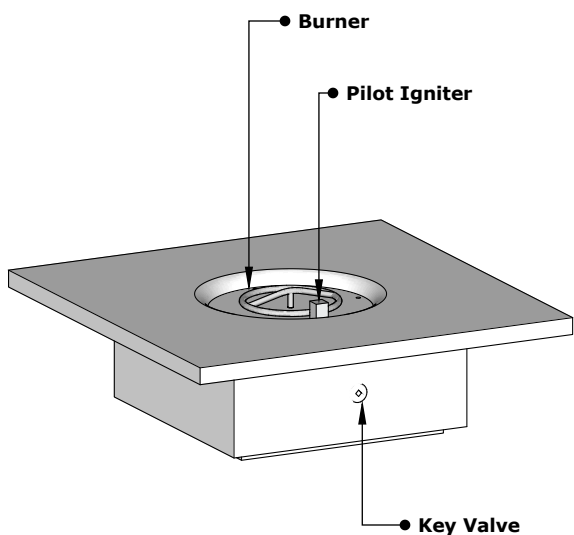

BALBOA FIRE TABLE

OPT-BAL48
OPT-BAL48EKIT

ISOMETRIC VIEW

TOP VIEW

RIGHT SIDE VIEW

FRONT SIDE VIEW

Fire Pit Material: GFRC Concrete
Pan Material: 304 Stainless Steel
Burner Material: 304 Stainless Steel

Standard 2" Depth on all pans

110V ELECTRONIC IGNITION
ANSI Z21.97-(2017) / CSA 2.41-(2017)

Match Lit Unit Includes: Pan, Burner, Gas Orifice, Gas Hoses, Key Valve, Key,
110v Ignition Unit Includes: Pan, Burner, Gas Orifice, Gas Hoses, Key Valve, Key, Plug & Play Electronic Valve, Pilot Igniter.