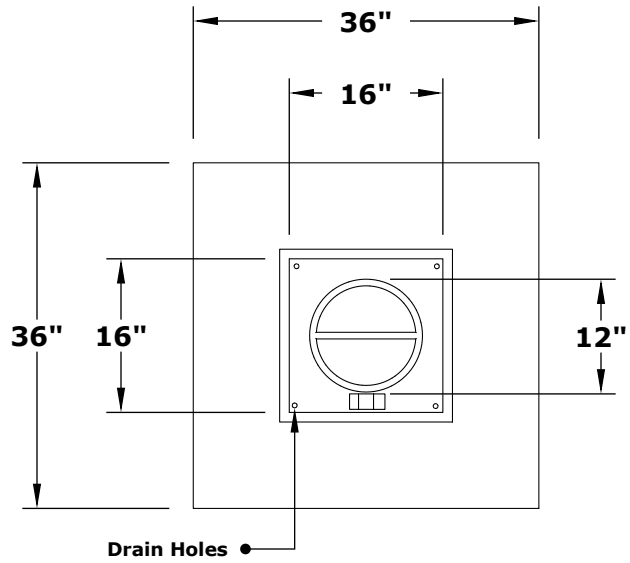

BELLA FIRE TABLE

OPT-BELSS36
OPT-BELPC36

ISOMETRIC VIEW

TOP VIEW

RIGHT SIDE VIEW

FRONT SIDE VIEW

Fire Pit Material: Stainless Steel / Powder Coat Steel
Pan Material: 304 Stainless Steel
Burner Material: 304 Stainless Steel

Standard 1" Depth on all pans
Standard 2" Depth on all pans

110V ELECTRONIC IGNITION

ANSI Z21.97-(2017) / CSA 2.41-(2017)

Match Lit Unit Includes: Pan, Burner, Gas Orifice, Gas Hoses, Key Valve, Key,
110v Ignition Unit Includes: Pan, Burner, Gas Orifice, Gas Hoses, Key Valve, Key, Plug & Play Electronic Valve, Pilot Igniter.

BELLA FIRE TABLE

OPT-BELSS60
OPT-BELPC60

ISOMETRIC VIEW

TOP VIEW

RIGHT SIDE VIEW

FRONT SIDE VIEW

Fire Pit Material: Stainless Steel / Powder Coat Steel
Pan Material: 304 Stainless Steel
Burner Material: 304 Stainless Steel