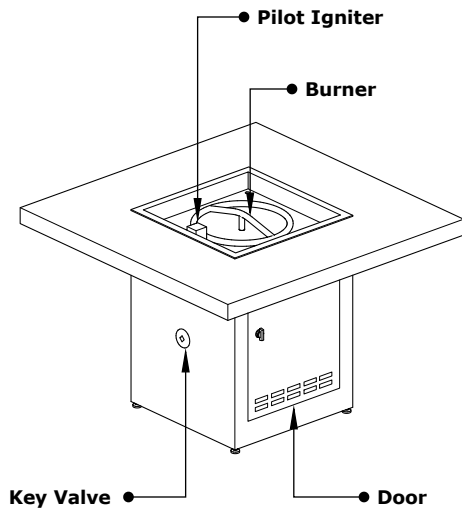

BELLA FIRE TABLE

OPT-BELSS36
OPT-BELPC36

ISOMETRIC VIEW

TOP VIEW

RIGHT SIDE VIEW

FRONT SIDE VIEW

Fire Pit Material: Stainless Steel / Powder Coat Steel
Pan Material: 304 Stainless Steel
Burner Material: 304 Stainless Steel

Standard 1" Depth on all pans
Standard 2" Depth on all pans

110V ELECTRONIC IGNITION

ANSI Z21.97-(2017) / CSA 2.41-(2017)

Match Lit Unit Includes: Pan, Burner, Gas Orifice, Gas Hoses, Key Valve, Key,
110v Ignition Unit Includes: Pan, Burner, Gas Orifice, Gas Hoses, Key Valve, Key, Plug & Play Electronic Valve, Pilot Igniter.

BELLA FIRE TABLE

OPT-BELSS60
OPT-BELPC60

ISOMETRIC VIEW

TOP VIEW

RIGHT SIDE VIEW

FRONT SIDE VIEW

Fire Pit Material: Stainless Steel / Powder Coat Steel
Pan Material: 304 Stainless Steel
Burner Material: 304 Stainless Steel