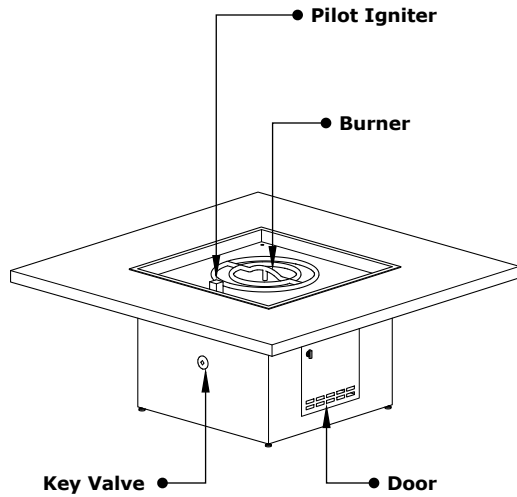

BELLA FIRE TABLE

OPT-BELSS36
OPT-BELPC36

ISOMETRIC VIEW

TOP VIEW

RIGHT SIDE VIEW

FRONT SIDE VIEW

Fire Pit Material: Stainless Steel / Powder Coat Steel
Pan Material: 304 Stainless Steel
Burner Material: 304 Stainless Steel

Standard 1" Depth on all pans
Standard 2" Depth on all pans

110V ELECTRONIC IGNITION

ANSI Z21.97-(2017) / CSA 2.41-(2017)

Match Lit Unit Includes: Pan, Burner, Gas Orifice, Gas Hoses, Key Valve, Key,
110v Ignition Unit Includes: Pan, Burner, Gas Orifice, Gas Hoses, Key Valve, Key, Plug & Play Electronic Valve, Pilot Igniter.

BELLA FIRE TABLE

OPT-BELSS60
OPT-BELPC60

ISOMETRIC VIEW

TOP VIEW

RIGHT SIDE VIEW

FRONT SIDE VIEW

Fire Pit Material: Stainless Steel / Powder Coat Steel
Pan Material: 304 Stainless Steel
Burner Material: 304 Stainless Steel