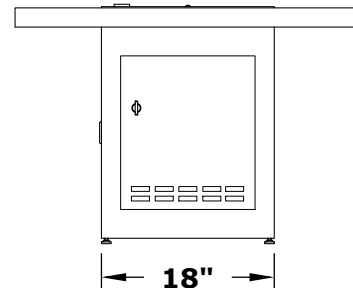

BELLA FIRE TABLE

OPT-BELSS36
OPT-BELPC36

ISOMETRIC VIEW

TOP VIEW

RIGHT SIDE VIEW

FRONT SIDE VIEW

Fire Pit Material: Stainless Steel / Powder Coat Steel
Pan Material: 304 Stainless Steel
Burner Material: 304 Stainless Steel