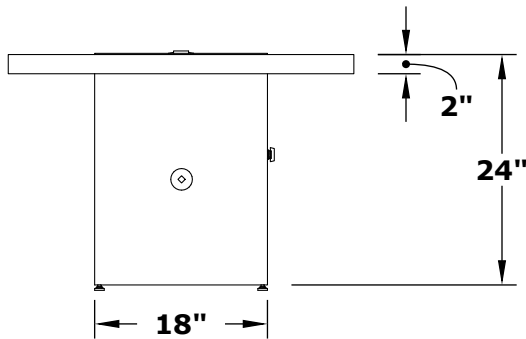

BELLA FIRE TABLE

OPT-BELSS36
OPT-BELPC36

ISOMETRIC VIEW

TOP VIEW

RIGHT SIDE VIEW

FRONT SIDE VIEW

Fire Pit Material: Stainless Steel / Powder Coat Steel
Pan Material: 304 Stainless Steel
Burner Material: 304 Stainless Steel