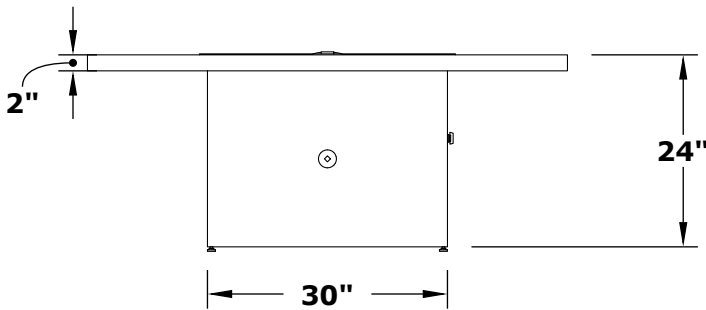

BELLA FIRE TABLE

OPT-BELSS60
OPT-BELPC60

ISOMETRIC VIEW

TOP VIEW

RIGHT SIDE VIEW

FRONT SIDE VIEW

Fire Pit Material: Stainless Steel / Powder Coat Steel
Pan Material: 304 Stainless Steel
Burner Material: 304 Stainless Steel