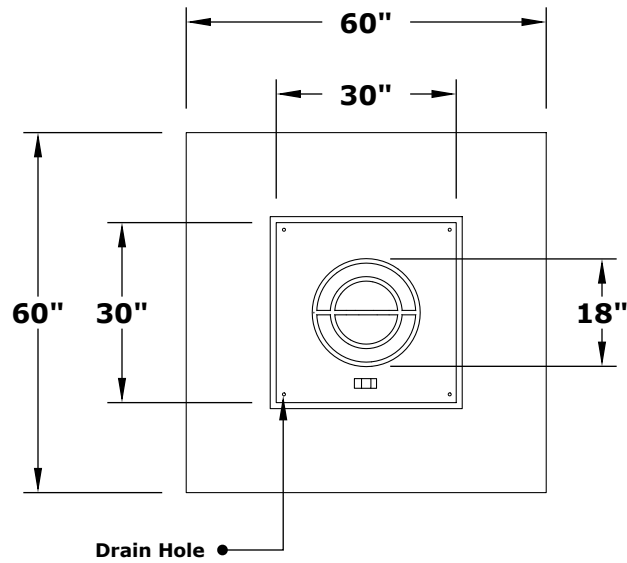

BELLA FIRE TABLE

OPT-BELSS36
OPT-BELPC36

ISOMETRIC VIEW

TOP VIEW

RIGHT SIDE VIEW

FRONT SIDE VIEW

Fire Pit Material: Stainless Steel / Powder Coat Steel
Pan Material: 304 Stainless Steel
Burner Material: 304 Stainless Steel

Standard 1" Depth on all pans
Standard 2" Depth on all pans

110V ELECTRONIC IGNITION

ANSI Z21.97-(2017) / CSA 2.41-(2017)

Match Lit Unit Includes: Pan, Burner, Gas Orifice, Gas Hoses, Key Valve, Key,
110v Ignition Unit Includes: Pan, Burner, Gas Orifice, Gas Hoses, Key Valve, Key, Plug & Play Electronic Valve, Pilot Igniter.

BELLA FIRE TABLE

OPT-BELSS60
OPT-BELPC60

ISOMETRIC VIEW

TOP VIEW

RIGHT SIDE VIEW

FRONT SIDE VIEW

Fire Pit Material: Stainless Steel / Powder Coat Steel
Pan Material: 304 Stainless Steel
Burner Material: 304 Stainless Steel