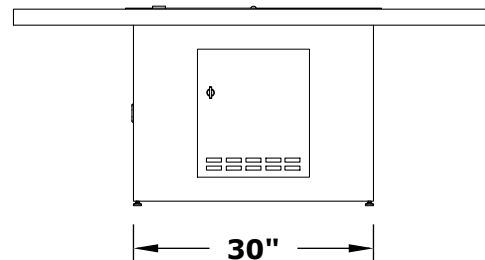

BELLA FIRE TABLE

OPT-BELSS60
OPT-BELPC60

ISOMETRIC VIEW

TOP VIEW

RIGHT SIDE VIEW

FRONT SIDE VIEW

Fire Pit Material: Stainless Steel / Powder Coat Steel
Pan Material: 304 Stainless Steel
Burner Material: 304 Stainless Steel