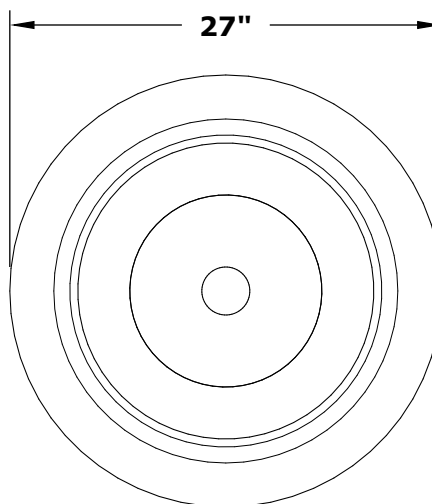

SEDONA POWDER COAT PLANTER BOWL

ISOMETRIC VIEW

TOP VIEW

RIGHT SIDE VIEW

FRONT SIDE VIEW

Bowl Material: Galvanized Steel

Drawn By	Murguia M.
Date Created	August 5, 2021