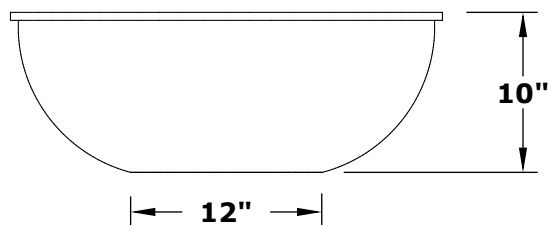

SEDONA POWDER COAT PLANTER BOWL

ISOMETRIC VIEW

TOP VIEW

RIGHT SIDE VIEW

FRONT SIDE VIEW

Bowl Material: Galvanized Steel

Drawn By	Murguia M.
Date Created	August 5, 2021