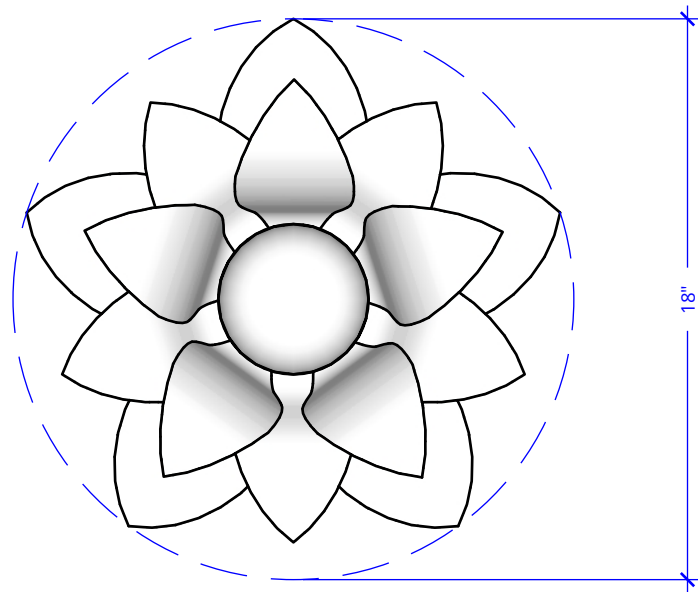

ISOMETRIC VIEW

TOP VIEW

FRONT VIEW

SS Lotus Flower Ornament Burner	
SKU	OPT-LF
Material	Stainless Steel
Finish	Brushed Finish
Gas Type	NG or LP
BTUs	65,000