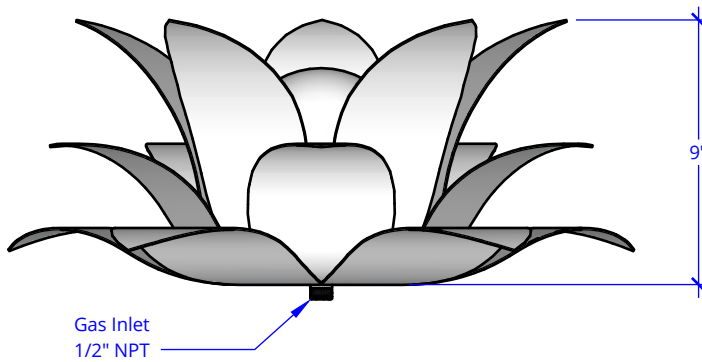

ISOMETRIC VIEW

TOP VIEW

FRONT VIEW

SS Lotus Flower Ornament Burner	
SKU	OPT-LF
Material	Stainless Steel
Finish	Brushed Finish
Gas Type	NG or LP
BTUs	65,000