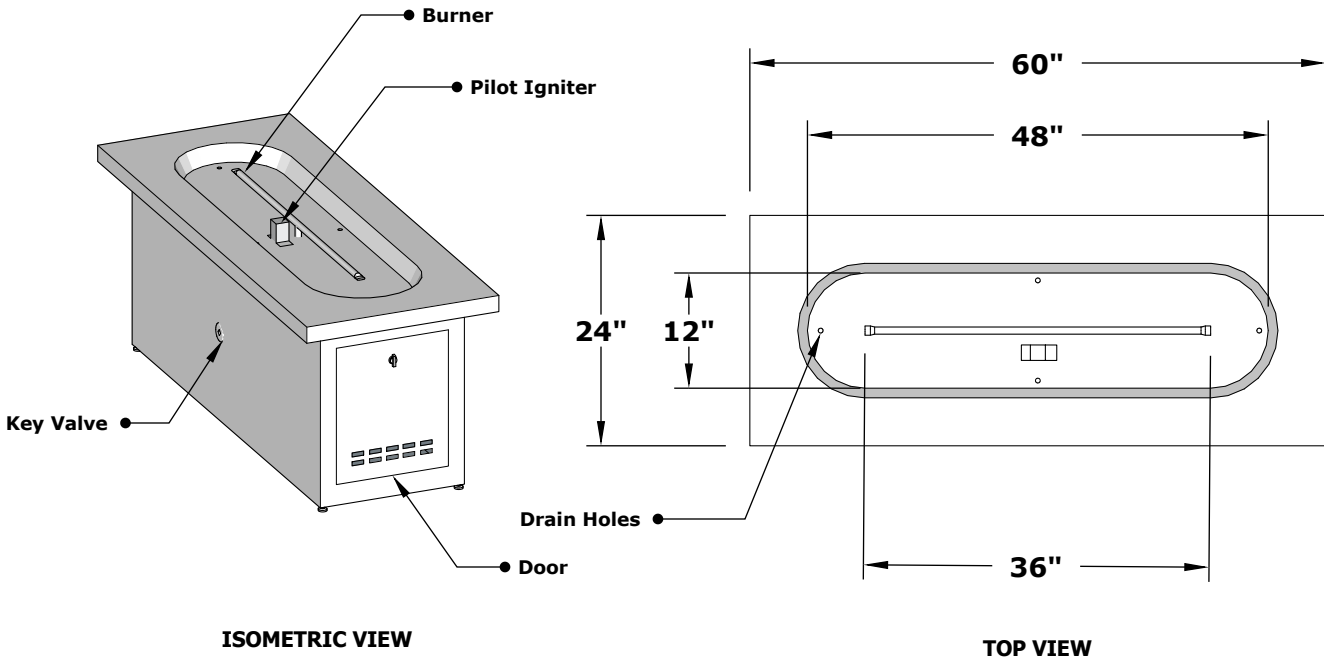

LINEAR RAMONA FIRE TABLE

OPT-RMNRT60
OPT-RMNRT60EKIT

Fire Pit Material: GFRC Concrete
Pan Material: 304 Stainless Steel
Burner Material: 304 Stainless Steel

Standard 2" Depth on all pans

110V ELECTRONIC IGNITION
ANSI Z21.97-(2017) / CSA 2.41-(2017)

Match Lit Unit Includes: Pan, Burner, Gas Orifice, Gas Hoses, Key Valve, Key,
110v Ignition Unit Includes: Pan, Burner, Gas Orifice, Gas Hoses, Key Valve, Key, Plug & Play Electronic Valve, Pilot Igniter.