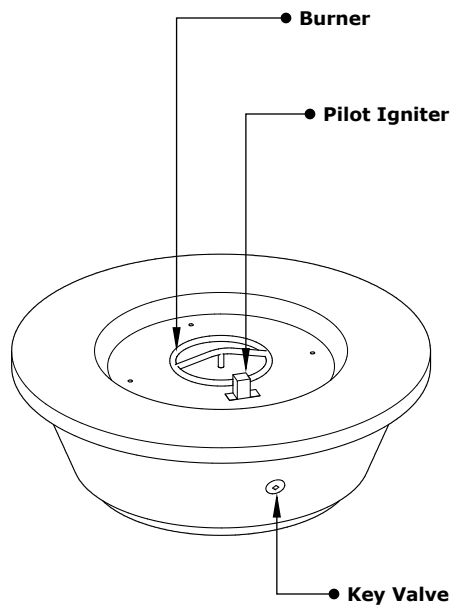

# TEMPE FIRE PIT

OPT-TEM48  
 OPT-TEM48EKIT  
 BTU Output: 65,000

ISOMETRIC VIEW

TOP VIEW

RIGHT SIDE VIEW

FRONT SIDE VIEW

Fire Pit Material: GFRC Concrete  
 Pan Material: 304 Stainless Steel  
 Burner Material: 304 Stainless Steel

Standard 2" Depth on all pans

**110V ELECTRONIC IGNITION**  
 ANSI Z21.97-(2017) / CSA 2.41-(2017)

Match Lit Unit Includes: Pan, Burner, Gas Orifice, Gas Hoses, Key Valve, Key,  
 110v Ignition Unit Includes: Pan, Burner, Gas Orifice, Gas Hoses, Key Valve, Key, Plug & Play Electronic Valve, Pilot Igniter.