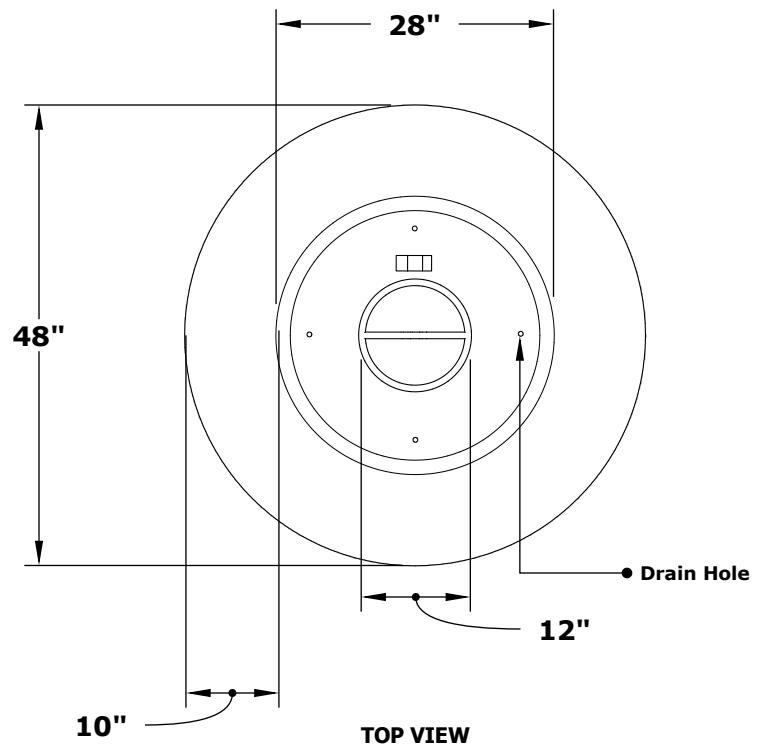

# TEMPE FIRE PIT

OPT-TEM48  
 OPT-TEM48EKIT  
 BTU Output: 65,000

ISOMETRIC VIEW

TOP VIEW

RIGHT SIDE VIEW

FRONT SIDE VIEW

Fire Pit Material: GFRC Concrete  
 Pan Material: 304 Stainless Steel  
 Burner Material: 304 Stainless Steel

Standard 2" Depth on all pans

**110V ELECTRONIC IGNITION**  
 ANSI Z21.97-(2017) / CSA 2.41-(2017)

Match Lit Unit Includes: Pan, Burner, Gas Orifice, Gas Hoses, Key Valve, Key,  
 110v Ignition Unit Includes: Pan, Burner, Gas Orifice, Gas Hoses, Key Valve, Key, Plug & Play Electronic Valve, Pilot Igniter.