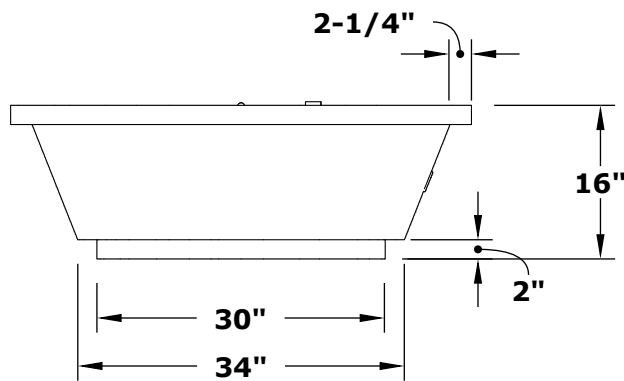

# TEMPE FIRE PIT

OPT-TEM48  
 OPT-TEM48EKIT  
 BTU Output: 65,000

ISOMETRIC VIEW

TOP VIEW

RIGHT SIDE VIEW

FRONT SIDE VIEW

Fire Pit Material: GFRC Concrete  
 Pan Material: 304 Stainless Steel  
 Burner Material: 304 Stainless Steel

Standard 2" Depth on all pans

**110V ELECTRONIC IGNITION**  
 ANSI Z21.97-(2017) / CSA 2.41-(2017)

Match Lit Unit Includes: Pan, Burner, Gas Orifice, Gas Hoses, Key Valve, Key,  
 110v Ignition Unit Includes: Pan, Burner, Gas Orifice, Gas Hoses, Key Valve, Key, Plug & Play Electronic Valve, Pilot Igniter.