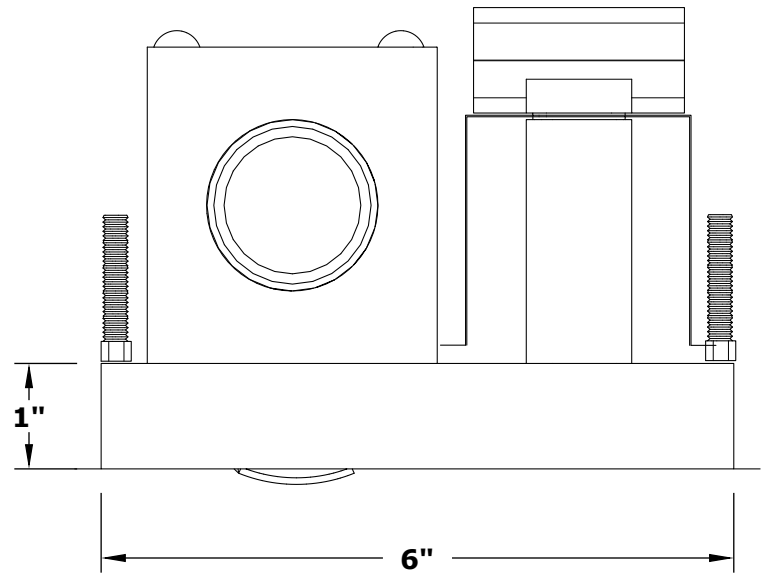

# Weatherproof Switch With Key Valve - Recessed Panel

OPT-WPS110VKVRP

**ISOMETRIC VIEW**

**TOP VIEW**

**RIGHT SIDE VIEW**

**FRONT SIDE VIEW**

Panel Material: 304 Stainless Steel  
Standard 1" Depth on all panels