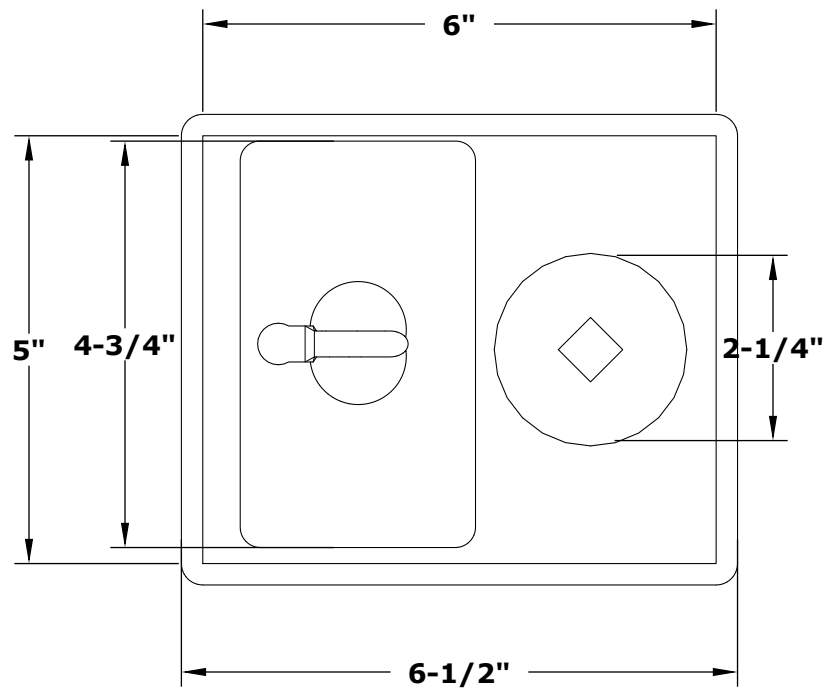

# Weatherproof Switch With Key Valve - Recessed Panel

OPT-WPS110VKVRP

**ISOMETRIC VIEW**

**TOP VIEW**

**RIGHT SIDE VIEW**

**FRONT SIDE VIEW**

Panel Material: 304 Stainless Steel  
Standard 1" Depth on all panels