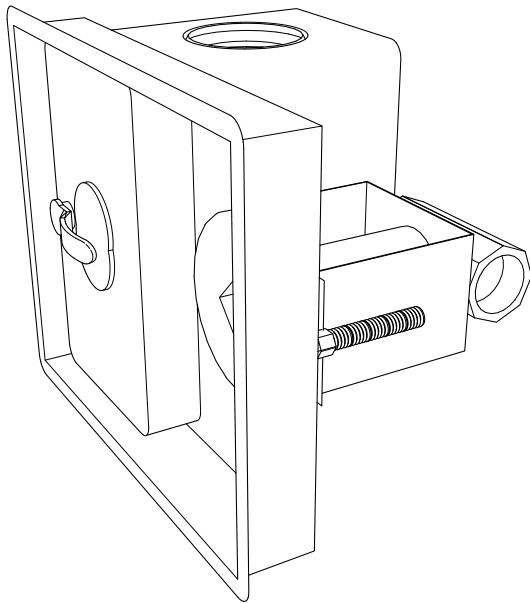

# Weatherproof Switch With Key Valve - Recessed Panel

OPT-WPS110VKVRP

**ISOMETRIC VIEW**

**TOP VIEW**

**RIGHT SIDE VIEW**

**FRONT SIDE VIEW**

Panel Material: 304 Stainless Steel  
Standard 1" Depth on all panels