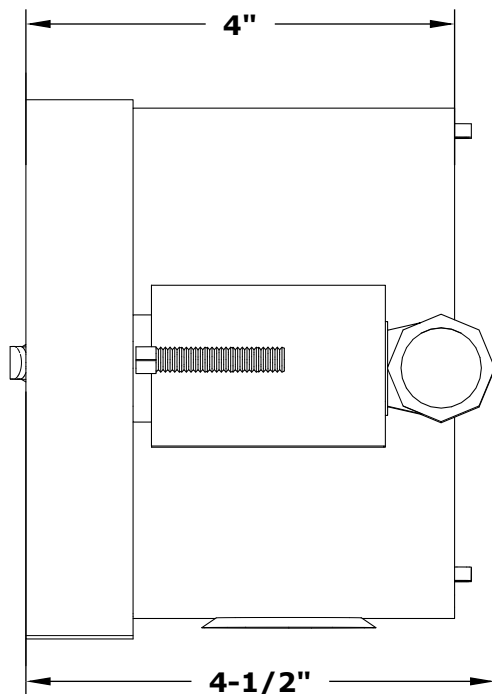

# Weatherproof Switch With Key Valve - Recessed Panel

OPT-WPS110VKVRP

**ISOMETRIC VIEW**

**TOP VIEW**

**RIGHT SIDE VIEW**

**FRONT SIDE VIEW**

Panel Material: 304 Stainless Steel  
Standard 1" Depth on all panels