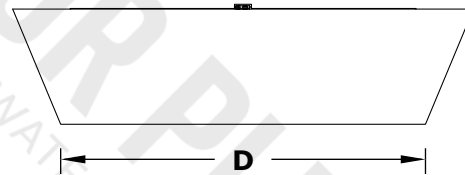

LINEAR MAYA FIRE & WATER BOWL

- 30" WIDTH

GFRC CONCRETE

ISOMETRIC VIEW

TOP VIEW

RIGHT SIDE VIEW

FRONT SIDE VIEW

PART NUMBER	A	B	C	D	E	F	G	GPM	BTU
OPT-4830MFW	48"	30"	12"	38"	20"	30"	36"	20	50,000
OPT-6030MFW	60"	30"	12"	50"	20"	42"	48"	20	70,000
OPT-7230MFW	72"	30"	12"	62"	20"	54"	60"	20	90,000