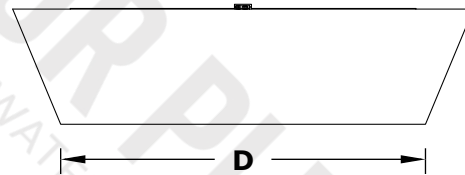

LINEAR MAYA FIRE & WATER BOWL

- 20" WIDTH

GFRC CONCRETE

ISOMETRIC VIEW

TOP VIEW

RIGHT SIDE VIEW

FRONT SIDE VIEW

PART NUMBER	A	B	C	D	E	F	G	GPM	BTU
OPT-4820MFW	48"	20"	12"	38"	10"	30"	36"	20	50,000
OPT-6020MFW	60"	20"	12"	50"	10"	42"	48"	20	70,000
OPT-7220MFW	72"	20"	12"	62"	10"	54"	60"	20	90,000

LINEAR MAYA FIRE & WATER BOWL

- 30" WIDTH

GFRC CONCRETE

ISOMETRIC VIEW

TOP VIEW

RIGHT SIDE VIEW

FRONT SIDE VIEW

PART NUMBER	A	B	C	D	E	F	G	GPM	BTU
OPT-4830MFW	48"	30"	12"	38"	20"	30"	36"	20	50,000
OPT-6030MFW	60"	30"	12"	50"	20"	42"	48"	20	70,000
OPT-7230MFW	72"	30"	12"	62"	20"	54"	60"	20	90,000