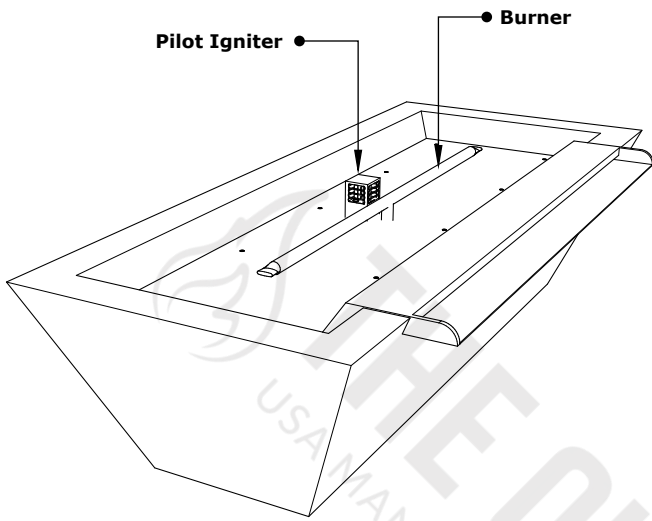

LINEAR MAYA FIRE & WATER BOWL

- 20" WIDTH

GFRC CONCRETE

ISOMETRIC VIEW

TOP VIEW

RIGHT SIDE VIEW

FRONT SIDE VIEW

PART NUMBER	A	B	C	D	E	F	G	GPM	BTU
OPT-4820MFW	48"	20"	12"	38"	10"	30"	36"	20	50,000
OPT-6020MFW	60"	20"	12"	50"	10"	42"	48"	20	70,000
OPT-7220MFW	72"	20"	12"	62"	10"	54"	60"	20	90,000

Fire Pit Material: GFRC Concrete
 Pan Material: 304 Stainless Steel
 Burner Material: 304 Stainless Steel
 Standard 2" Depth on all pans
14V ELECTRONIC IGNITION
 ANSI Z21.97-(2017) / CSA 2.41-(2017)

Match Lit Unit Includes: Pan, Burner, Gas Orifice, Gas Hoses, Key Valve, Key,
 14v Ignition Unit Includes: Pan, Burner, Gas Orifice, Gas Hoses, Key Valve, Key, Plug & Play Electronic Valve, Pilot Igniter.

LINEAR MAYA FIRE & WATER BOWL

- 30" WIDTH

GFRC CONCRETE

ISOMETRIC VIEW

TOP VIEW

RIGHT SIDE VIEW

FRONT SIDE VIEW

PART NUMBER	A	B	C	D	E	F	G	GPM	BTU
OPT-4830MFW	48"	30"	12"	38"	20"	30"	36"	20	50,000
OPT-6030MFW	60"	30"	12"	50"	20"	42"	48"	20	70,000
OPT-7230MFW	72"	30"	12"	62"	20"	54"	60"	20	90,000

Fire Pit Material: GFRC Concrete
 Pan Material: 304 Stainless Steel
 Burner Material: 304 Stainless Steel
 Standard 2" Depth on all pans
14V ELECTRONIC IGNITION
 ANSI Z21.97-(2017) / CSA 2.41-(2017)

Match Lit Unit Includes: Pan, Burner, Gas Orifice, Gas Hoses.