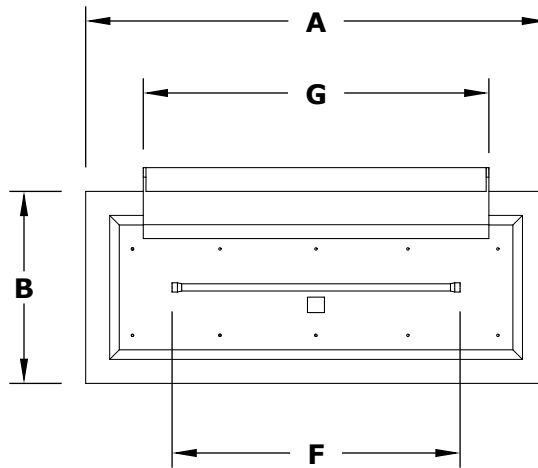

LINEAR MAYA FIRE & WATER BOWL

- 20" WIDTH

GFRC CONCRETE

ISOMETRIC VIEW

TOP VIEW

RIGHT SIDE VIEW

FRONT SIDE VIEW

PART NUMBER	A	B	C	D	E	F	G	GPM	BTU
OPT-4820MFW	48"	20"	12"	38"	10"	30"	36"	20	50,000
OPT-6020MFW	60"	20"	12"	50"	10"	42"	48"	20	70,000
OPT-7220MFW	72"	20"	12"	62"	10"	54"	60"	20	90,000

Fire Pit Material: GFRC Concrete
 Pan Material: 304 Stainless Steel
 Burner Material: 304 Stainless Steel
 Standard 2" Depth on all pans
14V ELECTRONIC IGNITION
 ANSI Z21.97-(2017) / CSA 2.41-(2017)

Match Lit Unit Includes: Pan, Burner, Gas Orifice, Gas Hoses, Key Valve, Key,
 14v Ignition Unit Includes: Pan, Burner, Gas Orifice, Gas Hoses, Key Valve, Key, Plug & Play Electronic Valve, Pilot Igniter.

LINEAR MAYA FIRE & WATER BOWL

- 30" WIDTH

GFRC CONCRETE

ISOMETRIC VIEW

TOP VIEW

RIGHT SIDE VIEW

FRONT SIDE VIEW

PART NUMBER	A	B	C	D	E	F	G	GPM	BTU
OPT-4830MFW	48"	30"	12"	38"	20"	30"	36"	20	50,000
OPT-6030MFW	60"	30"	12"	50"	20"	42"	48"	20	70,000
OPT-7230MFW	72"	30"	12"	62"	20"	54"	60"	20	90,000