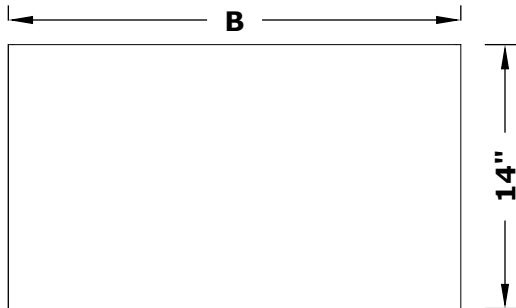

Moderna Rectangular Planter - Corten Steel

ISOMETRIC VIEW

TOP VIEW

RIGHT SIDE VIEW

FRONT SIDE VIEW

SKU	A	B
OPT-PMDR4824	48"	24"
OPT-PMDR6024	60"	24"