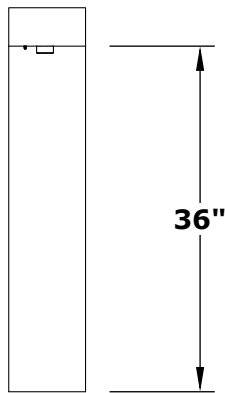

ALTISIMO WALL SCUPPER

ISOMETRIC VIEW

SIDE VIEW

BACK SIDE VIEW

FRONT SIDE VIEW

PART NUMBER	A	B	C	D	GPM
OPT-8ALTWS	8"	8"	40"	12"	12-15
OPT-12ALTWS	12"	8"	40"	12"	12-15
OPT-16ALTWS	16"	6"	40"	13"	12-15

Scupper Material: Copper