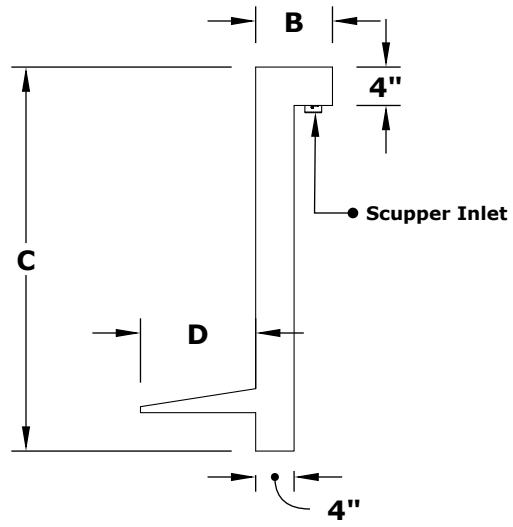

ALTISIMO WALL SCUPPER

ISOMETRIC VIEW

SIDE VIEW

BACK SIDE VIEW

FRONT SIDE VIEW

PART NUMBER	A	B	C	D	GPM
OPT-8ALTWS	8"	8"	40"	12"	12-15
OPT-12ALTWS	12"	8"	40"	12"	12-15
OPT-16ALTWS	16"	6"	40"	13"	12-15

Scupper Material: Copper