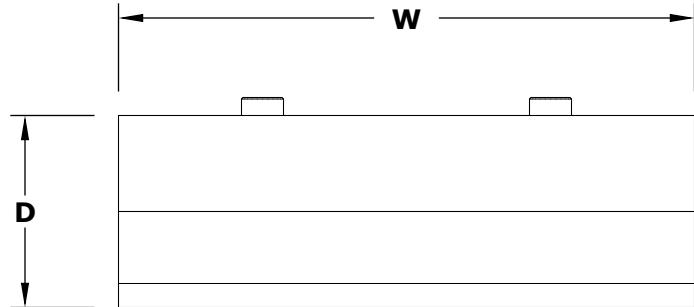

SMOOTH FLOW STYLE SCUPPER

STAINLESS STEEL / COPPER

ISOMETRIC VIEW

TOP VIEW

RIGHT SIDE VIEW

FRONT SIDE VIEW

PART NUMBER	W	H	D	Inlets
OPT-SFS8	8"	4"	8"	1 Inlet
OPT-SFS12	12"	4"	8"	1 Inlet
OPT-SFS24	24"	4"	8"	2 Inlets
OPT-SFS36	36"	4"	8"	3 Inlets
OPT-SFS48	48"	4"	8"	3 Inlets

Scupper Material: 316 Stainless Steel / Copper

Drawn By	Murguia M.
Date Created	January 13, 2022

Proprietary & Confidential: The information contained in this drawing is the sole property of The Outdoor Plus. Any reproduction or as a whole without written permission of The Outdoor Plus is prohibited.