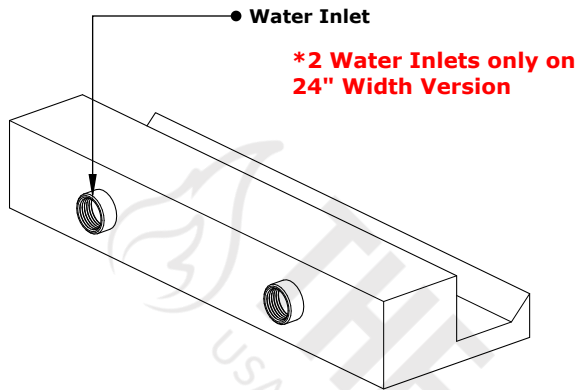

SMOOTH FLOW STYLE SCUPPER

STAINLESS STEEL / COPPER

ISOMETRIC VIEW

TOP VIEW

RIGHT SIDE VIEW

FRONT SIDE VIEW

PART NUMBER	W	H	D	Inlets
OPT-SFS8	8"	4"	8"	1 Inlet
OPT-SFS12	12"	4"	8"	1 Inlet
OPT-SFS24	24"	4"	8"	2 Inlets
OPT-SFS36	36"	4"	8"	3 Inlets
OPT-SFS48	48"	4"	8"	3 Inlets

Scupper Material: 316 Stainless Steel / Copper

Drawn By	Murguia M.
Date Created	January 13, 2022

Proprietary & Confidential: The information contained in this drawing is the sole property of The Outdoor Plus. Any reproduction or as a whole without written permission of The Outdoor Plus is prohibited.