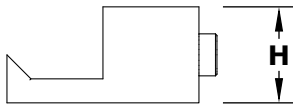

SMOOTH FLOW STYLE SCUPPER

STAINLESS STEEL / COPPER

ISOMETRIC VIEW

TOP VIEW

RIGHT SIDE VIEW

FRONT SIDE VIEW

PART NUMBER	W	H	D	Inlets
OPT-SFS8	8"	4"	8"	1 Inlet
OPT-SFS12	12"	4"	8"	1 Inlet
OPT-SFS24	24"	4"	8"	2 Inlets
OPT-SFS36	36"	4"	8"	3 Inlets
OPT-SFS48	48"	4"	8"	3 Inlets