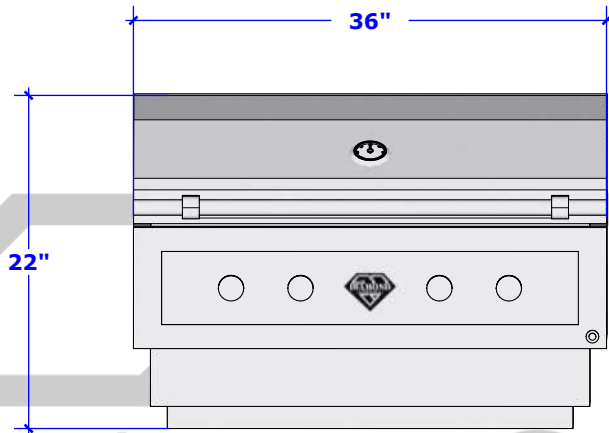

Diamond Grills Collection Specs

36" 4-Burner Grill

Overall Dimension

Cut Out Dimensions Back Side

Cut Out Dimension Right Side

Grill Specs	Approximately 645 Sq. Inches
-------------	------------------------------

Diamond Grills Collection

2-Burner Side Burner

Overall Dimension

DIAMOND
GRILLS

Cut Out Dimensions Back Side

Cut Out Dimension Right Side

Diamond Grills Collection Island Cutout for 36" Grill

Overall Dimension

Cut Out Dimensions Top Side

Cut Out Dimension Front Side

Diamond Grills Collection Island Cutout Side Burner

Overall Dimension

Cut Out Dimensions Top Side

Cut Out Dimension Front Side