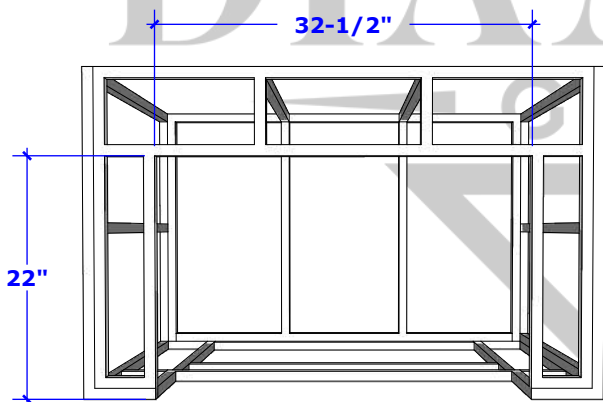

Diamond Grills Collection Specs

36" 4-Burner Grill

Overall Dimension

Cut Out Dimensions Back Side

Cut Out Dimension Right Side

Grill Specs	Approximately 645 Sq. Inches
-------------	------------------------------

Diamond Grills Collection

2-Burner Side Burner

Overall Dimension

DIAMOND
GRILLS

Cut Out Dimensions Back Side

Cut Out Dimension Right Side

Diamond Grills Collection Island Cutout for 36" Grill

Overall Dimension

Cut Out Dimensions Top Side

Cut Out Dimension Front Side

Diamond Grills Collection Island Cutout Side Burner

Overall Dimension

Cut Out Dimensions Top Side

Cut Out Dimension Front Side