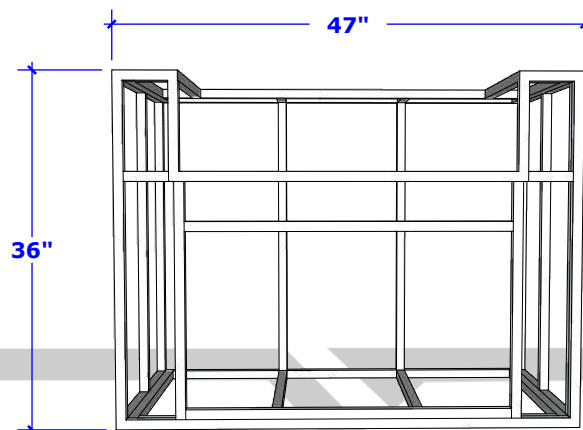

Diamond Grills Collection Specs

36" 4-Burner Grill

Overall Dimension

Cut Out Dimensions Back Side

Cut Out Dimension Right Side

Grill Specs	Approximately 645 Sq. Inches
-------------	------------------------------

Diamond Grills Collection

2-Burner Side Burner

Overall Dimension

DIAMOND
GRILLS

Cut Out Dimensions Back Side

Cut Out Dimension Right Side

Diamond Grills Collection Island Cutout for 36" Grill

Overall Dimension

Cut Out Dimensions Top Side

Cut Out Dimension Front Side

Diamond Grills Collection Island Cutout Side Burner

Overall Dimension

Cut Out Dimensions Top Side

Cut Out Dimension Front Side