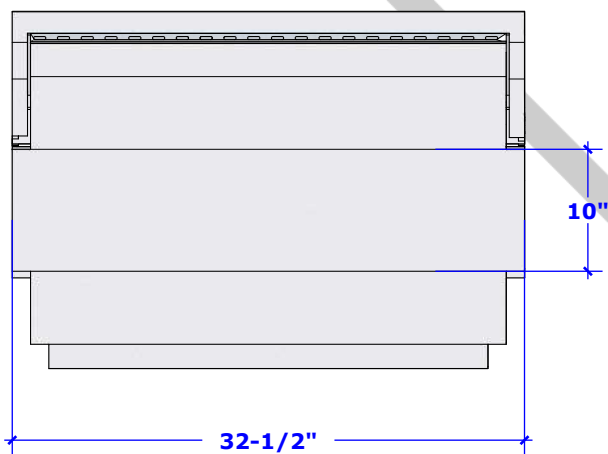

Diamond Grills Collection Specs

36" 4-Burner Grill

Overall Dimension

Cut Out Dimensions Back Side

Cut Out Dimension Right Side

Grill Specs	Approximately 645 Sq. Inches
-------------	------------------------------

Diamond Grills Collection

2-Burner Side Burner

Overall Dimension

DIAMOND
GRILLS

Cut Out Dimensions Back Side

Cut Out Dimension Right Side

Diamond Grills Collection Island Cutout for 36" Grill

Overall Dimension

Cut Out Dimensions Top Side

Cut Out Dimension Front Side

Diamond Grills Collection Island Cutout Side Burner

Overall Dimension

Cut Out Dimensions Top Side

Cut Out Dimension Front Side