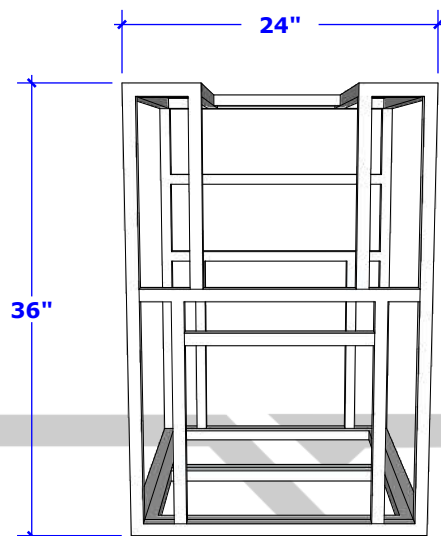

Diamond Grills Collection Specs

36" 4-Burner Grill

Overall Dimension

Cut Out Dimensions Back Side

Cut Out Dimension Right Side

Grill Specs	Approximately 645 Sq. Inches
-------------	------------------------------

Diamond Grills Collection

2-Burner Side Burner

Overall Dimension

DIAMOND
GRILLS

Cut Out Dimensions Back Side

Cut Out Dimension Right Side

Diamond Grills Collection Island Cutout for 36" Grill

Overall Dimension

Cut Out Dimensions Top Side

Cut Out Dimension Front Side

Diamond Grills Collection Island Cutout Side Burner

Overall Dimension

Cut Out Dimensions Top Side

Cut Out Dimension Front Side