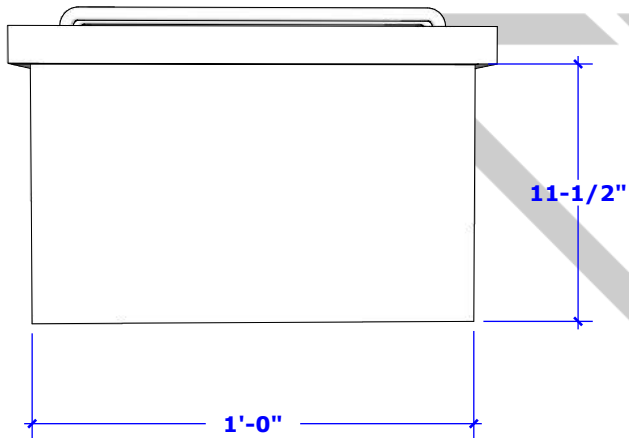

Diamond Grills Collection Specs

36" 4-Burner Grill

Overall Dimension

Cut Out Dimensions Back Side

Cut Out Dimension Right Side

Grill Specs	Approximately 645 Sq. Inches
-------------	------------------------------

Diamond Grills Collection

2-Burner Side Burner

Overall Dimension

DIAMOND
GRILLS

Cut Out Dimensions Back Side

Cut Out Dimension Right Side

Diamond Grills Collection Island Cutout for 36" Grill

Overall Dimension

Cut Out Dimensions Top Side

Cut Out Dimension Front Side

Diamond Grills Collection Island Cutout Side Burner

Overall Dimension

Cut Out Dimensions Top Side

Cut Out Dimension Front Side