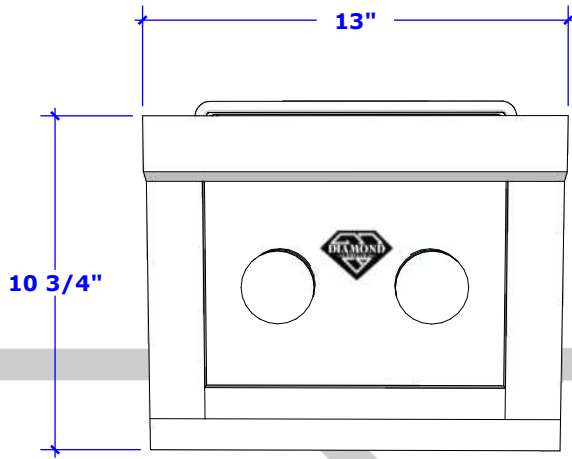

Diamond Grills Collection Specs

36" 4-Burner Grill

Overall Dimension

Cut Out Dimensions Back Side

Cut Out Dimension Right Side

Grill Specs	Approximately 645 Sq. Inches
-------------	------------------------------

Diamond Grills Collection

2-Burner Side Burner

Overall Dimension

DIAMOND
GRILLS

Cut Out Dimensions Back Side

Cut Out Dimension Right Side

Diamond Grills Collection Island Cutout for 36" Grill

Overall Dimension

Cut Out Dimensions Top Side

Cut Out Dimension Front Side

Diamond Grills Collection Island Cutout Side Burner

Overall Dimension

Cut Out Dimensions Top Side

Cut Out Dimension Front Side