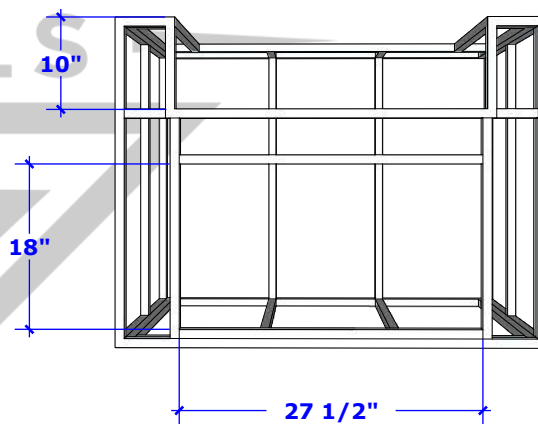

Diamond Grills Collection Specs

36" 4-Burner Grill

Overall Dimension

Cut Out Dimensions Back Side

Cut Out Dimension Right Side

Grill Specs	Approximately 645 Sq. Inches
-------------	------------------------------

Diamond Grills Collection

2-Burner Side Burner

Overall Dimension

DIAMOND
GRILLS

Cut Out Dimensions Back Side

Cut Out Dimension Right Side

Diamond Grills Collection Island Cutout for 36" Grill

Overall Dimension

Cut Out Dimensions Top Side

Cut Out Dimension Front Side

Diamond Grills Collection Island Cutout Side Burner

Overall Dimension

Cut Out Dimensions Top Side

Cut Out Dimension Front Side