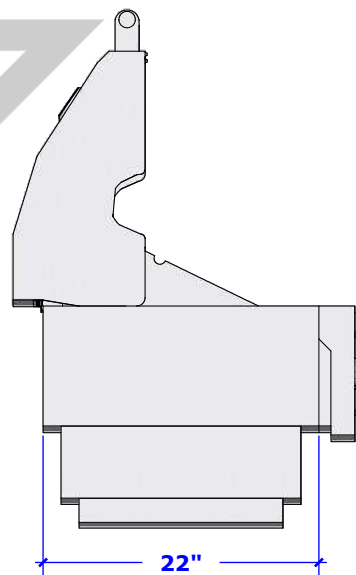

Diamond Grills Collection Specs

36" 4-Burner Grill

Overall Dimension

Cut Out Dimensions Back Side

Cut Out Dimension Right Side

Grill Specs	Approximately 645 Sq. Inches
-------------	------------------------------

Diamond Grills Collection

2-Burner Side Burner

Overall Dimension

DIAMOND
GRILLS

Cut Out Dimensions Back Side

Cut Out Dimension Right Side

Diamond Grills Collection Island Cutout for 36" Grill

Overall Dimension

Cut Out Dimensions Top Side

Cut Out Dimension Front Side

Diamond Grills Collection Island Cutout Side Burner

Overall Dimension

Cut Out Dimensions Top Side

Cut Out Dimension Front Side