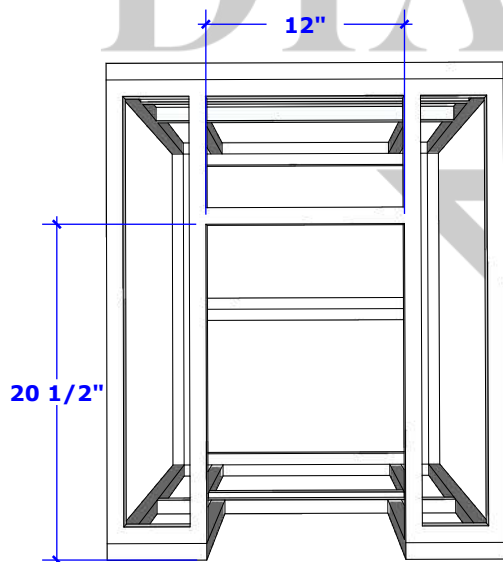

Diamond Grills Collection Specs

36" 4-Burner Grill

Overall Dimension

Cut Out Dimensions Back Side

Cut Out Dimension Right Side

Grill Specs	Approximately 645 Sq. Inches
-------------	------------------------------

Diamond Grills Collection

2-Burner Side Burner

Overall Dimension

DIAMOND
GRILLS

Cut Out Dimensions Back Side

Cut Out Dimension Right Side

Diamond Grills Collection Island Cutout for 36" Grill

Overall Dimension

Cut Out Dimensions Top Side

Cut Out Dimension Front Side

Diamond Grills Collection Island Cutout Side Burner

Overall Dimension

Cut Out Dimensions Top Side

Cut Out Dimension Front Side