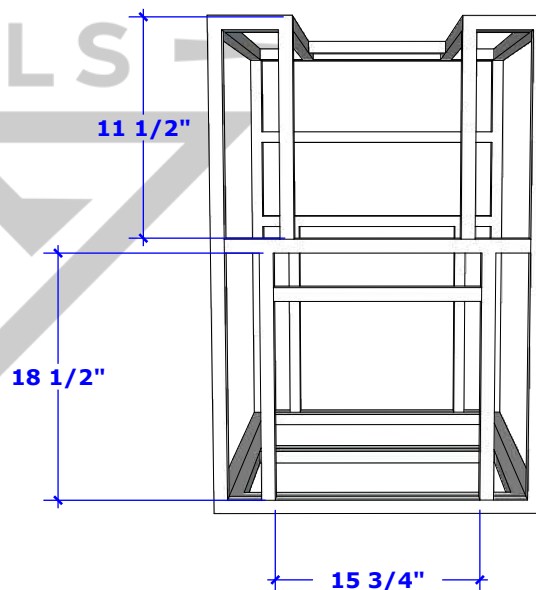

Diamond Grills Collection Specs

36" 4-Burner Grill

Overall Dimension

Cut Out Dimensions Back Side

Cut Out Dimension Right Side

Grill Specs	Approximately 645 Sq. Inches
-------------	------------------------------

Diamond Grills Collection

2-Burner Side Burner

Overall Dimension

DIAMOND
GRILLS

Cut Out Dimensions Back Side

Cut Out Dimension Right Side

Diamond Grills Collection Island Cutout for 36" Grill

Overall Dimension

Cut Out Dimensions Top Side

Cut Out Dimension Front Side

Diamond Grills Collection Island Cutout Side Burner

Overall Dimension

Cut Out Dimensions Top Side

Cut Out Dimension Front Side