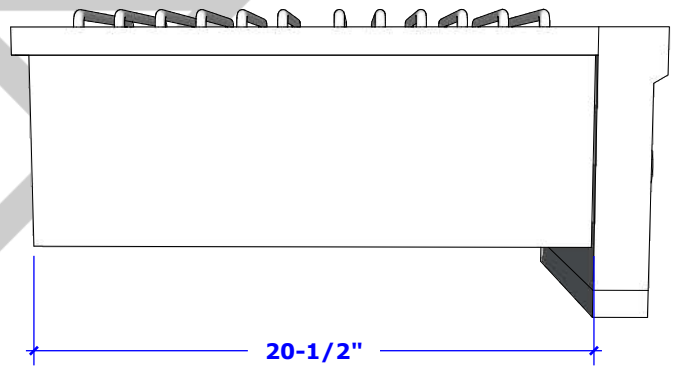

Diamond Grills Collection Specs

36" 4-Burner Grill

Overall Dimension

Cut Out Dimensions Back Side

Cut Out Dimension Right Side

Grill Specs	Approximately 645 Sq. Inches
-------------	------------------------------

Diamond Grills Collection

2-Burner Side Burner

Overall Dimension

DIAMOND
GRILLS

Cut Out Dimensions Back Side

Cut Out Dimension Right Side

Diamond Grills Collection Island Cutout for 36" Grill

Overall Dimension

Cut Out Dimensions Top Side

Cut Out Dimension Front Side

Diamond Grills Collection Island Cutout Side Burner

Overall Dimension

Cut Out Dimensions Top Side

Cut Out Dimension Front Side