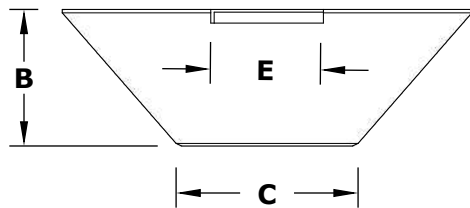

MAYA PLANTER & WATER BOWL

GFRC CONCRETE

ISOMETRIC VIEW

TOP VIEW

RIGHT SIDE VIEW

SECTION CUT

FRONT SIDE VIEW

SKU	A	B	C	D	E	F	GPM
OPT-24SPW	24"	10.5	13"	2.5"	8"	3"	7-10
OPT-30SPW	30"	10.5"	13"	3"	8"	3"	7-10
OPT-36SPW	36"	12"	20"	3"	10"	4"	7-10