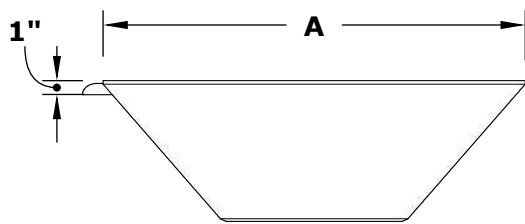

MAYA PLANTER & WATER BOWL

GFRC CONCRETE

ISOMETRIC VIEW

TOP VIEW

RIGHT SIDE VIEW

SECTION CUT

FRONT SIDE VIEW

SKU	A	B	C	D	E	F	GPM
OPT-24SPW	24"	10.5	13"	2.5"	8"	3"	7-10
OPT-30SPW	30"	10.5"	13"	3"	8"	3"	7-10
OPT-36SPW	36"	12"	20"	3"	10"	4"	7-10