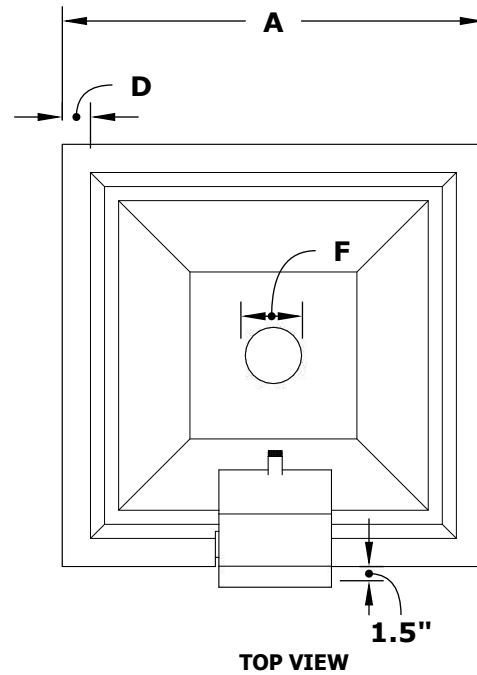

MAYA PLANTER & WATER BOWL

GFRC CONCRETE

ISOMETRIC VIEW

TOP VIEW

RIGHT SIDE VIEW

SECTION CUT

FRONT SIDE VIEW

SKU	A	B	C	D	E	F	GPM
OPT-24SPW	24"	10.5	13"	2.5"	8"	3"	7-10
OPT-30SPW	30"	10.5"	13"	3"	8"	3"	7-10
OPT-36SPW	36"	12"	20"	3"	10"	4"	7-10