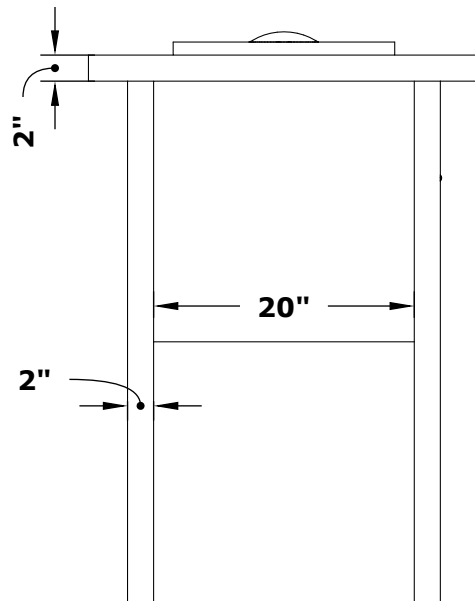

MONTEREY FIRE TABLE- METAL POWDER COAT OPT-MTRPC(XX)

ISOMETRIC VIEW

TOP VIEW

RIGHT SIDE VIEW

FRONT SIDE VIEW

| SKU | A | B | C | D | BTU |
|-------------|-----|-----|-----|-----------------|--------|
| OPT-MTRPC30 | 30" | 17" | 14" | 8" Single Ring | 45,000 |
| OPT-MTRPC36 | 36" | 23" | 20" | 8" Single Ring | 65,000 |
| OPT-MTRPC44 | 44" | 31" | 28" | 12" Single Ring | 65,000 |
| OPT-MTRPC54 | 54" | 41" | 38" | 12" Single Ring | 65,000 |

Fire Bowl Material: Metal Powder Coat
Finish: Smooth Finish
Pan Material: 304 Stainless Steel
Burner Material: 304 Stainless Steel

12V ELECTRONIC IGNITION
ANSI Z21.97-(2017) / CSA 2.41-(2017)

Includes: Pan, Burner, NG or LP orifice, Whistle Free Hose, Black Lava Rock.