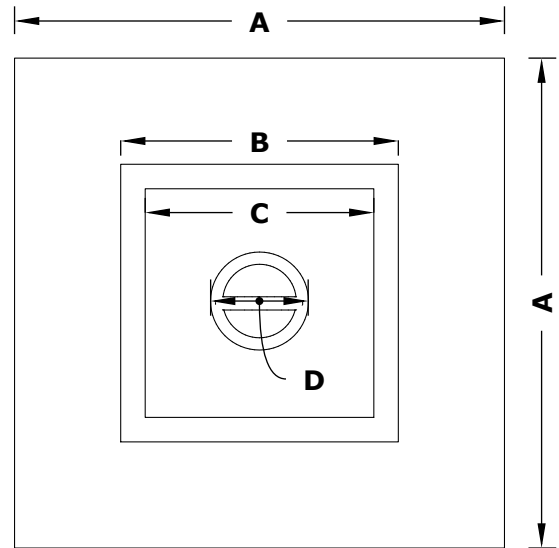

MONTEREY FIRE TABLE- METAL POWDER COAT OPT-MTRPC(XX)

ISOMETRIC VIEW

TOP VIEW

RIGHT SIDE VIEW

FRONT SIDE VIEW

| SKU | A | B | C | D | BTU |
|-------------|-----|-----|-----|-----------------|--------|
| OPT-MTRPC30 | 30" | 17" | 14" | 8" Single Ring | 45,000 |
| OPT-MTRPC36 | 36" | 23" | 20" | 8" Single Ring | 65,000 |
| OPT-MTRPC44 | 44" | 31" | 28" | 12" Single Ring | 65,000 |
| OPT-MTRPC54 | 54" | 41" | 38" | 12" Single Ring | 65,000 |

Fire Bowl Material: Metal Powder Coat
Finish: Smooth Finish
Pan Material: 304 Stainless Steel
Burner Material: 304 Stainless Steel

12V ELECTRONIC IGNITION
ANSI Z21.97-(2017) / CSA 2.41-(2017)

Includes: Pan, Burner, NG or LP orifice, Whistle Free Hose, Black Lava Rock.