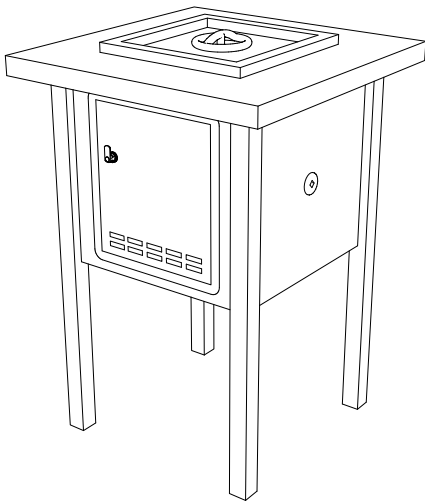

MONTEREY FIRE TABLE- METAL POWDER COAT OPT-MTRPC(XX)

ISOMETRIC VIEW

TOP VIEW

RIGHT SIDE VIEW

FRONT SIDE VIEW

| SKU | A | B | C | D | BTU |
|-------------|-----|-----|-----|-----------------|--------|
| OPT-MTRPC30 | 30" | 17" | 14" | 8" Single Ring | 45,000 |
| OPT-MTRPC36 | 36" | 23" | 20" | 8" Single Ring | 65,000 |
| OPT-MTRPC44 | 44" | 31" | 28" | 12" Single Ring | 65,000 |
| OPT-MTRPC54 | 54" | 41" | 38" | 12" Single Ring | 65,000 |

Fire Bowl Material: Metal Powder Coat
Finish: Smooth Finish
Pan Material: 304 Stainless Steel
Burner Material: 304 Stainless Steel

12V ELECTRONIC IGNITION
ANSI Z21.97-(2017) / CSA 2.41-(2017)

Includes: Pan, Burner, NG or LP orifice, Whistle Free Hose, Black Lava Rock.