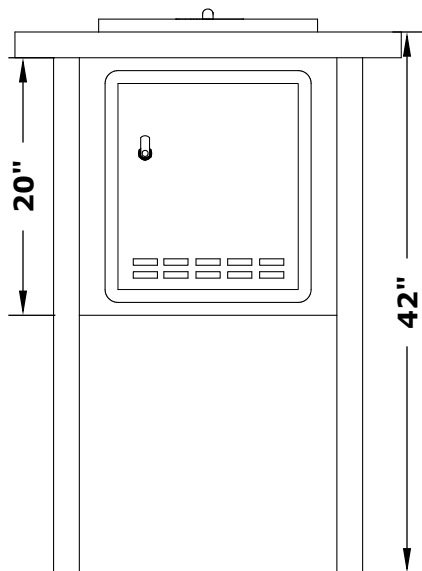

MONTEREY FIRE TABLE- METAL POWDER COAT OPT-MTRPC(XX)

ISOMETRIC VIEW

TOP VIEW

RIGHT SIDE VIEW

FRONT SIDE VIEW

| SKU | A | B | C | D | BTU |
|-------------|-----|-----|-----|-----------------|--------|
| OPT-MTRPC30 | 30" | 17" | 14" | 8" Single Ring | 45,000 |
| OPT-MTRPC36 | 36" | 23" | 20" | 8" Single Ring | 65,000 |
| OPT-MTRPC44 | 44" | 31" | 28" | 12" Single Ring | 65,000 |
| OPT-MTRPC54 | 54" | 41" | 38" | 12" Single Ring | 65,000 |

Fire Bowl Material: Metal Powder Coat
Finish: Smooth Finish
Pan Material: 304 Stainless Steel
Burner Material: 304 Stainless Steel

12V ELECTRONIC IGNITION
ANSI Z21.97-(2017) / CSA 2.41-(2017)

Includes: Pan, Burner, NG or LP orifice, Whistle Free Hose, Black Lava Rock.