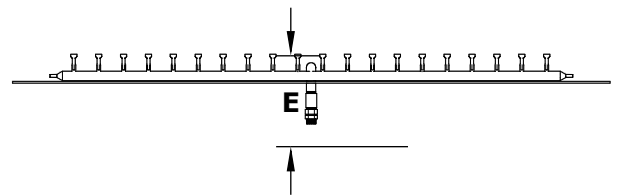

# RECTANGULAR FLAT PAN & BULLET BURNER [FIRE GLOW] COMPLETE PAVER KITS

ISOMETRIC VIEW

RIGHT SIDE VIEW

TOP VIEW

FRONT SIDE VIEW

SKU	A	B	C	D	E	BTU
OPT-BRECTKT1224FG	24"	12"	18"	6"	10"	80,000
OPT- BRECTKT1832FG	32"	18"	24"	8"	10"	100,000
OPT-BRECTKT2436FG	36"	24"	30"	12"	10"	140,000

**Pan Material:** 304 Stainless Steel **Burner Material:** 304 Stainless Steel  
**Ignition Type:** Fire Glow  
**Includes:** Fire Pan, Bullet Burner, Fire Glow Ignition System, Orifice, Fittings, Flex Line, Key Valve, Key, Paver Bracket, Vents, 24" Z-Mounting Brackets