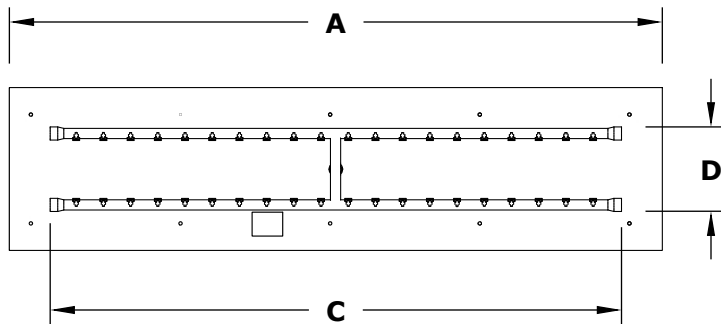

# RECTANGULAR FLAT PAN & BULLET BURNER [FIRE GLOW] COMPLETE PAVER KITS

ISOMETRIC VIEW

RIGHT SIDE VIEW

TOP VIEW

FRONT SIDE VIEW

SKU	A	B	C	D	E	BTU
OPT-BRECTKT1224FG	24"	12"	18"	6"	10"	80,000
OPT- BRECTKT1832FG	32"	18"	24"	8"	10"	100,000
OPT-BRECTKT2436FG	36"	24"	30"	12"	10"	140,000

**Pan Material:** 304 Stainless Steel **Burner Material:** 304 Stainless Steel  
**Ignition Type:** Fire Glow  
**Includes:** Fire Pan, Bullet Burner, Fire Glow Ignition System, Orifice, Fittings, Flex Line, Key Valve, Key, Paver Bracket, Vents, 24" Z-Mounting Brackets