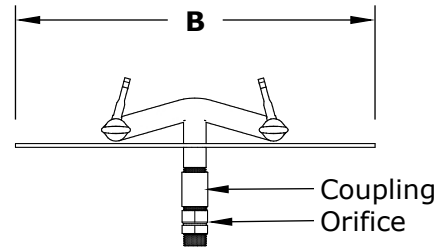

# RECTANGULAR FLAT PAN & BULLET BURNER [FIRE GLOW] COMPLETE PAVER KITS

ISOMETRIC VIEW

RIGHT SIDE VIEW

TOP VIEW

FRONT SIDE VIEW

SKU	A	B	C	D	E	BTU
OPT-BRECTKT1224FG	24"	12"	18"	6"	10"	80,000
OPT- BRECTKT1832FG	32"	18"	24"	8"	10"	100,000
OPT-BRECTKT2436FG	36"	24"	30"	12"	10"	140,000

**Pan Material:** 304 Stainless Steel **Burner Material:** 304 Stainless Steel  
**Ignition Type:** Fire Glow  
**Includes:** Fire Pan, Bullet Burner, Fire Glow Ignition System, Orifice, Fittings, Flex Line, Key Valve, Key, Paver Bracket, Vents, 24" Z-Mounting Brackets