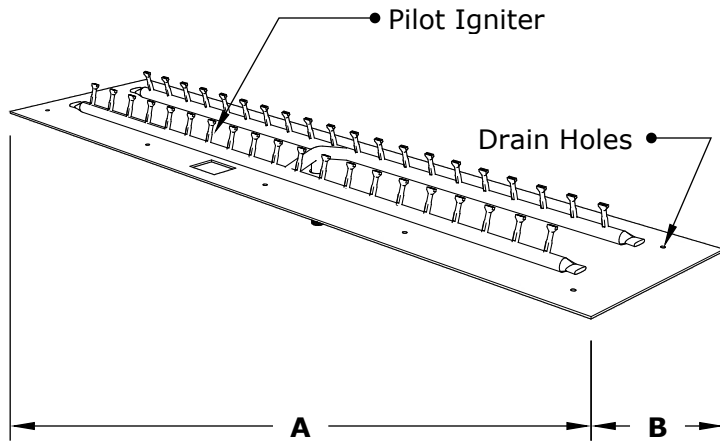

# RECTANGULAR FLAT PAN & BULLET BURNER [FIRE GLOW] COMPLETE PAVER KITS

ISOMETRIC VIEW

RIGHT SIDE VIEW

TOP VIEW

FRONT SIDE VIEW

SKU	A	B	C	D	E	BTU
OPT-BRECTKT1224FG	24"	12"	18"	6"	10"	80,000
OPT- BRECTKT1832FG	32"	18"	24"	8"	10"	100,000
OPT-BRECTKT2436FG	36"	24"	30"	12"	10"	140,000

**Pan Material:** 304 Stainless Steel **Burner Material:** 304 Stainless Steel  
**Ignition Type:** Fire Glow  
**Includes:** Fire Pan, Bullet Burner, Fire Glow Ignition System, Orifice, Fittings, Flex Line, Key Valve, Key, Paver Bracket, Vents, 24" Z-Mounting Brackets