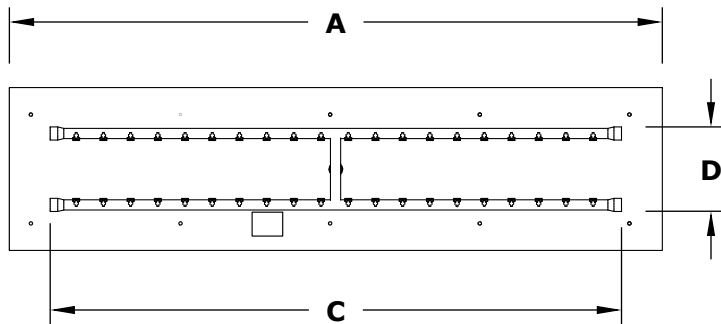

RECTANGULAR FLAT PAN & BULLET BURNER [PLUG & PLAY] COMPLETE PAVER KITS

ISOMETRIC VIEW

RIGHT SIDE VIEW

TOP VIEW

FRONT SIDE VIEW

SKU	A	B	C	D	E	BTU
OPT-BRECTKT1224E110	24"	12"	18"	6"	10"	80,000
OPT- BRECTKT1832E110	32"	18"	24"	8"	10"	100,000
OPT-BRECTKT2436E110	36"	24"	30"	12"	10"	140,000

Pan Material: 304 Stainless Steel
Burner Material: 304 Stainless Steel
Ignition Type: Plug & Play

Includes: Fire Pan, Bullet Burner, Plug & Play Ignition System, Orifice, Fittings, Flex Line, Key Valve, Key, Paver Bracket, Vents, 24" Z-Mounting Brackets