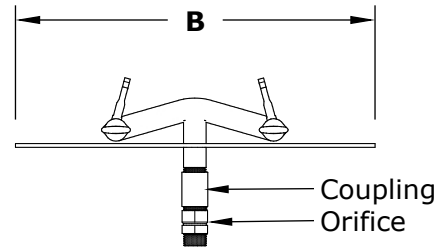

RECTANGULAR FLAT PAN & BULLET BURNER [PLUG & PLAY] COMPLETE PAVER KITS

ISOMETRIC VIEW

RIGHT SIDE VIEW

TOP VIEW

FRONT SIDE VIEW

SKU	A	B	C	D	E	BTU
OPT-BRECTKT1224E110	24"	12"	18"	6"	10"	80,000
OPT- BRECTKT1832E110	32"	18"	24"	8"	10"	100,000
OPT-BRECTKT2436E110	36"	24"	30"	12"	10"	140,000

Pan Material: 304 Stainless Steel
Burner Material: 304 Stainless Steel
Ignition Type: Plug & Play

Includes: Fire Pan, Bullet Burner, Plug & Play Ignition System, Orifice, Fittings, Flex Line, Key Valve, Key, Paver Bracket, Vents, 24" Z-Mounting Brackets