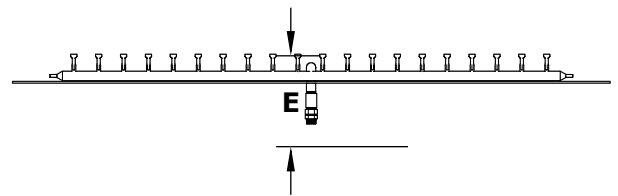

RECTANGULAR FLAT PAN & BULLET BURNER [PLUG & PLAY] COMPLETE PAVER KITS

ISOMETRIC VIEW

RIGHT SIDE VIEW

TOP VIEW

FRONT SIDE VIEW

SKU	A	B	C	D	E	BTU
OPT-BRECTKT1224E110	24"	12"	18"	6"	10"	80,000
OPT- BRECTKT1832E110	32"	18"	24"	8"	10"	100,000
OPT-BRECTKT2436E110	36"	24"	30"	12"	10"	140,000

Pan Material: 304 Stainless Steel
Burner Material: 304 Stainless Steel
Ignition Type: Plug & Play

Includes: Fire Pan, Bullet Burner, Plug & Play Ignition System, Orifice, Fittings, Flex Line, Key Valve, Key, Paver Bracket, Vents, 24" Z-Mounting Brackets