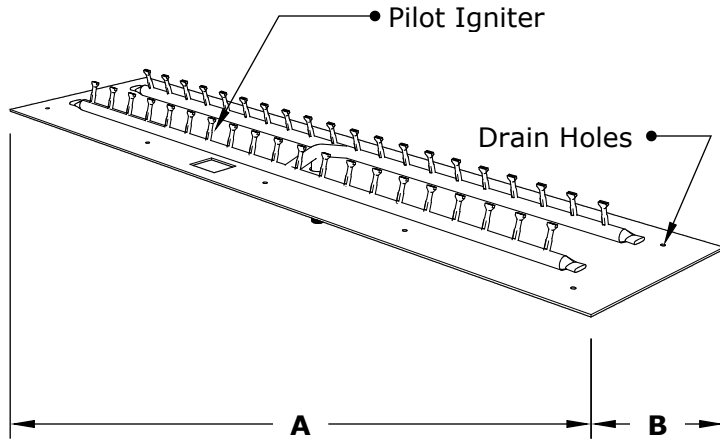

RECTANGULAR FLAT PAN & BULLET BURNER [PLUG & PLAY] COMPLETE PAVER KITS

ISOMETRIC VIEW

RIGHT SIDE VIEW

TOP VIEW

FRONT SIDE VIEW

SKU	A	B	C	D	E	BTU
OPT-BRECTKT1224E110	24"	12"	18"	6"	10"	80,000
OPT- BRECTKT1832E110	32"	18"	24"	8"	10"	100,000
OPT-BRECTKT2436E110	36"	24"	30"	12"	10"	140,000

Pan Material: 304 Stainless Steel
Burner Material: 304 Stainless Steel
Ignition Type: Plug & Play

Includes: Fire Pan, Bullet Burner, Plug & Play Ignition System, Orifice, Fittings, Flex Line, Key Valve, Key, Paver Bracket, Vents, 24" Z-Mounting Brackets