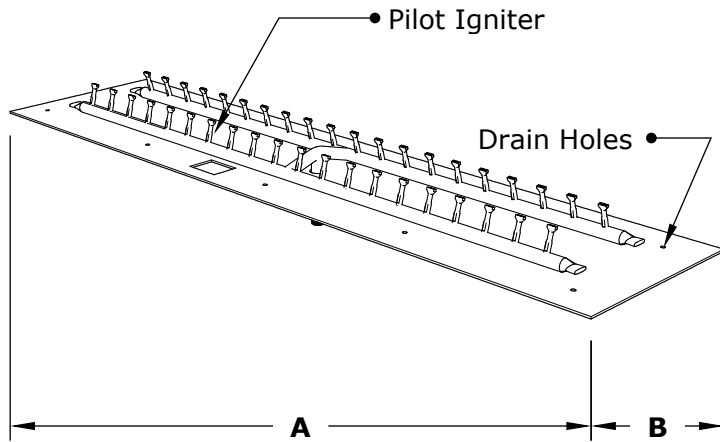

RECTANGULAR FLAT PAN & BULLET BURNER [SPARK GLOW] COMPLETE PAVER KITS

ISOMETRIC VIEW

RIGHT SIDE VIEW

TOP VIEW

FRONT SIDE VIEW

SKU	A	B	C	D	E	BTU
OPT-BRECTKT1224SG	24"	12"	18"	6"	10"	80,000
OPT- BRECTKT1832SG	32"	18"	24"	8"	10"	100,000
OPT-BRECTKT2436SG	36"	24"	30"	12"	10"	140,000

Pan Material: 304 Stainless Steel
Burner Material: 304 Stainless Steel
Ignition Type: Spark Glow

Includes: Fire Pan, Bullet Burner, Spark Glow Ignition System, Orifice, Fittings, Flex Line, Key Valve, Key, Paver Bracket, Vents, 24" Z-Mounting Brackets