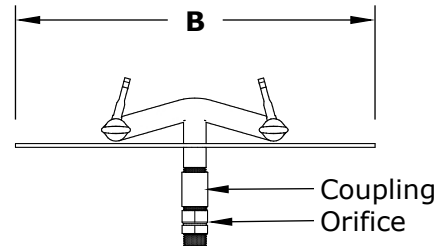

RECTANGULAR FLAT PAN & BULLET BURNER [SPARK GLOW] COMPLETE PAVER KITS

ISOMETRIC VIEW

RIGHT SIDE VIEW

TOP VIEW

FRONT SIDE VIEW

SKU	A	B	C	D	E	BTU
OPT-BRECTKT1224SG	24"	12"	18"	6"	10"	80,000
OPT- BRECTKT1832SG	32"	18"	24"	8"	10"	100,000
OPT-BRECTKT2436SG	36"	24"	30"	12"	10"	140,000

Pan Material: 304 Stainless Steel
Burner Material: 304 Stainless Steel
Ignition Type: Spark Glow

Includes: Fire Pan, Bullet Burner, Spark Glow Ignition System, Orifice, Fittings, Flex Line, Key Valve, Key, Paver Bracket, Vents, 24" Z-Mounting Brackets