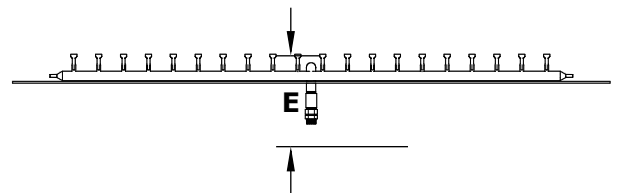

RECTANGULAR FLAT PAN & BULLET BURNER [SPARK GLOW] COMPLETE PAVER KITS

ISOMETRIC VIEW

RIGHT SIDE VIEW

TOP VIEW

FRONT SIDE VIEW

SKU	A	B	C	D	E	BTU
OPT-BRECTKT1224SG	24"	12"	18"	6"	10"	80,000
OPT- BRECTKT1832SG	32"	18"	24"	8"	10"	100,000
OPT-BRECTKT2436SG	36"	24"	30"	12"	10"	140,000

Pan Material: 304 Stainless Steel
Burner Material: 304 Stainless Steel
Ignition Type: Spark Glow

Includes: Fire Pan, Bullet Burner, Spark Glow Ignition System, Orifice, Fittings, Flex Line, Key Valve, Key, Paver Bracket, Vents, 24" Z-Mounting Brackets