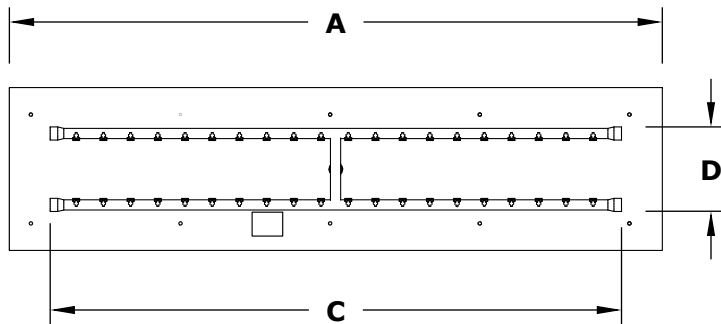

RECTANGULAR FLAT PAN & BULLET BURNER [SPARK GLOW] COMPLETE PAVER KITS

ISOMETRIC VIEW

RIGHT SIDE VIEW

TOP VIEW

FRONT SIDE VIEW

SKU	A	B	C	D	E	BTU
OPT-BRECTKT1224SG	24"	12"	18"	6"	10"	80,000
OPT- BRECTKT1832SG	32"	18"	24"	8"	10"	100,000
OPT-BRECTKT2436SG	36"	24"	30"	12"	10"	140,000

Pan Material: 304 Stainless Steel
Burner Material: 304 Stainless Steel
Ignition Type: Spark Glow

Includes: Fire Pan, Bullet Burner, Spark Glow Ignition System, Orifice, Fittings, Flex Line, Key Valve, Key, Paver Bracket, Vents, 24" Z-Mounting Brackets