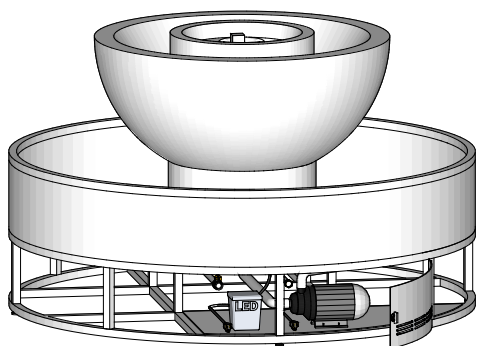

60" Olympian with Sedona-360 Spill Copper

TOP VIEW

FRONT SIDE VIEW

RIGHT SIDE VIEW

SPECIFICATION

PART NUMBER	A	B	C	GPM
OPT-OLYSED60E12V-(xx)-NG	60"	13"	38"	
OPT-OLYSED60E12V-(xx)-LP	60"	13"	38"	

Gas Requirements

Gas Type: Natural Gas or Propane
Gas Inlet: 1/2" NPT Female
Total BTU: 65K - 125K

**All Electronic Units are CSA Certified

What's Included?

Low Voltage Unit:

-Fire Pan, Burner, Gas Orifice, Gas Hose, Key Valve with Key, Low Voltage Electronic Valve, Pilot Ignitor

Standard 2" Depth on all pans

ISOMETRIC VIEW

Drawn By	Mia L.
Date Created	June 6, 2023