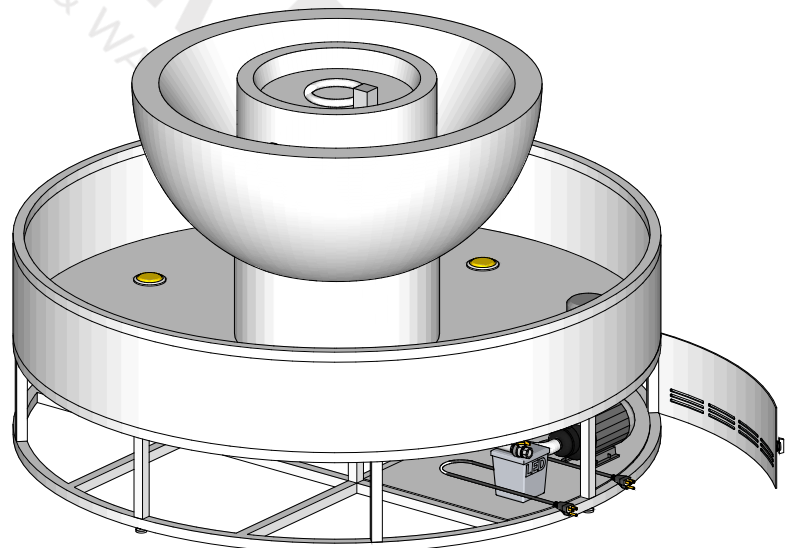

60" Olympian with Sedona-360 Spill Copper

TOP VIEW

FRONT SIDE VIEW

RIGHT SIDE VIEW

SPECIFICATION

PART NUMBER	A	B	C	GPM
OPT-OLYSED60E12V-(xx)-NG	60"	13"	38"	
OPT-OLYSED60E12V-(xx)-LP	60"	13"	38"	

Gas Requirements

Gas Type: Natural Gas or Propane
Gas Inlet: 1/2" NPT Female
Total BTU: 65K - 125K

**All Electronic Units are CSA Certified

What's Included?

Low Voltage Unit:

-Fire Pan, Burner, Gas Orifice, Gas Hose, Key Valve with Key, Low Voltage Electronic Valve, Pilot Ignitor

Standard 2" Depth on all pans

ISOMETRIC VIEW

Drawn By	Mia L.
Date Created	June 6, 2023