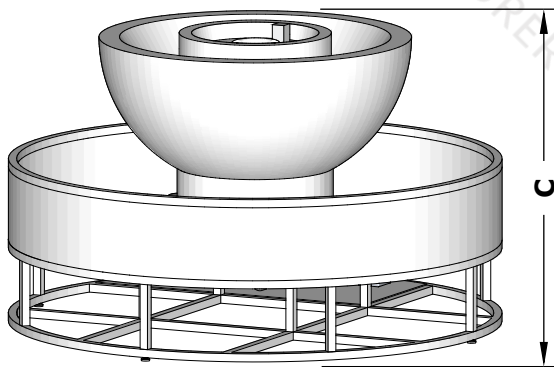

60" Olympian with Sedona-360 Spill Copper

TOP VIEW

FRONT SIDE VIEW

RIGHT SIDE VIEW

SPECIFICATION

PART NUMBER	A	B	C	GPM
OPT-OLYSED60E12V-(xx)-NG	60"	13"	38"	
OPT-OLYSED60E12V-(xx)-LP	60"	13"	38"	

Gas Requirements

Gas Type: Natural Gas or Propane
Gas Inlet: 1/2" NPT Female
Total BTU: 65K - 125K

**All Electronic Units are CSA Certified

What's Included?

Low Voltage Unit:

-Fire Pan, Burner, Gas Orifice, Gas Hose, Key Valve with Key, Low Voltage Electronic Valve, Pilot Ignitor

Standard 2" Depth on all pans

ISOMETRIC VIEW

Drawn By	Mia L.
Date Created	June 6, 2023