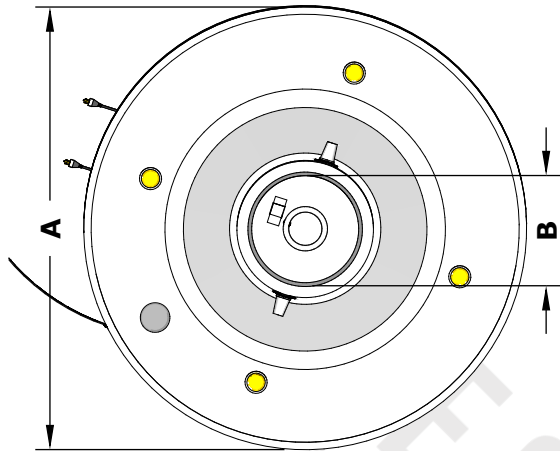

60" Olympian with Sedona-360 Spill Copper

TOP VIEW

FRONT SIDE VIEW

RIGHT SIDE VIEW

SPECIFICATION

PART NUMBER	A	B	C	GPM
OPT-OLYSED60E12V-(xx)-NG	60"	13"	38"	
OPT-OLYSED60E12V-(xx)-LP	60"	13"	38"	

Gas Requirements

Gas Type: Natural Gas or Propane
Gas Inlet: 1/2" NPT Female
Total BTU: 65K - 125K

**All Electronic Units are CSA Certified

What's Included?

Low Voltage Unit:

-Fire Pan, Burner, Gas Orifice, Gas Hose, Key Valve with Key, Low Voltage Electronic Valve, Pilot Ignitor

Standard 2" Depth on all pans

ISOMETRIC VIEW

Drawn By	Mia L.
Date Created	June 6, 2023