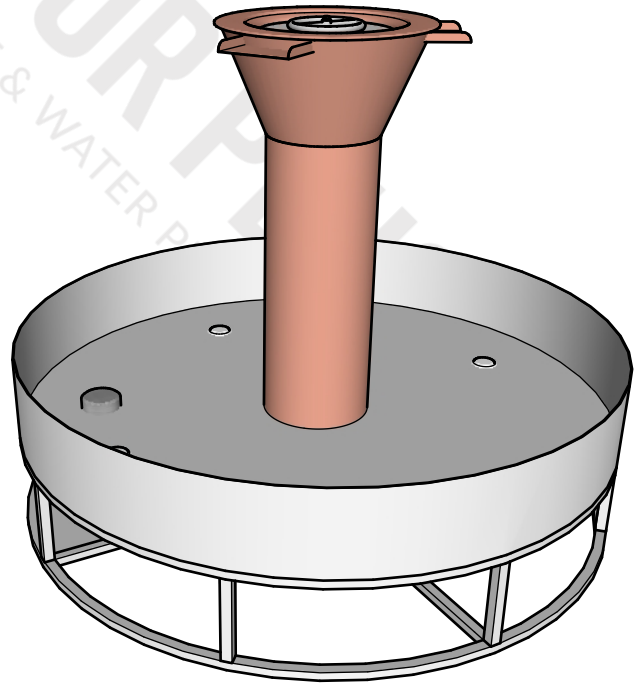

# 72" Olympian with Cazo - 3 Way Spill Copper

**TOP VIEW**

**FRONT SIDE VIEW**

Door with Latch ●

**RIGHT SIDE VIEW**

## SPECIFICATION

PART NUMBER	A	B	C	GPM
OPT-OLY723WE-LP	72"	8"	58"	45-60
OPT-OLY723WE-NG	72"	8"	58"	45-60

## Gas Requirements

**Gas Type:** Natural Gas or Propane  
**Gas Inlet:** 1/2" NPT Female  
**Total BTU:** 65K - 125K

\*\*All Electronic Units are CSA Certified

### Low Voltage Unit:

-Fire Pan, Burner, Gas Orifice, Gas Hose, Key Valve with Key, Low Voltage Electronic Valve, Pilot Ignitor

Standard 2" Depth on all pans

**ISOMETRIC VIEW**

Drawn By	Mia L.
Date Created	June 6, 2023