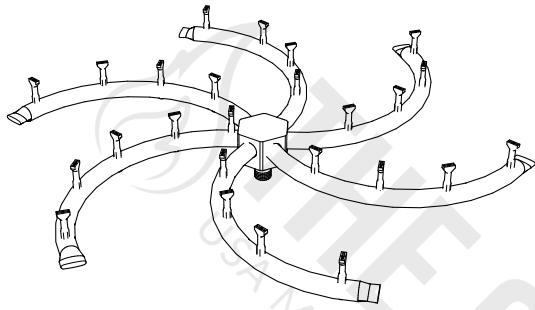

TRIPLE 'S' STAINLESS STEEL BULLET BURNER

ISOMETRIC VIEW

TOP VIEW

RIGHT SIDE VIEW

FRONT SIDE VIEW

SKU	A	B	BTU
OPT-B8B	8"	0.5"	50,000
OPT-B12B	12"	0.5"	75,000
OPT-B18B	18"	0.5"	110,000
OPT-B24B	24"	0.5"	145,000
OPT-B30B	30"	0.75"	180,000
OPT-B36B	36"	0.75"	220,000
OPT-B48B	48"	0.75"	385,000

Burner Material:
304 Stainless Steel / High Quality Brass

Drawn By	Vargas C.
Date Created	06/13/2023

Proprietary & Confidential: The information contained in this drawing is the sole property of **The Outdoor Plus**. Any reproduction or as a whole without written permission of **The Outdoor Plus** is prohibited.