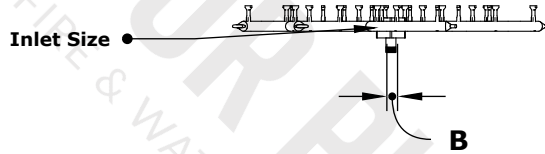

TRIPLE 'S' STAINLESS STEEL BULLET BURNER

ISOMETRIC VIEW

TOP VIEW

RIGHT SIDE VIEW

FRONT SIDE VIEW

SKU	A	B	BTU
OPT-B8B	8"	0.5"	50,000
OPT-B12B	12"	0.5"	75,000
OPT-B18B	18"	0.5"	110,000
OPT-B24B	24"	0.5"	145,000
OPT-B30B	30"	0.75"	180,000
OPT-B36B	36"	0.75"	220,000
OPT-B48B	48"	0.75"	385,000