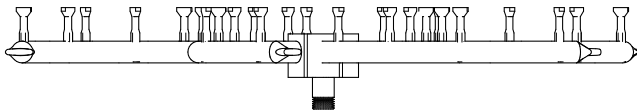

TRIPLE 'S' STAINLESS STEEL BULLET BURNER

ISOMETRIC VIEW

TOP VIEW

RIGHT SIDE VIEW

FRONT SIDE VIEW

SKU	A	B	BTU
OPT-B8B	8"	0.5"	50,000
OPT-B12B	12"	0.5"	75,000
OPT-B18B	18"	0.5"	110,000
OPT-B24B	24"	0.5"	145,000
OPT-B30B	30"	0.75"	180,000
OPT-B36B	36"	0.75"	220,000
OPT-B48B	48"	0.75"	385,000