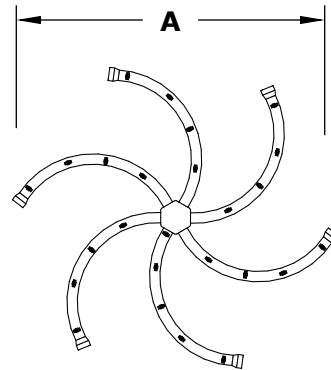

TRIPLE 'S' STAINLESS STEEL BULLET BURNER

ISOMETRIC VIEW

TOP VIEW

RIGHT SIDE VIEW

FRONT SIDE VIEW

SKU	A	B	BTU
OPT-B8B	8"	0.5"	50,000
OPT-B12B	12"	0.5"	75,000
OPT-B18B	18"	0.5"	110,000
OPT-B24B	24"	0.5"	145,000
OPT-B30B	30"	0.75"	180,000
OPT-B36B	36"	0.75"	220,000
OPT-B48B	48"	0.75"	385,000