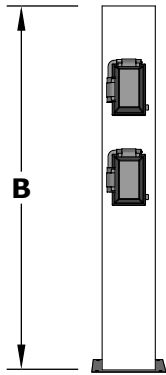

Safety Tower - 2 Options

Metal: Powder Coat / Stainless Steel / Corten Steel / Copper

TOP VIEW

FRONT SIDE VIEW

BOTTOM VIEW

SPECIFICATION

PART NUMBER	A	B	C	D
OPT-SAFETW2	5 1/4"	36"	5 1/4"	7 1/4"

Tower Includes 2 Electronic Accessories of Your Choice: EStop, Remote Control & Wireless receiver, 1-Hour Button Timer, 1-Hour Dial Timer, Weatherproof On/Off Switch, and Bluetooth Switch

ISOMETRIC VIEW

Drawn By	Daniel M
Date Created	September 28, 2023