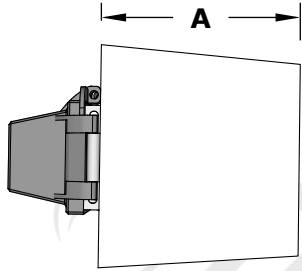

Safety Tower - 2 Options

Metal: Powder Coat / Stainless Steel / Corten Steel / Copper

TOP VIEW

FRONT SIDE VIEW

BOTTOM VIEW

SPECIFICATION

PART NUMBER	A	B	C	D
OPT-SAFETW2	5 1/4"	36"	5 1/4"	7 1/4"

Tower Includes 2 Electronic Accessories of Your Choice: EStop, Remote Control & Wireless receiver, 1-Hour Button Timer, 1-Hour Dial Timer, Weatherproof On/Off Switch, and Bluetooth Switch

ISOMETRIC VIEW

Drawn By	Daniel M
Date Created	September 28, 2023