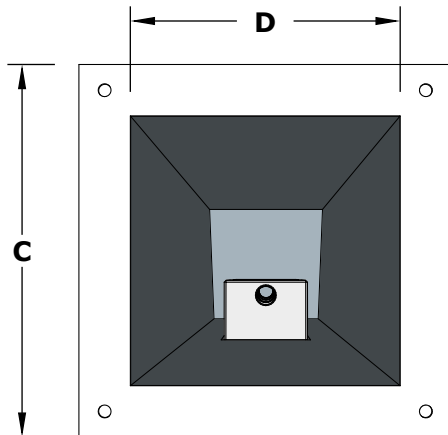

Safety Tower - 2 Options

Metal: Powder Coat / Stainless Steel / Corten Steel / Copper

TOP VIEW

FRONT SIDE VIEW

BOTTOM VIEW

SPECIFICATION

PART NUMBER	A	B	C	D
OPT-SAFETW2	5 1/4"	36"	5 1/4"	7 1/4"

Tower Includes 2 Electronic Accessories of Your Choice: EStop, Remote Control & Wireless receiver, 1-Hour Button Timer, 1-Hour Dial Timer, Weatherproof On/Off Switch, and Bluetooth Switch

ISOMETRIC VIEW

Drawn By	Daniel M
Date Created	September 28, 2023