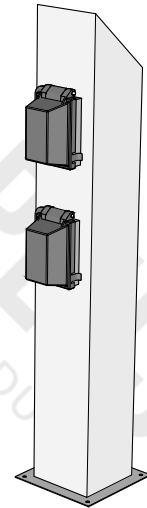

Safety Tower - 2 Options

Metal: Powder Coat / Stainless Steel / Corten Steel / Copper

TOP VIEW

FRONT SIDE VIEW

BOTTOM VIEW

SPECIFICATION

PART NUMBER	A	B	C	D
OPT-SAFETW2	5 1/4"	36"	5 1/4"	7 1/4"

Tower Includes 2 Electronic Accessories of Your Choice: EStop, Remote Control & Wireless receiver, 1-Hour Button Timer, 1-Hour Dial Timer, Weatherproof On/Off Switch, and Bluetooth Switch

ISOMETRIC VIEW

Drawn By	Daniel M
Date Created	September 28, 2023