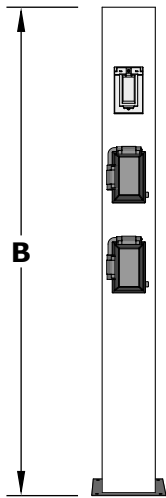

Safety Tower - 3 Options

Metal: Powder Coat / Stainless Steel / Corten Steel / Copper

TOP VIEW

FRONT SIDE VIEW

BOTTOM VIEW

SPECIFICATION

PART NUMBER	A	B	C	D
OPT-SAFETW3	5 1/4"	48"	5 1/4"	7 1/4"

Tower Includes 3 Electronic Accessories of Your Choice: EStop, Remote Control & Wireless receiver, 1-Hour Button Timer, 1-Hour Dial Timer, Weatherproof On/Off Switch, and Bluetooth Switch

ISOMETRIC VIEW

Drawn By	Daniel M
Date Created	September 28, 2023