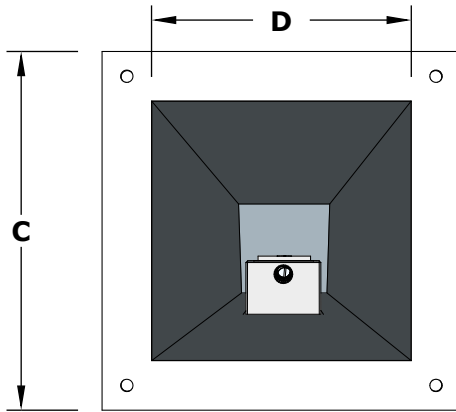

Safety Tower - 3 Options

Metal: Powder Coat / Stainless Steel / Corten Steel / Copper

TOP VIEW

FRONT SIDE VIEW

BOTTOM VIEW

SPECIFICATION

PART NUMBER	A	B	C	D
OPT-SAFETW3	5 1/4"	48"	5 1/4"	7 1/4"

Tower Includes 3 Electronic Accessories of Your Choice: EStop, Remote Control & Wireless receiver, 1-Hour Button Timer, 1-Hour Dial Timer, Weatherproof On/Off Switch, and Bluetooth Switch

ISOMETRIC VIEW

Drawn By	Daniel M
Date Created	September 28, 2023