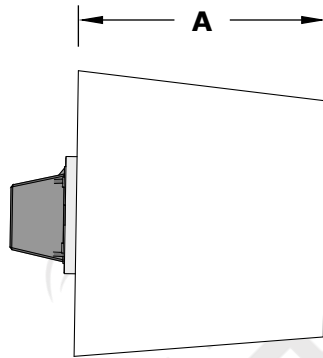

Safety Tower - 3 Options

Metal: Powder Coat / Stainless Steel / Corten Steel / Copper

TOP VIEW

FRONT SIDE VIEW

BOTTOM VIEW

SPECIFICATION

PART NUMBER	A	B	C	D
OPT-SAFETW3	5 1/4"	48"	5 1/4"	7 1/4"

Tower Includes 3 Electronic Accessories of Your Choice: EStop, Remote Control & Wireless receiver, 1-Hour Button Timer, 1-Hour Dial Timer, Weatherproof On/Off Switch, and Bluetooth Switch

ISOMETRIC VIEW

Drawn By	Daniel M
Date Created	September 28, 2023