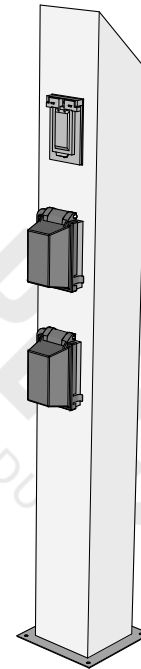

Safety Tower - 3 Options

Metal: Powder Coat / Stainless Steel / Corten Steel / Copper

TOP VIEW

FRONT SIDE VIEW

BOTTOM VIEW

SPECIFICATION

PART NUMBER	A	B	C	D
OPT-SAFETW3	5 1/4"	48"	5 1/4"	7 1/4"

Tower Includes 3 Electronic Accessories of Your Choice: EStop, Remote Control & Wireless receiver, 1-Hour Button Timer, 1-Hour Dial Timer, Weatherproof On/Off Switch, and Bluetooth Switch

ISOMETRIC VIEW

Drawn By	Daniel M
Date Created	September 28, 2023