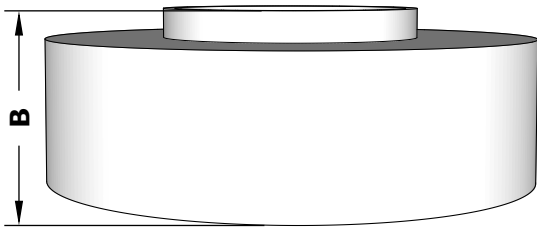

# The Orbit Fire Sculpture

Metal - Powder Coat/ Corten Steel/ Stainless Steel

TOP VIEW

FRONT SIDE VIEW

BOTTOM VIEW

## SPECIFICATION

PART NUMBER	A	B	C
TFL-ORB42	42"	12"	19"