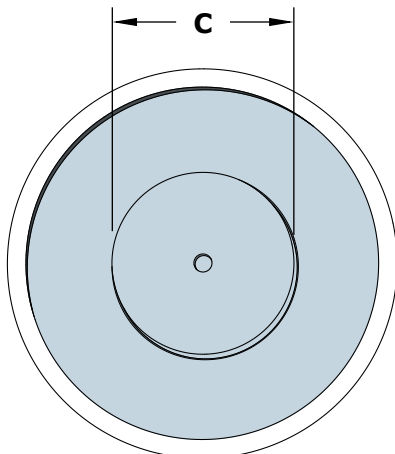

# The Orbit Fire Sculpture

Metal - Powder Coat/ Corten Steel/ Stainless Steel

TOP VIEW

FRONT SIDE VIEW

BOTTOM VIEW

## SPECIFICATION

PART NUMBER	A	B	C
TFL-ORB42	42"	12"	19"