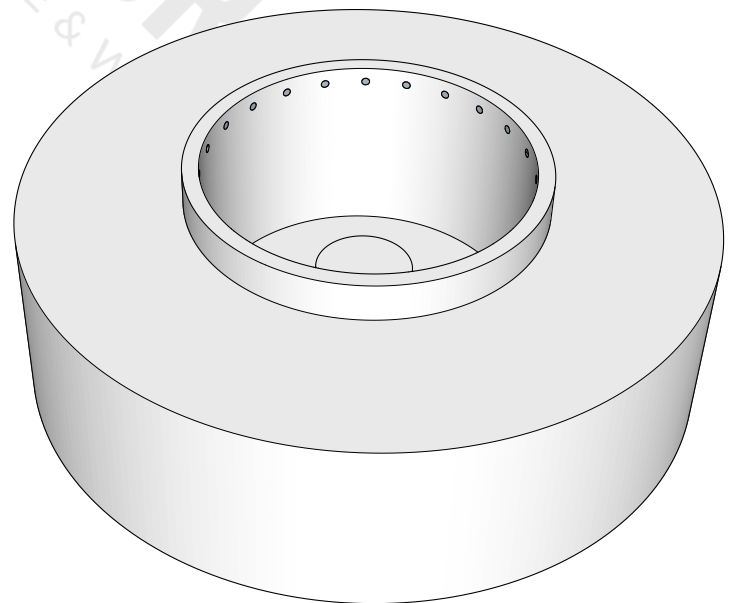

# The Orbit Fire Sculpture

Metal - Powder Coat/ Corten Steel/ Stainless Steel

TOP VIEW

FRONT SIDE VIEW

BOTTOM VIEW

## SPECIFICATION

PART NUMBER	A	B	C
TFL-ORB42	42"	12"	19"

## Wood Burning

ISOMETRIC VIEW

Drawn By	Mia L.
Date Created	July 19, 2023