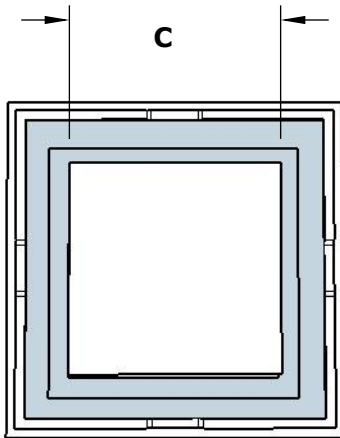

The Solar Fire Sculpture

Metal - Powder Coat/ Corten Steel/ Stainless Steel

TOP VIEW

FRONT SIDE VIEW

BOTTOM VIEW

SPECIFICATION

PART NUMBER	A	B	C
TFL-SLR42	42" x 42"	12"	19"

Wood Burning

ISOMETRIC VIEW

Drawn By	Mia L.
Date Created	July 19, 2023