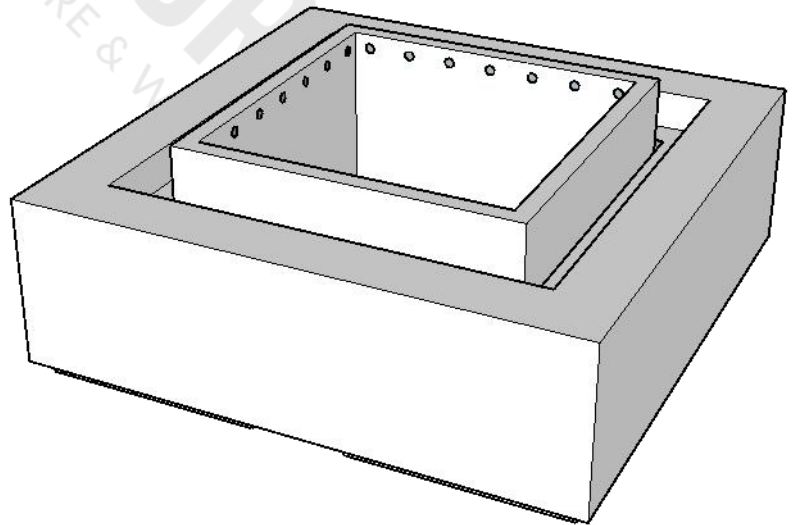

The Solar Fire Sculpture

Metal - Powder Coat/ Corten Steel/ Stainless Steel

TOP VIEW

FRONT SIDE VIEW

BOTTOM VIEW

SPECIFICATION

PART NUMBER	A	B	C
TFL-SLR42	42" x 42"	12"	19"

Wood Burning

ISOMETRIC VIEW

Drawn By	Mia L.
Date Created	July 19, 2023