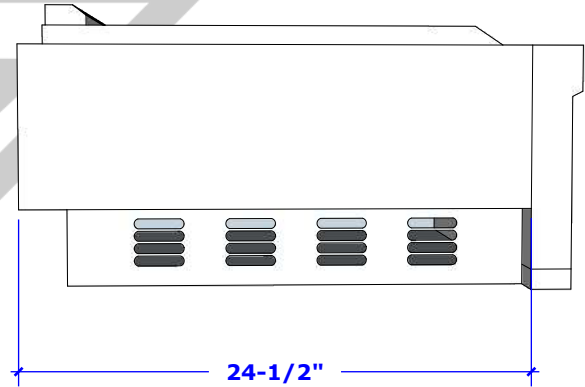

## 2-Burner Griddle

Overall Dimension

DIAMOND  
GRILLS

Cut Out Dimensions Back Side

Cut Out Dimension Right Side