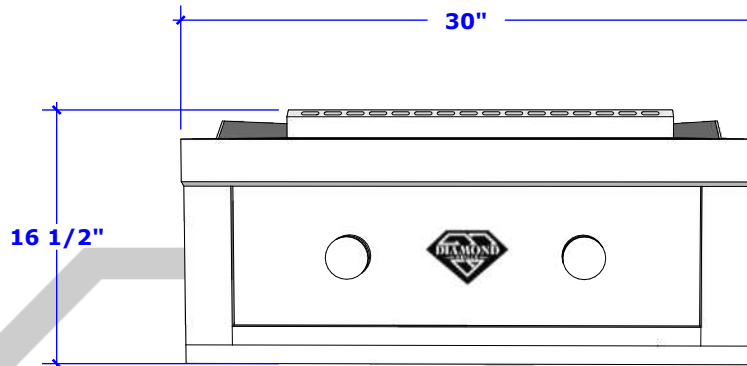

## 2-Burner Griddle

Overall Dimension

DIAMOND  
GRILLS

Cut Out Dimensions Back Side

Cut Out Dimension Right Side