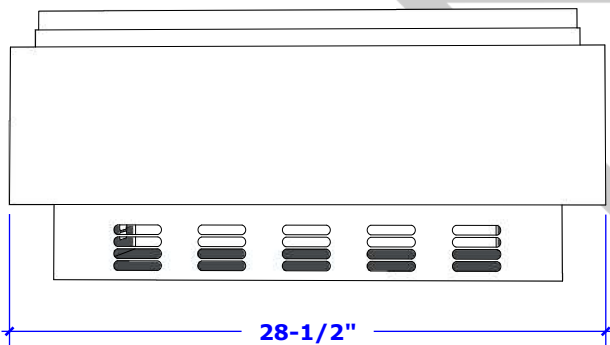

## 2-Burner Griddle

Overall Dimension

DIAMOND  
GRILLS

Cut Out Dimensions Back Side

Cut Out Dimension Right Side