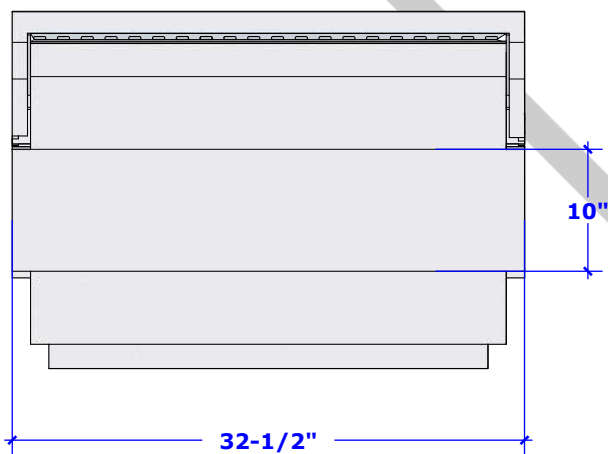

Diamond Grills Collection Specs

36" 4-Burner Grill

Overall Dimension

Cut Out Dimensions Back Side

Cut Out Dimension Right Side

Grill Specs	Approximately 645 Sq. Inches
-------------	------------------------------