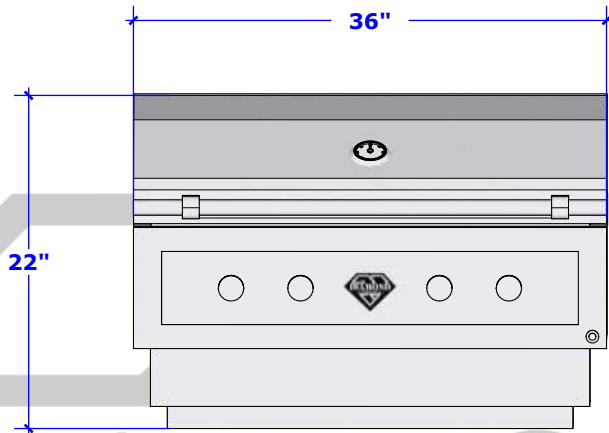

Diamond Grills Collection Specs

36" 4-Burner Grill

Overall Dimension

Cut Out Dimensions Back Side

Cut Out Dimension Right Side

Grill Specs	Approximately 645 Sq. Inches
-------------	------------------------------