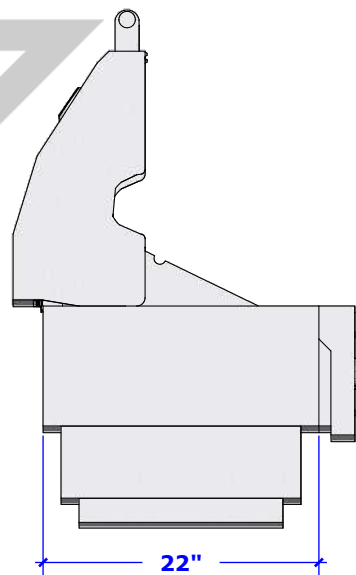

Diamond Grills Collection Specs

36" 4-Burner Grill

Overall Dimension

Cut Out Dimensions Back Side

Cut Out Dimension Right Side

Grill Specs	Approximately 645 Sq. Inches
-------------	------------------------------