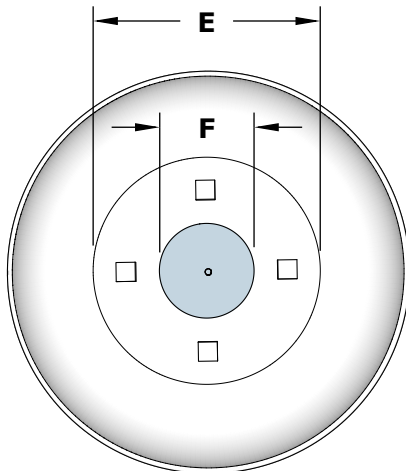

# 48" Sedona Fire Pit

Powder Coat

TOP VIEW

FRONT SIDE VIEW

BOTTOM VIEW

## SPECIFICATION

PART NUMBER	A	B	C	D	E	F
OPT-48RPCFO	48"	44"	18"	16"	24"	10"

**Match Lit Unit Includes:** Pan, Burner, Gas Orifice, Gas Hoses

**12v Ignition Unit Includes:** Pan, Burner, Gas Orifice, Gas Hoses, Low Voltage Electronic Valve, Pilot Igniter.

ISOMETRIC VIEW

Drawn By	Daniel M
Date Created	October 5, 2023