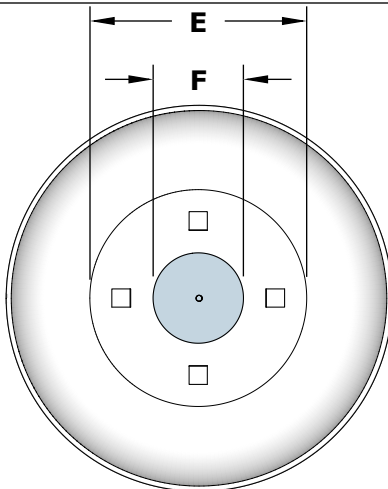

## SPECIFICATION

PART NUMBER	A	B	C	D	E	F
OPT-48RPCFO	48"	44"	18"	16"	24"	10"

**Match Lit Unit Includes:** Pan, Burner, Gas Orifice, Gas Hoses

**12v Ignition Unit Includes:** Pan, Burner, Gas Orifice, Gas Hoses, Low Voltage Electronic Valve, Pilot Igniter.

# 48" Sedona Fire Pit - Electronic Ignition

Powder Coat

**TOP VIEW**

**FRONT SIDE VIEW**

**BOTTOM VIEW**

## SPECIFICATION

PART NUMBER	A	B	C	D	E	F
OPT-48RPCFOE12V	48"	42"	18"	16"	24"	10"

**Match Lit Unit Includes:** Pan, Burner, Gas Orifice, Gas Hoses

**12v Ignition Unit Includes:** Pan, Burner, Gas Orifice, Gas Hoses, Low Voltage Electronic Valve, Pilot Igniter.

**ISOMETRIC VIEW**

<i>Drawn By</i>	Daniel M
<i>Date Created</i>	October 5, 2023