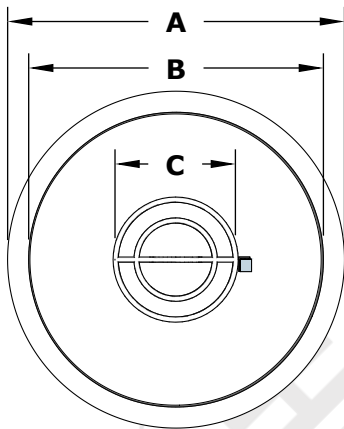

48" Sedona Fire Pit - Electronic Ignition

Powder Coat

TOP VIEW