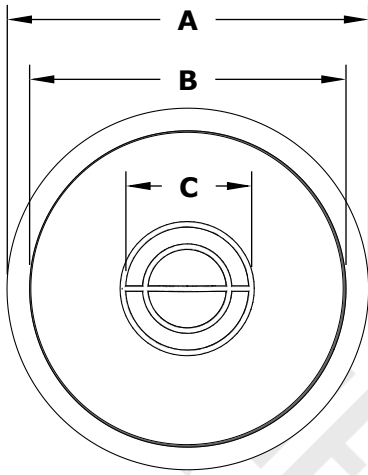

# 48" Sedona Fire Pit

Powder Coat

TOP VIEW

FRONT SIDE VIEW

BOTTOM VIEW

## SPECIFICATION

PART NUMBER	A	B	C	D	E	F
OPT-48RPCFO	48"	44"	18"	16"	24"	10"

**Match Lit Unit Includes:** Pan, Burner, Gas Orifice, Gas Hoses

**12v Ignition Unit Includes:** Pan, Burner, Gas Orifice, Gas Hoses, Low Voltage Electronic Valve, Pilot Igniter.

## SPECIFICATION

PART NUMBER	A	B	C	D	E	F
OPT-48RPCFOE12V	48"	42"	18"	16"	24"	10"

**Match Lit Unit Includes:** Pan, Burner, Gas Orifice, Gas Hoses

**12v Ignition Unit Includes:** Pan, Burner, Gas Orifice, Gas Hoses, Low Voltage Electronic Valve, Pilot Igniter.