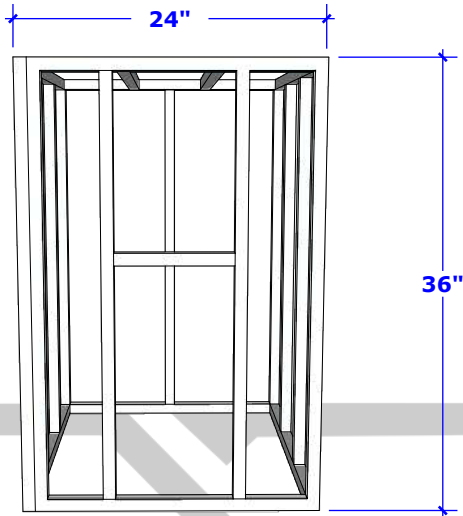

# Signature Collection 1

36" Diamond Series

Overall Dimension

DIAMOND  
GRILLS

Cut Out Dimensions Back Side

Cut Out Dimension Right Side

Grill Specs	Approximately 645 Sq. Inches
-------------	------------------------------

# SIGNATURE COLLECTION KIT 1

48" KD Island

Overall Dimension

Cut Out Dimensions Top Side

Cut Out Dimension Front Side

# Signature Collection 1

24" Island Counter

Overall Dimension

Cut Out Dimensions Top Side

Cut Out Dimension Front Side