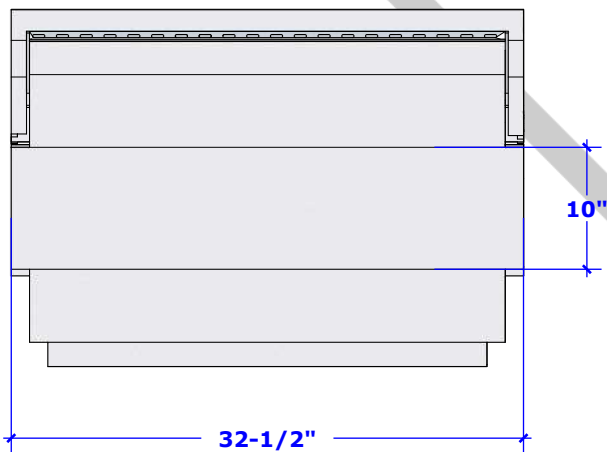

# Signature Collection 1

36" Diamond Series

Overall Dimension

DIAMOND  
GRILLS

Cut Out Dimensions Back Side

Cut Out Dimension Right Side

Grill Specs	Approximately 645 Sq. Inches
-------------	------------------------------

# SIGNATURE COLLECTION KIT 1

48" KD Island

Overall Dimension

Cut Out Dimensions Top Side

Cut Out Dimension Front Side

# Signature Collection 1

24" Island Counter

Overall Dimension

Cut Out Dimensions Top Side

Cut Out Dimension Front Side