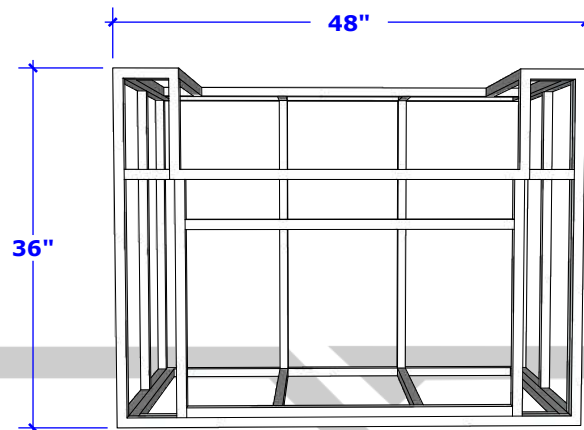

# Signature Collection 1

36" Diamond Series

Overall Dimension

DIAMOND  
GRILLS

Cut Out Dimensions Back Side

Cut Out Dimension Right Side

Grill Specs	Approximately 645 Sq. Inches
-------------	------------------------------

# SIGNATURE COLLECTION KIT 1

48" KD Island

Overall Dimension

Cut Out Dimensions Top Side

Cut Out Dimension Front Side

# Signature Collection 1

24" Island Counter

Overall Dimension

Cut Out Dimensions Top Side

Cut Out Dimension Front Side