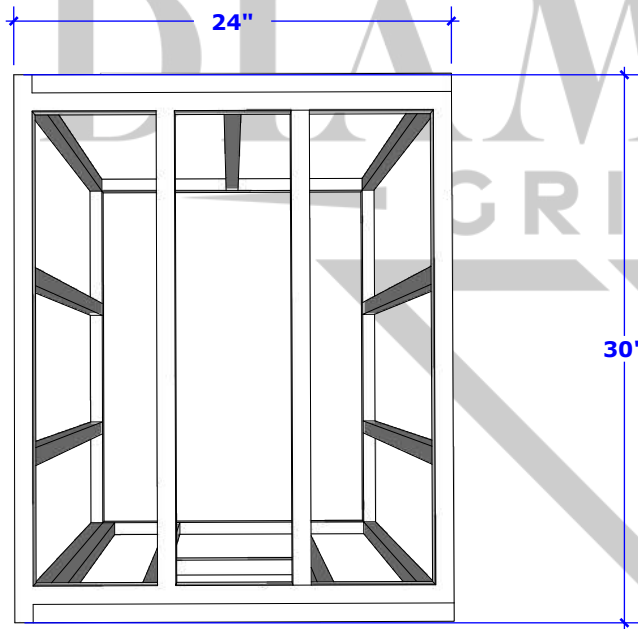

# Signature Collection 1

36" Diamond Series

Overall Dimension

DIAMOND  
GRILLS

Cut Out Dimensions Back Side

Cut Out Dimension Right Side

Grill Specs	Approximately 645 Sq. Inches
-------------	------------------------------

# SIGNATURE COLLECTION KIT 1

48" KD Island

Overall Dimension

Cut Out Dimensions Top Side

Cut Out Dimension Front Side

# Signature Collection 1

24" Island Counter

Overall Dimension

Cut Out Dimensions Top Side

Cut Out Dimension Front Side