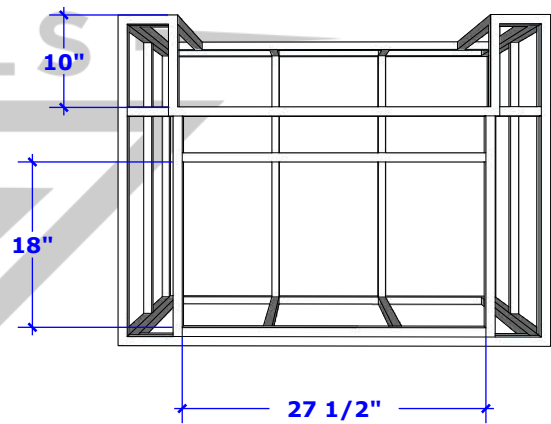

# Signature Collection 1

36" Diamond Series

Overall Dimension

DIAMOND  
GRILLS

Cut Out Dimensions Back Side

Cut Out Dimension Right Side

Grill Specs	Approximately 645 Sq. Inches
-------------	------------------------------

# SIGNATURE COLLECTION KIT 1

48" KD Island

Overall Dimension

Cut Out Dimensions Top Side

Cut Out Dimension Front Side

# Signature Collection 1

24" Island Counter

Overall Dimension

Cut Out Dimensions Top Side

Cut Out Dimension Front Side