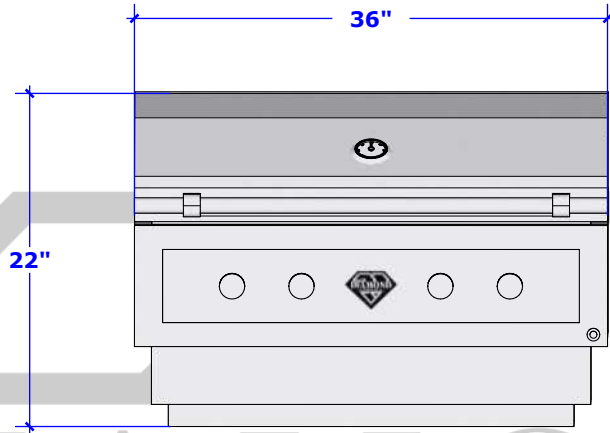

# Signature Collection 1

36" Diamond Series

Overall Dimension

DIAMOND  
GRILLS

Cut Out Dimensions Back Side

Cut Out Dimension Right Side

Grill Specs	Approximately 645 Sq. Inches
-------------	------------------------------

# SIGNATURE COLLECTION KIT 1

48" KD Island

Overall Dimension

Cut Out Dimensions Top Side

Cut Out Dimension Front Side

# Signature Collection 1

24" Island Counter

Overall Dimension

Cut Out Dimensions Top Side

Cut Out Dimension Front Side