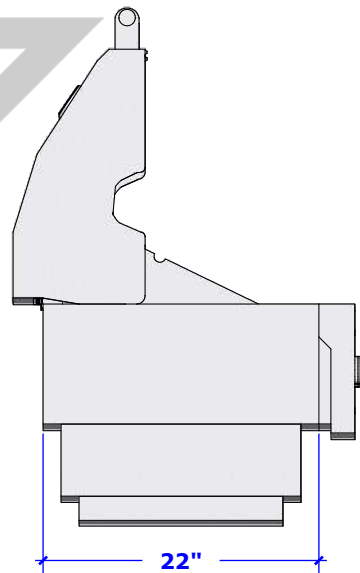

# Signature Collection 1

36" Diamond Series

Overall Dimension

DIAMOND  
GRILLS

Cut Out Dimensions Back Side

Cut Out Dimension Right Side

Grill Specs	Approximately 645 Sq. Inches
-------------	------------------------------

# SIGNATURE COLLECTION KIT 1

48" KD Island

Overall Dimension

Cut Out Dimensions Top Side

Cut Out Dimension Front Side

# Signature Collection 1

24" Island Counter

Overall Dimension

Cut Out Dimensions Top Side

Cut Out Dimension Front Side