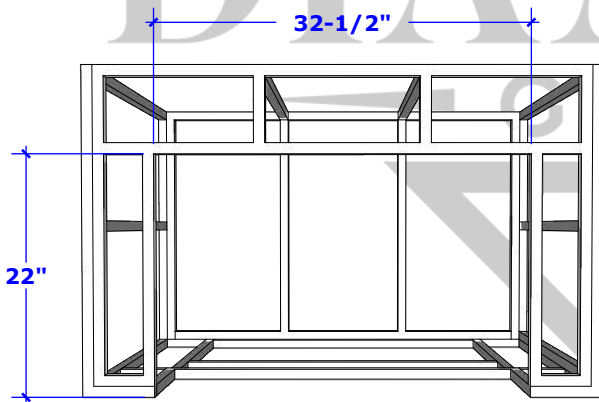

# Signature Collection 1

36" Diamond Series

Overall Dimension

DIAMOND  
GRILLS

Cut Out Dimensions Back Side

Cut Out Dimension Right Side

Grill Specs	Approximately 645 Sq. Inches
-------------	------------------------------

# SIGNATURE COLLECTION KIT 1

48" KD Island

Overall Dimension

Cut Out Dimensions Top Side

Cut Out Dimension Front Side

# Signature Collection 1

24" Island Counter

Overall Dimension

Cut Out Dimensions Top Side

Cut Out Dimension Front Side