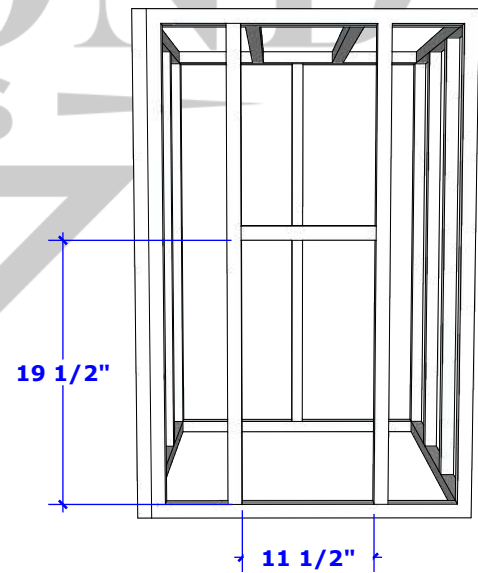

# Signature Collection 1

36" Diamond Series

Overall Dimension

DIAMOND  
GRILLS

Cut Out Dimensions Back Side

Cut Out Dimension Right Side

Grill Specs	Approximately 645 Sq. Inches
-------------	------------------------------

# SIGNATURE COLLECTION KIT 1

48" KD Island

Overall Dimension

Cut Out Dimensions Top Side

Cut Out Dimension Front Side

# Signature Collection 1

24" Island Counter

Overall Dimension

Cut Out Dimensions Top Side

Cut Out Dimension Front Side