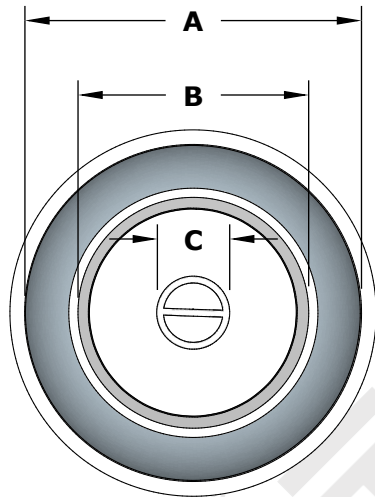

38" Sedona Fire and Water Bowl with Round Legs - 360° Spill

Powder Coat

TOP VIEW

FRONT SIDE VIEW

BOTTOM VIEW

SPECIFICATION

PART NUMBER	A	B	C	D	E	GPM
OPT-38RPCRLF	38"	27"	8"	15½"	8"	40
OPT-38RPCRLFWE12V	38"	27"	8"	15½"	8"	40

Match Lit Unit Includes: Pan, Burner, Gas Orifice, Gas Hoses, Water Pump.
12v Ignition Unit Includes: Pan, Burner, Gas Orifice, Gas Hoses, Low Voltage Electronic Valve, Pilot Igniter, Water Pump.

ISOMETRIC VIEW