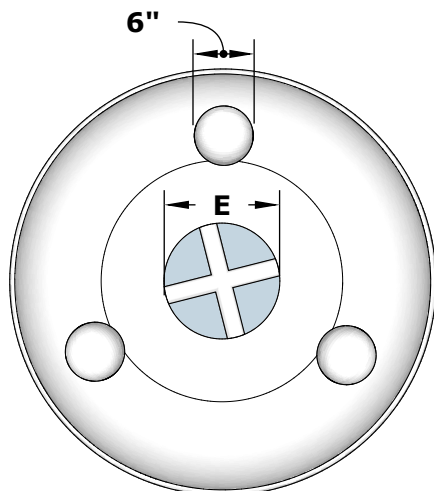

38" Sedona Fire and Water Bowl with Round Legs - 360° Spill

Powder Coat

TOP VIEW

FRONT SIDE VIEW

BOTTOM VIEW

SPECIFICATION

PART NUMBER	A	B	C	D	E	GPM
OPT-38RPCRLF	38"	27"	8"	15½"	8"	40
OPT-38RPCRLFWE12V	38"	27"	8"	15½"	8"	40

Match Lit Unit Includes: Pan, Burner, Gas Orifice, Gas Hoses, Water Pump.
12v Ignition Unit Includes: Pan, Burner, Gas Orifice, Gas Hoses, Low Voltage Electronic Valve, Pilot Igniter, Water Pump.

ISOMETRIC VIEW