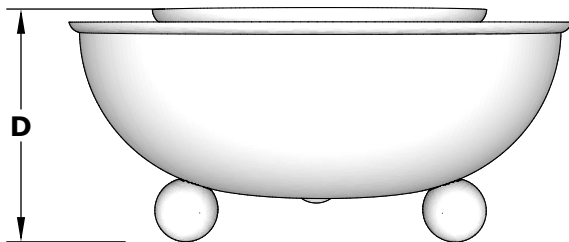

38" Sedona Fire and Water Bowl with Round Legs - 360° Spill

Powder Coat

TOP VIEW

FRONT SIDE VIEW

BOTTOM VIEW

SPECIFICATION

PART NUMBER	A	B	C	D	E	GPM
OPT-38RPCRLF	38"	27"	8"	15½"	8"	40
OPT-38RPCRLFWE12V	38"	27"	8"	15½"	8"	40