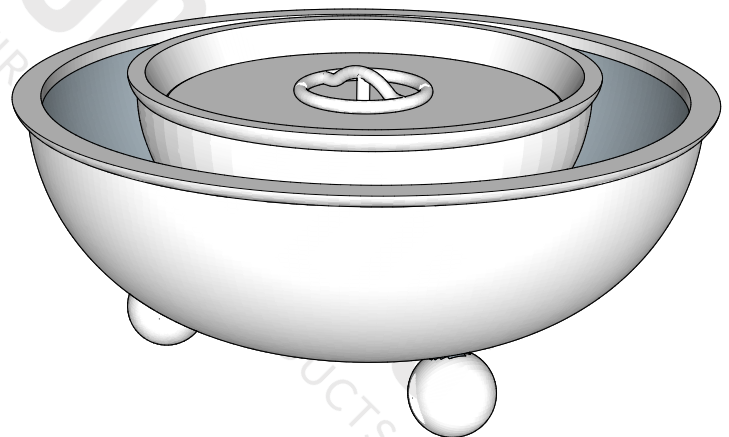

38" Sedona Fire and Water Bowl with Round Legs - 360° Spill

Powder Coat

TOP VIEW

FRONT SIDE VIEW

BOTTOM VIEW

SPECIFICATION

PART NUMBER	A	B	C	D	E	GPM
OPT-38RPCRLF	38"	27"	8"	15½"	8"	40
OPT-38RPCRLFWE12V	38"	27"	8"	15½"	8"	40

Match Lit Unit Includes: Pan, Burner, Gas Orifice, Gas Hoses, Water Pump.
12v Ignition Unit Includes: Pan, Burner, Gas Orifice, Gas Hoses, Low Voltage Electronic Valve, Pilot Igniter, Water Pump.

ISOMETRIC VIEW