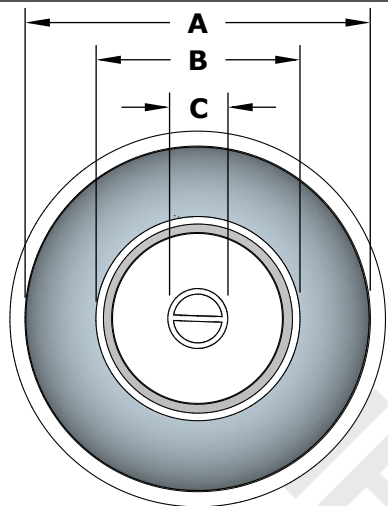

51" Sedona Fire and Water Bowl with Round Legs - 360° Spill

Powder Coat

TOP VIEW

SPECIFICATION

PART NUMBER	A	B	C	D	E	GPM
OPT-51RPCRLF	51"	27"	8"	20"	10"	40
OPT-51RPCRLFWE12V	51"	27"	8"	20"	10"	40

Match Lit Unit Includes: Pan, Burner, Gas Orifice, Gas Hoses, Water Pump.
12v Ignition Unit Includes: Pan, Burner, Gas Orifice, Gas Hoses, Low Voltage Electronic Valve, Pilot Igniter, Water Pump.

FRONT SIDE VIEW

ISOMETRIC VIEW

BOTTOM VIEW

Drawn By	Daniel M
Date Created	March 25, 2024