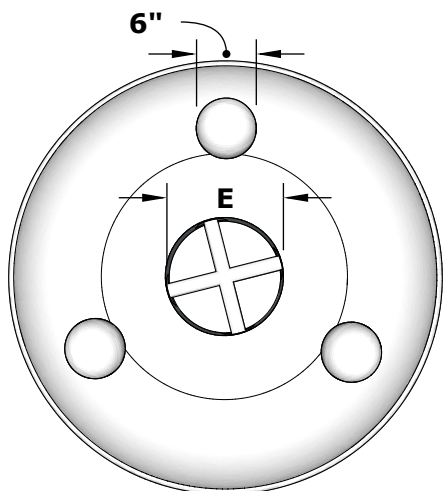

51" Sedona Fire and Water Bowl with Round Legs - 360° Spill

Powder Coat

TOP VIEW

SPECIFICATION

PART NUMBER	A	B	C	D	E	GPM
OPT-51RPCRLF	51"	27"	8"	20"	10"	40
OPT-51RPCRLFWE12V	51"	27"	8"	20"	10"	40

Match Lit Unit Includes: Pan, Burner, Gas Orifice, Gas Hoses, Water Pump.
12v Ignition Unit Includes: Pan, Burner, Gas Orifice, Gas Hoses, Low Voltage Electronic Valve, Pilot Igniter, Water Pump.

FRONT SIDE VIEW

ISOMETRIC VIEW

BOTTOM VIEW

Drawn By	Daniel M
Date Created	March 25, 2024