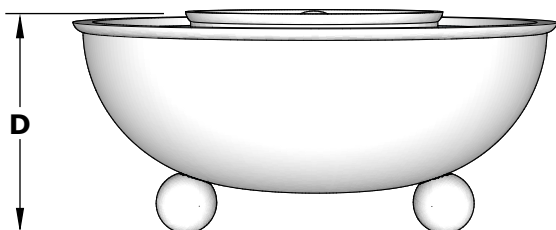

51" Sedona Fire and Water Bowl with Round Legs - 360° Spill

Powder Coat

TOP VIEW

SPECIFICATION

PART NUMBER	A	B	C	D	E	GPM
OPT-51RPCRLF	51"	27"	8"	20"	10"	40
OPT-51RPCRLFWE12V	51"	27"	8"	20"	10"	40

Match Lit Unit Includes: Pan, Burner, Gas Orifice, Gas Hoses, Water Pump.
12v Ignition Unit Includes: Pan, Burner, Gas Orifice, Gas Hoses, Low Voltage Electronic Valve, Pilot Igniter, Water Pump.

FRONT SIDE VIEW

ISOMETRIC VIEW

BOTTOM VIEW

Drawn By	Daniel M
Date Created	March 25, 2024