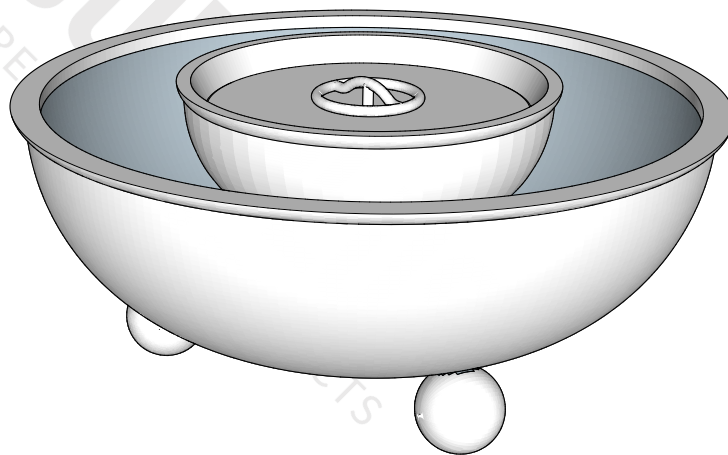

51" Sedona Fire and Water Bowl with Round Legs - 360° Spill

Powder Coat

TOP VIEW

SPECIFICATION

PART NUMBER	A	B	C	D	E	GPM
OPT-51RPCRLF	51"	27"	8"	20"	10"	40
OPT-51RPCRLFWE12V	51"	27"	8"	20"	10"	40

Match Lit Unit Includes: Pan, Burner, Gas Orifice, Gas Hoses, Water Pump.
12v Ignition Unit Includes: Pan, Burner, Gas Orifice, Gas Hoses, Low Voltage Electronic Valve, Pilot Igniter, Water Pump.

FRONT SIDE VIEW

ISOMETRIC VIEW

BOTTOM VIEW

Drawn By	Daniel M
Date Created	March 25, 2024