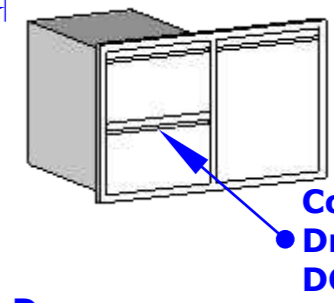

42" 5 Burner Grill
DG-5B42{ LP/NG}

36" 4 Burner Grill
DG-4B36{ LP/NG}

30" Griddle
DG-G30{ LP/NG}

Double Side Burner
DG-DSB{ LP/NG}

Beverage Center
DG-DBC

Diamond Grills

Cutout Dimensions

• Dimensions include space needed for stainless steel trim

Sink
DG-20SINK

Power Burner
DG-20PB

Food Warmer
DG-13FW

Pantry Drawer
DG-11PD

Outdoor Stainless Steel Fridge
DG-32FRG

4.5 Cuft Fridge
DG-R20

Illustration By: Daniel Molina 08/14/23

Proprietary & Confidential: The information contained in this drawing is the sole property of The Outdoor Plus. Any reproduction or as a whole without written permission of The Outdoor Plus is prohibited.