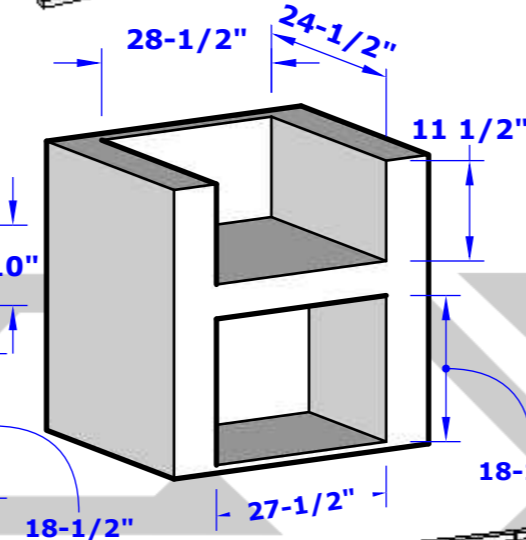

42" 5 Burner Grill
DG-5B42{ LP/NG}

36" 4 Burner Grill
DG-4B36{ LP/NG}

30" Griddle
DG-G30{ LP/NG}

Double Side Burner
DG-DSB{ LP/NG}

Beverage Center
DG-DBC

Diamond Grills

Cutout Dimensions

• Dimensions include space needed for stainless steel trim