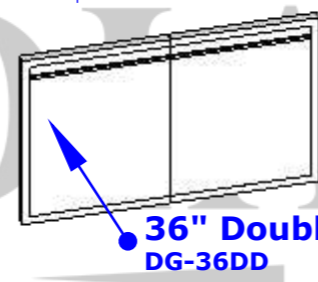

42" 5 Burner Grill
DG-5B42{ LP/NG}

36" 4 Burner Grill
DG-4B36{ LP/NG}

30" Griddle
DG-G30{ LP/NG}

Double Side Burner
DG-DSB{ LP/NG}

Beverage Center
DG-DBC

Diamond Grills

Cutout Dimensions

• Dimensions include space needed for stainless steel trim