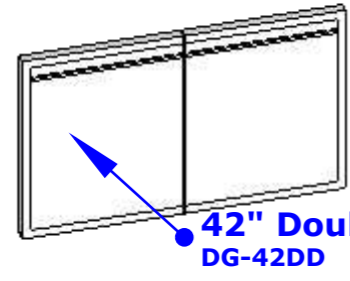

42" 5 Burner Grill
DG-5B42{ LP/NG}

36" 4 Burner Grill
DG-4B36{ LP/NG}

30" Griddle
DG-G30{ LP/NG}

Double Side Burner
DG-DSB{ LP/NG}

Beverage Center
DG-DBC

Diamond Grills

Cutout Dimensions

• Dimensions include space needed for stainless steel trim