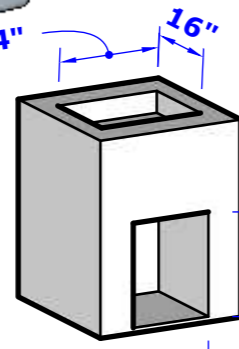

42" 5 Burner Grill
DG-5B42{ LP/NG}

36" 4 Burner Grill
DG-4B36{ LP/NG}

30" Griddle
DG-G30{ LP/NG}

Double Side Burner
DG-DSB{ LP/NG}

Beverage Center
DG-DBC

Diamond Grills

Cutout Dimensions

• Dimensions include space needed for stainless steel trim

Sink
DG-20SINK

Power Burner
DG-20PB

Food Warmer
DG-13FW

Pantry Drawer
DG-11PD

Outdoor Stainless Steel Fridge
DG-32FRG

4.5 Cuft Fridge
DG-R20

Illustration By: Daniel Molina 08/14/23

Proprietary & Confidential: The information contained in this drawing is the sole property of The Outdoor Plus. Any reproduction or as a whole without written permission of The Outdoor Plus is prohibited.