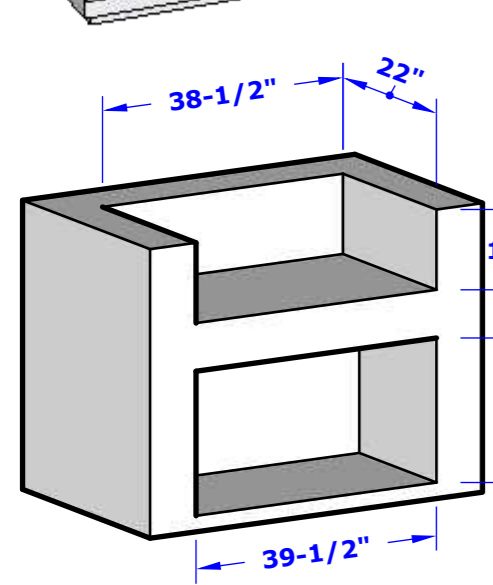

42" 5 Burner Grill
DG-5B42{ LP/NG}

36" 4 Burner Grill
DG-4B36{ LP/NG}

30" Griddle
DG-G30{ LP/NG}

Double Side Burner
DG-DSB{ LP/NG}

Beverage Center
DG-DBC

Diamond Grills

Cutout Dimensions

• Dimensions include space needed for stainless steel trim

Sink
DG-20SINK

Power Burner
DG-20PB

Food Warmer
DG-13FW

Pantry Drawer
DG-11PD

Outdoor Stainless Steel Fridge
DG-32FRG

4.5 Cuft Fridge
DG-R20

Illustration By: Daniel Molina 08/14/23

Proprietary & Confidential: The information contained in this drawing is the sole property of The Outdoor Plus. Any reproduction or as a whole without written permission of The Outdoor Plus is prohibited.