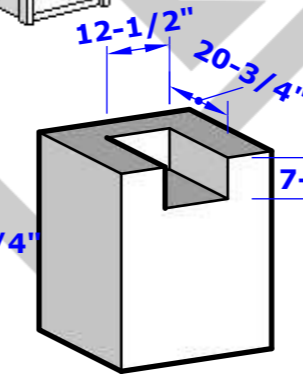

Pantry Drawer
DG-11PD