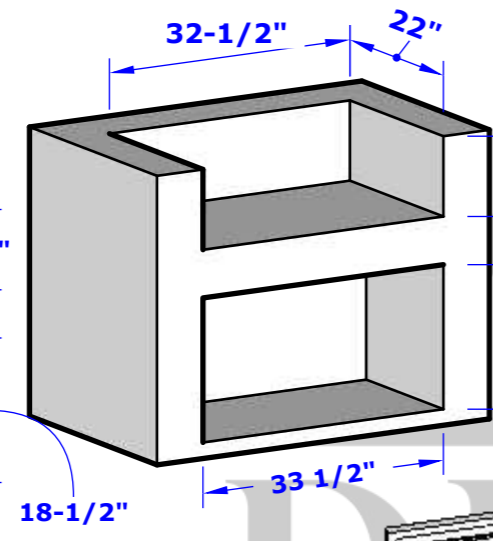

42" 5 Burner Grill
DG-5B42{ LP/NG}

36" 4 Burner Grill
DG-4B36{ LP/NG}

30" Griddle
DG-G30{ LP/NG}

Double Side Burner
DG-DSB{ LP/NG}

Beverage Center
DG-DBC

Diamond Grills

Cutout Dimensions

• Dimensions include space needed for stainless steel trim