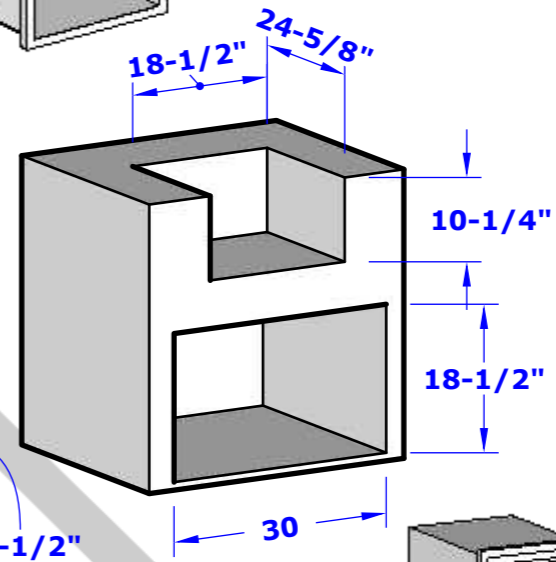

42" 5 Burner Grill
DG-5B42{ LP/NG}

36" 4 Burner Grill
DG-4B36{ LP/NG}

30" Griddle
DG-G30{ LP/NG}

Double Side Burner
DG-DSB{ LP/NG}

Beverage Center
DG-DBC

Diamond Grills

Cutout Dimensions

• Dimensions include space needed for stainless steel trim