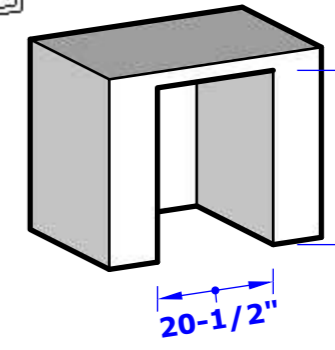

42" 5 Burner Grill
DG-5B42{ LP/NG}

36" 4 Burner Grill
DG-4B36{ LP/NG}

30" Griddle
DG-G30{ LP/NG}

Double Side Burner
DG-DSB{ LP/NG}

Beverage Center
DG-DBC

Diamond Grills

Cutout Dimensions

• Dimensions include space needed for stainless steel trim

Sink
DG-20SINK

Power Burner
DG-20PB

Food Warmer
DG-13FW

Pantry Drawer
DG-11PD

Outdoor Stainless Steel Fridge
DG-32FRG

4.5 Cuft Fridge
DG-R20

Illustration By: Daniel Molina 08/14/23

Proprietary & Confidential: The information contained in this drawing is the sole property of The Outdoor Plus. Any reproduction or as a whole without written permission of The Outdoor Plus is prohibited.