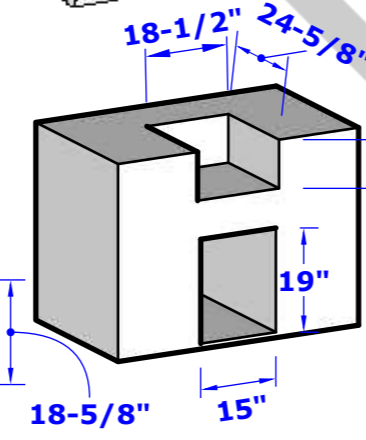

Power Burner
DG-20PB

Pantry Drawer
DG-11PD