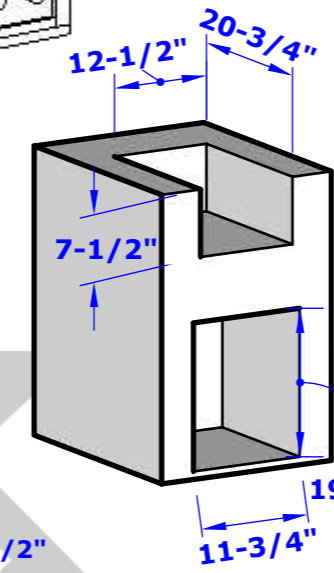

42" 5 Burner Grill
DG-5B42{ LP/NG}

36" 4 Burner Grill
DG-4B36{ LP/NG}

30" Griddle
DG-G30{ LP/NG}

Double Side Burner
DG-DSB{ LP/NG}

Beverage Center
DG-DBC

Diamond Grills

Cutout Dimensions

• Dimensions include space needed for stainless steel trim

Sink
DG-20SINK

Power Burner
DG-20PB

Food Warmer
DG-13FW

Pantry Drawer
DG-11PD

Outdoor Stainless Steel Fridge
DG-32FRG

4.5 Cuft Fridge
DG-R20

Illustration By: Daniel Molina 08/14/23

Proprietary & Confidential: The information contained in this drawing is the sole property of The Outdoor Plus. Any reproduction or as a whole without written permission of The Outdoor Plus is prohibited.