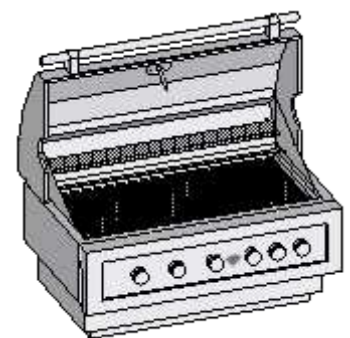

42" 5 Burner Grill
DG-5B42{ LP/NG}

36" 4 Burner Grill
DG-4B36{ LP/NG}

30" Griddle
DG-G30{ LP/NG}

Double Side Burner
DG-DSB{ LP/NG}

Beverage Center
DG-DBC

Diamond Grills

Cutout Dimensions

• Dimensions include space needed for stainless steel trim

Sink
DG-20SINK

Power Burner
DG-20PB

Food Warmer
DG-13FW

Pantry Drawer
DG-11PD

Outdoor Stainless Steel Fridge
DG-32FRG

4.5 Cuft Fridge
DG-R20

Illustration By: Daniel Molina 08/14/23

Proprietary & Confidential: The information contained in this drawing is the sole property of The Outdoor Plus. Any reproduction or as a whole without written permission of The Outdoor Plus is prohibited.