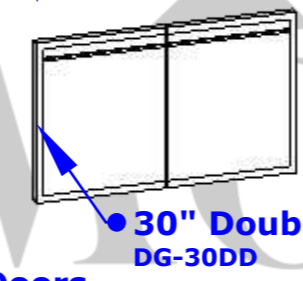

42" 5 Burner Grill
DG-5B42{ LP/NG}

36" 4 Burner Grill
DG-4B36{ LP/NG}

30" Griddle
DG-G30{ LP/NG}

Double Side Burner
DG-DSB{ LP/NG}

Beverage Center
DG-DBC

Diamond Grills

Cutout Dimensions

• Dimensions include space needed for stainless steel trim