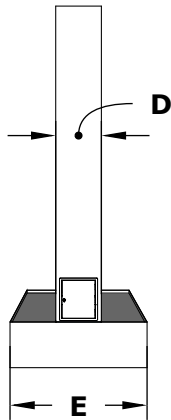

**TOP VIEW**

**FRONT SIDE VIEW**

**BOTTOM VIEW**

**SPECIFICATION**

PART NUMBER	A	B	C	D	E	F	G
OPT-PRDWO60	60"	72"	37 $\frac{3}{4}$ "	12"	34"	30"	3"
OPT-PRDWO72	72"	84"	49 $\frac{3}{4}$ "	12"	34"	42"	3"
OPT-PRDWO84	84"	90"	61 $\frac{3}{4}$ "	12"	34"	54"	3"
OPT-PRDWO96	96"	90"	73 $\frac{3}{4}$ "	12"	34"	60"	3"
OPT-PRDWO108	108"	90"	85 $\frac{3}{4}$ "	12"	34"	72"	3"
OPT-PRDWO120	120"	90"	97 $\frac{3}{4}$ "	12"	34"	84"	3"

**Includes:** Rainfall Scupper, Plug and Play Water Pump, LED Lighting  
**Optional:** Custom Logo On Top, Custom Design

**ISOMETRIC VIEW**

<b>Drawn By</b>	Daniel M
<b>Date Created</b>	March 27, 2024