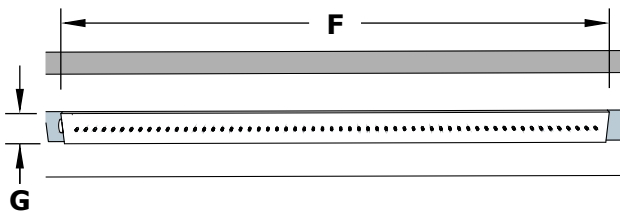

**TOP VIEW**

**FRONT SIDE VIEW**

**BOTTOM VIEW**

**SPECIFICATION**

PART NUMBER	A	B	C	D	E	F	G
OPT-PRDWO60	60"	72"	37 $\frac{3}{4}$ "	12"	34"	30"	3"
OPT-PRDWO72	72"	84"	49 $\frac{3}{4}$ "	12"	34"	42"	3"
OPT-PRDWO84	84"	90"	61 $\frac{3}{4}$ "	12"	34"	54"	3"
OPT-PRDWO96	96"	90"	73 $\frac{3}{4}$ "	12"	34"	60"	3"
OPT-PRDWO108	108"	90"	85 $\frac{3}{4}$ "	12"	34"	72"	3"
OPT-PRDWO120	120"	90"	97 $\frac{3}{4}$ "	12"	34"	84"	3"

**Includes:** Rainfall Scupper, Plug and Play Water Pump, LED Lighting  
**Optional:** Custom Logo On Top, Custom Design

**ISOMETRIC VIEW**

<b>Drawn By</b>	Daniel M
<b>Date Created</b>	March 27, 2024